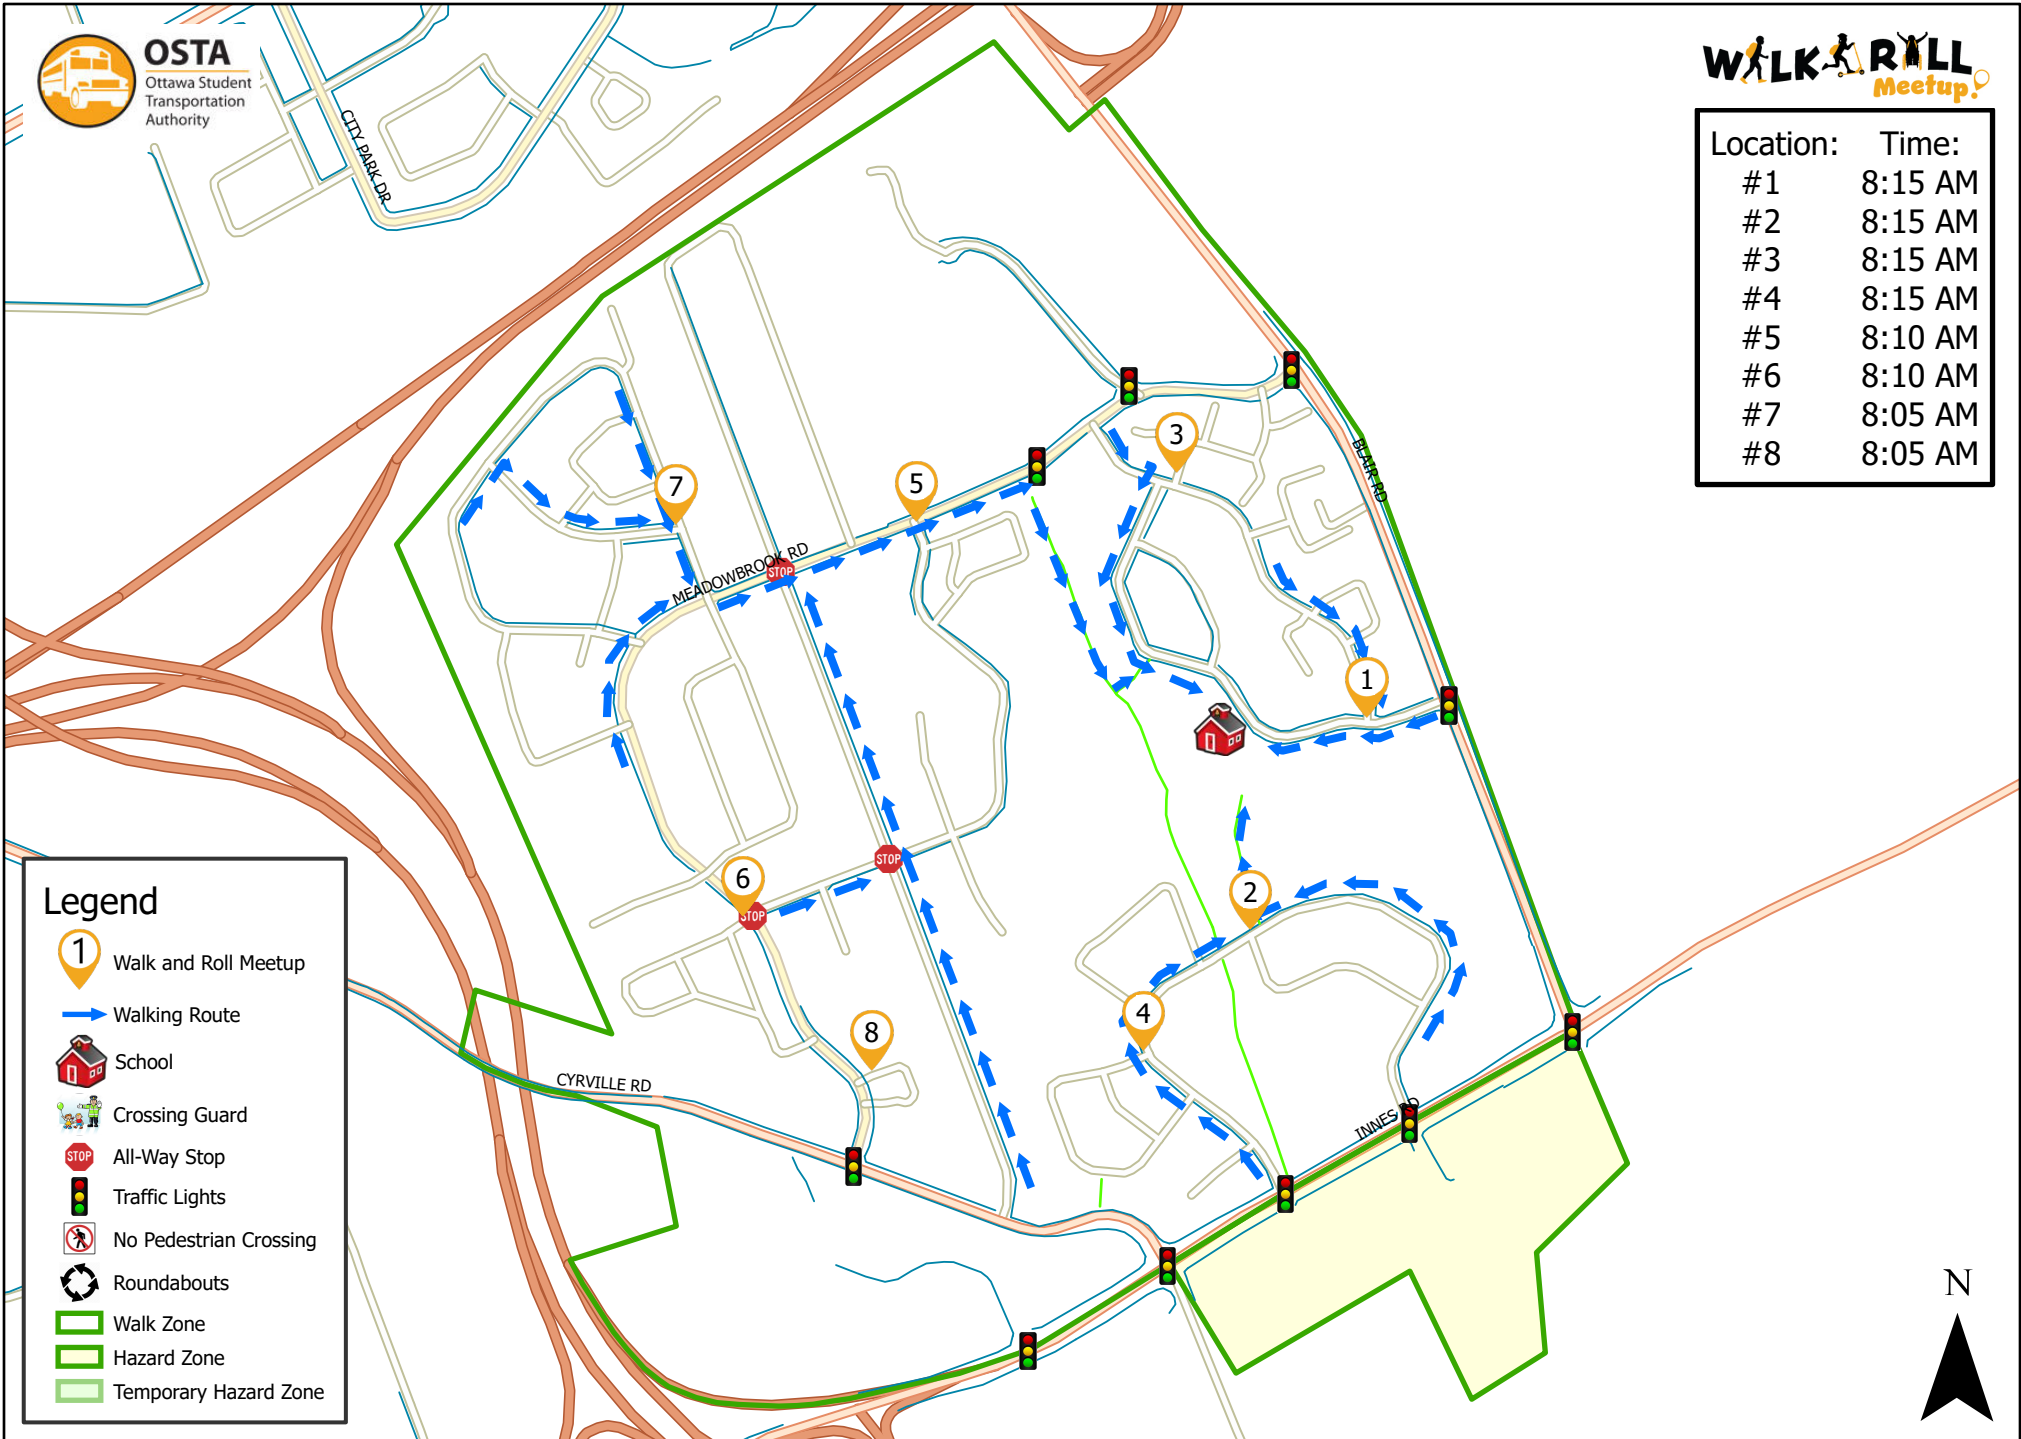

St. John Paul II School

Location:	Time:
#1	8:15 AM
#2	8:15 AM
#3	8:15 AM
#4	8:15 AM
#5	8:10 AM
#6	8:10 AM
#7	8:05 AM
#8	8:05 AM

Legend

- Walk and Roll Meetup
- Walking Route
- School
- Crossing Guard
- All-Way Stop
- Traffic Lights
- No Pedestrian Crossing
- Roundabouts
- Walk Zone
- Hazard Zone
- Temporary Hazard Zone

This map is intended for information purposes only. Ottawa Student Transportation Authority assumes no responsibility for people using these routes.