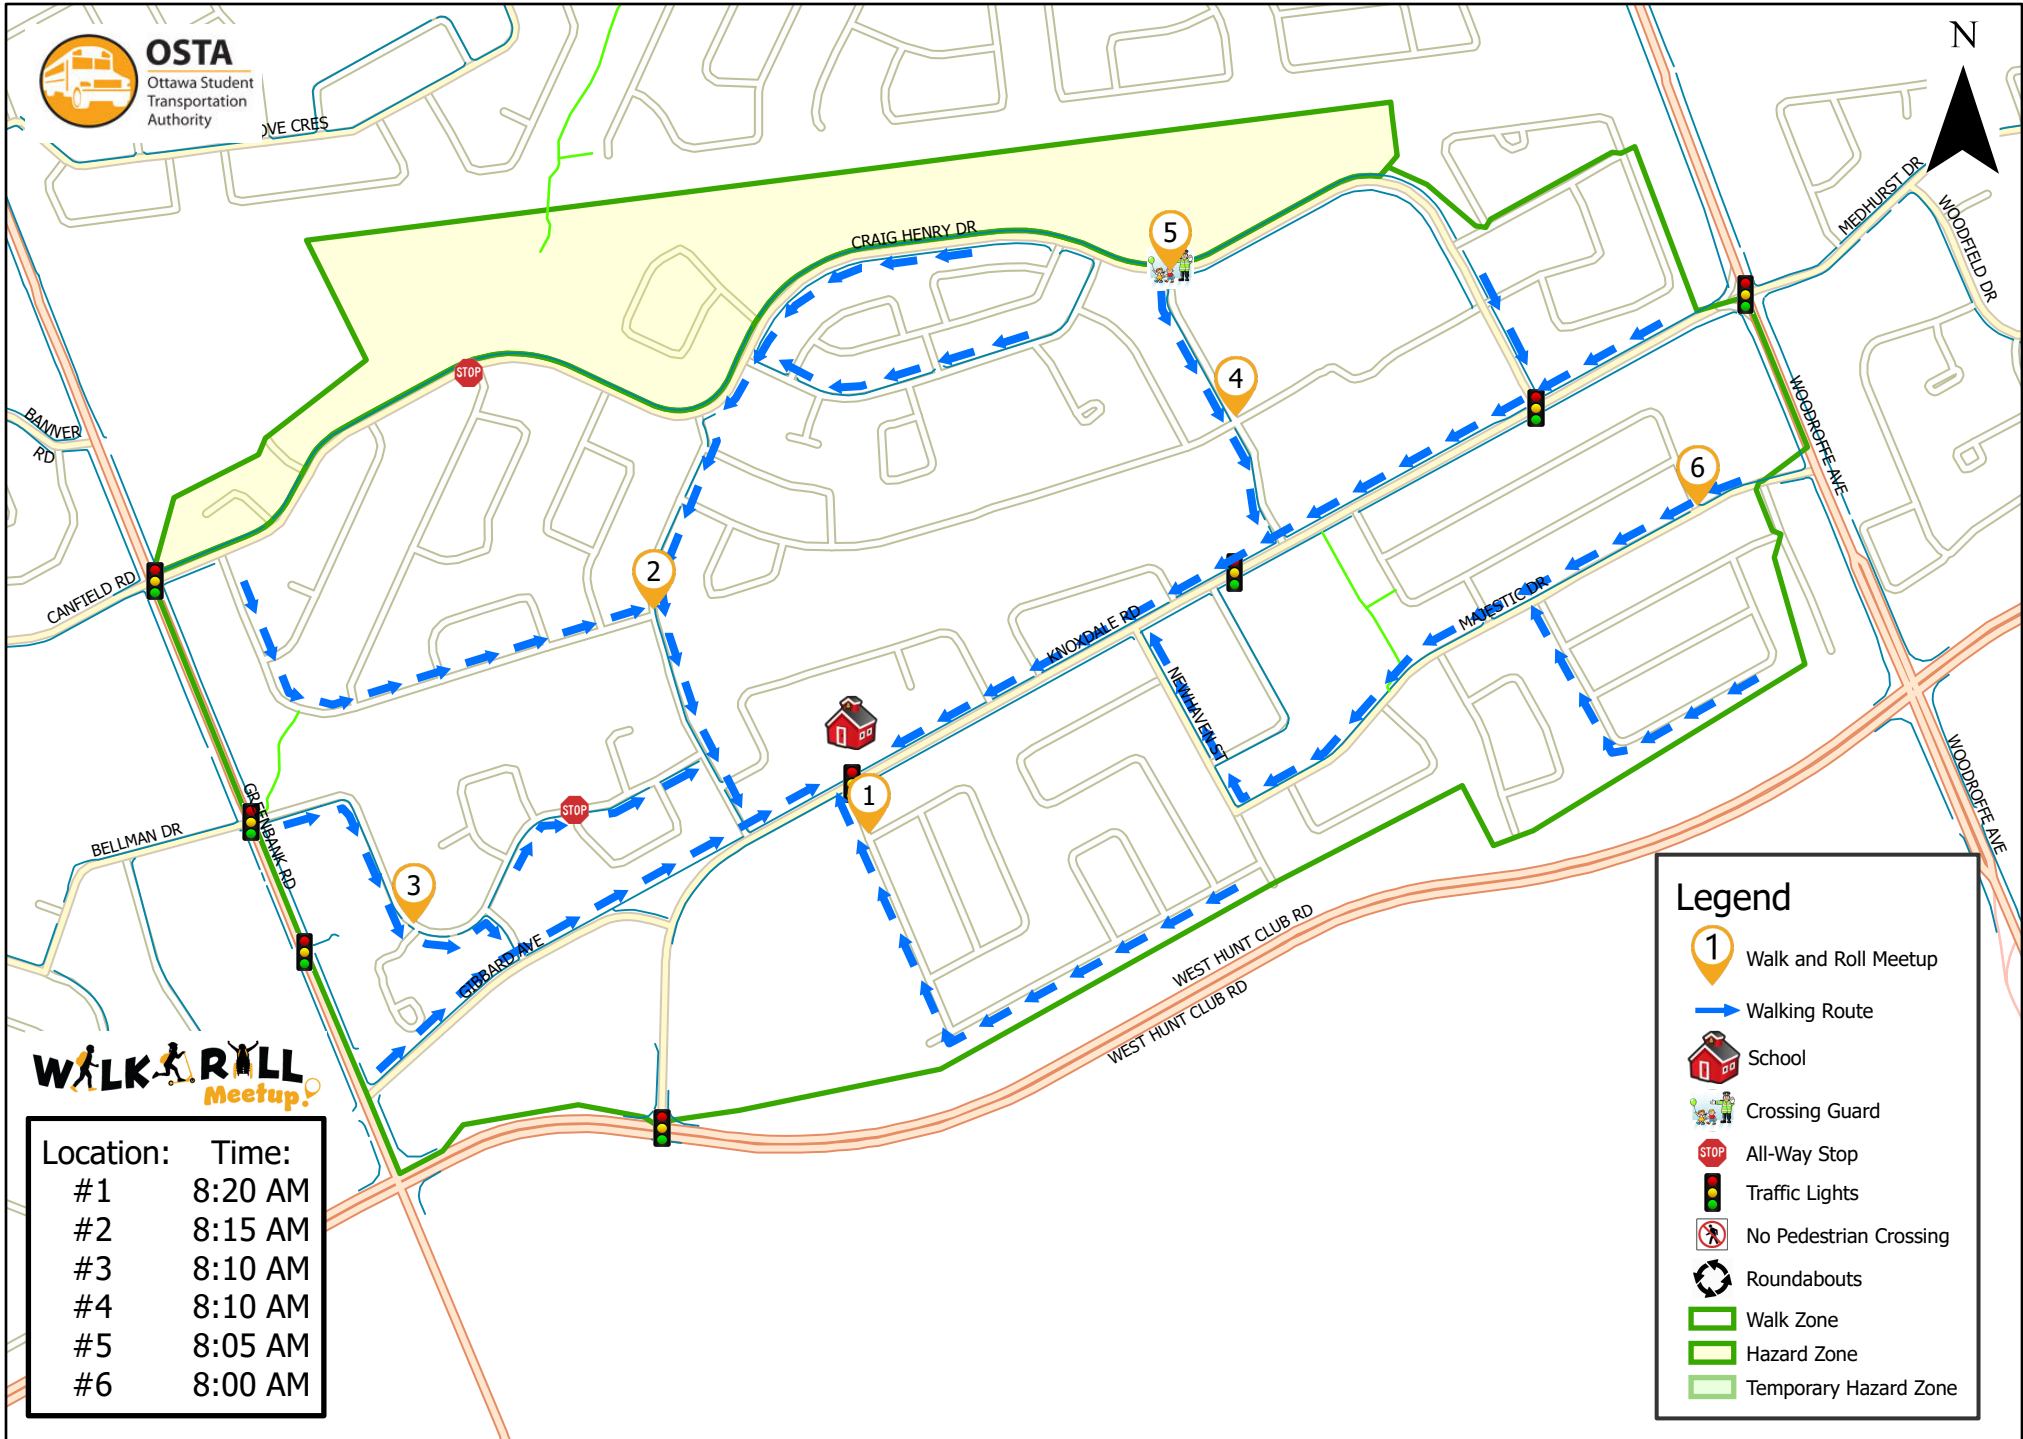

# St. John XXIII School

This map is intended for information purposes only. Ottawa Student Transportation Authority assumes no responsibility for people using these routes.