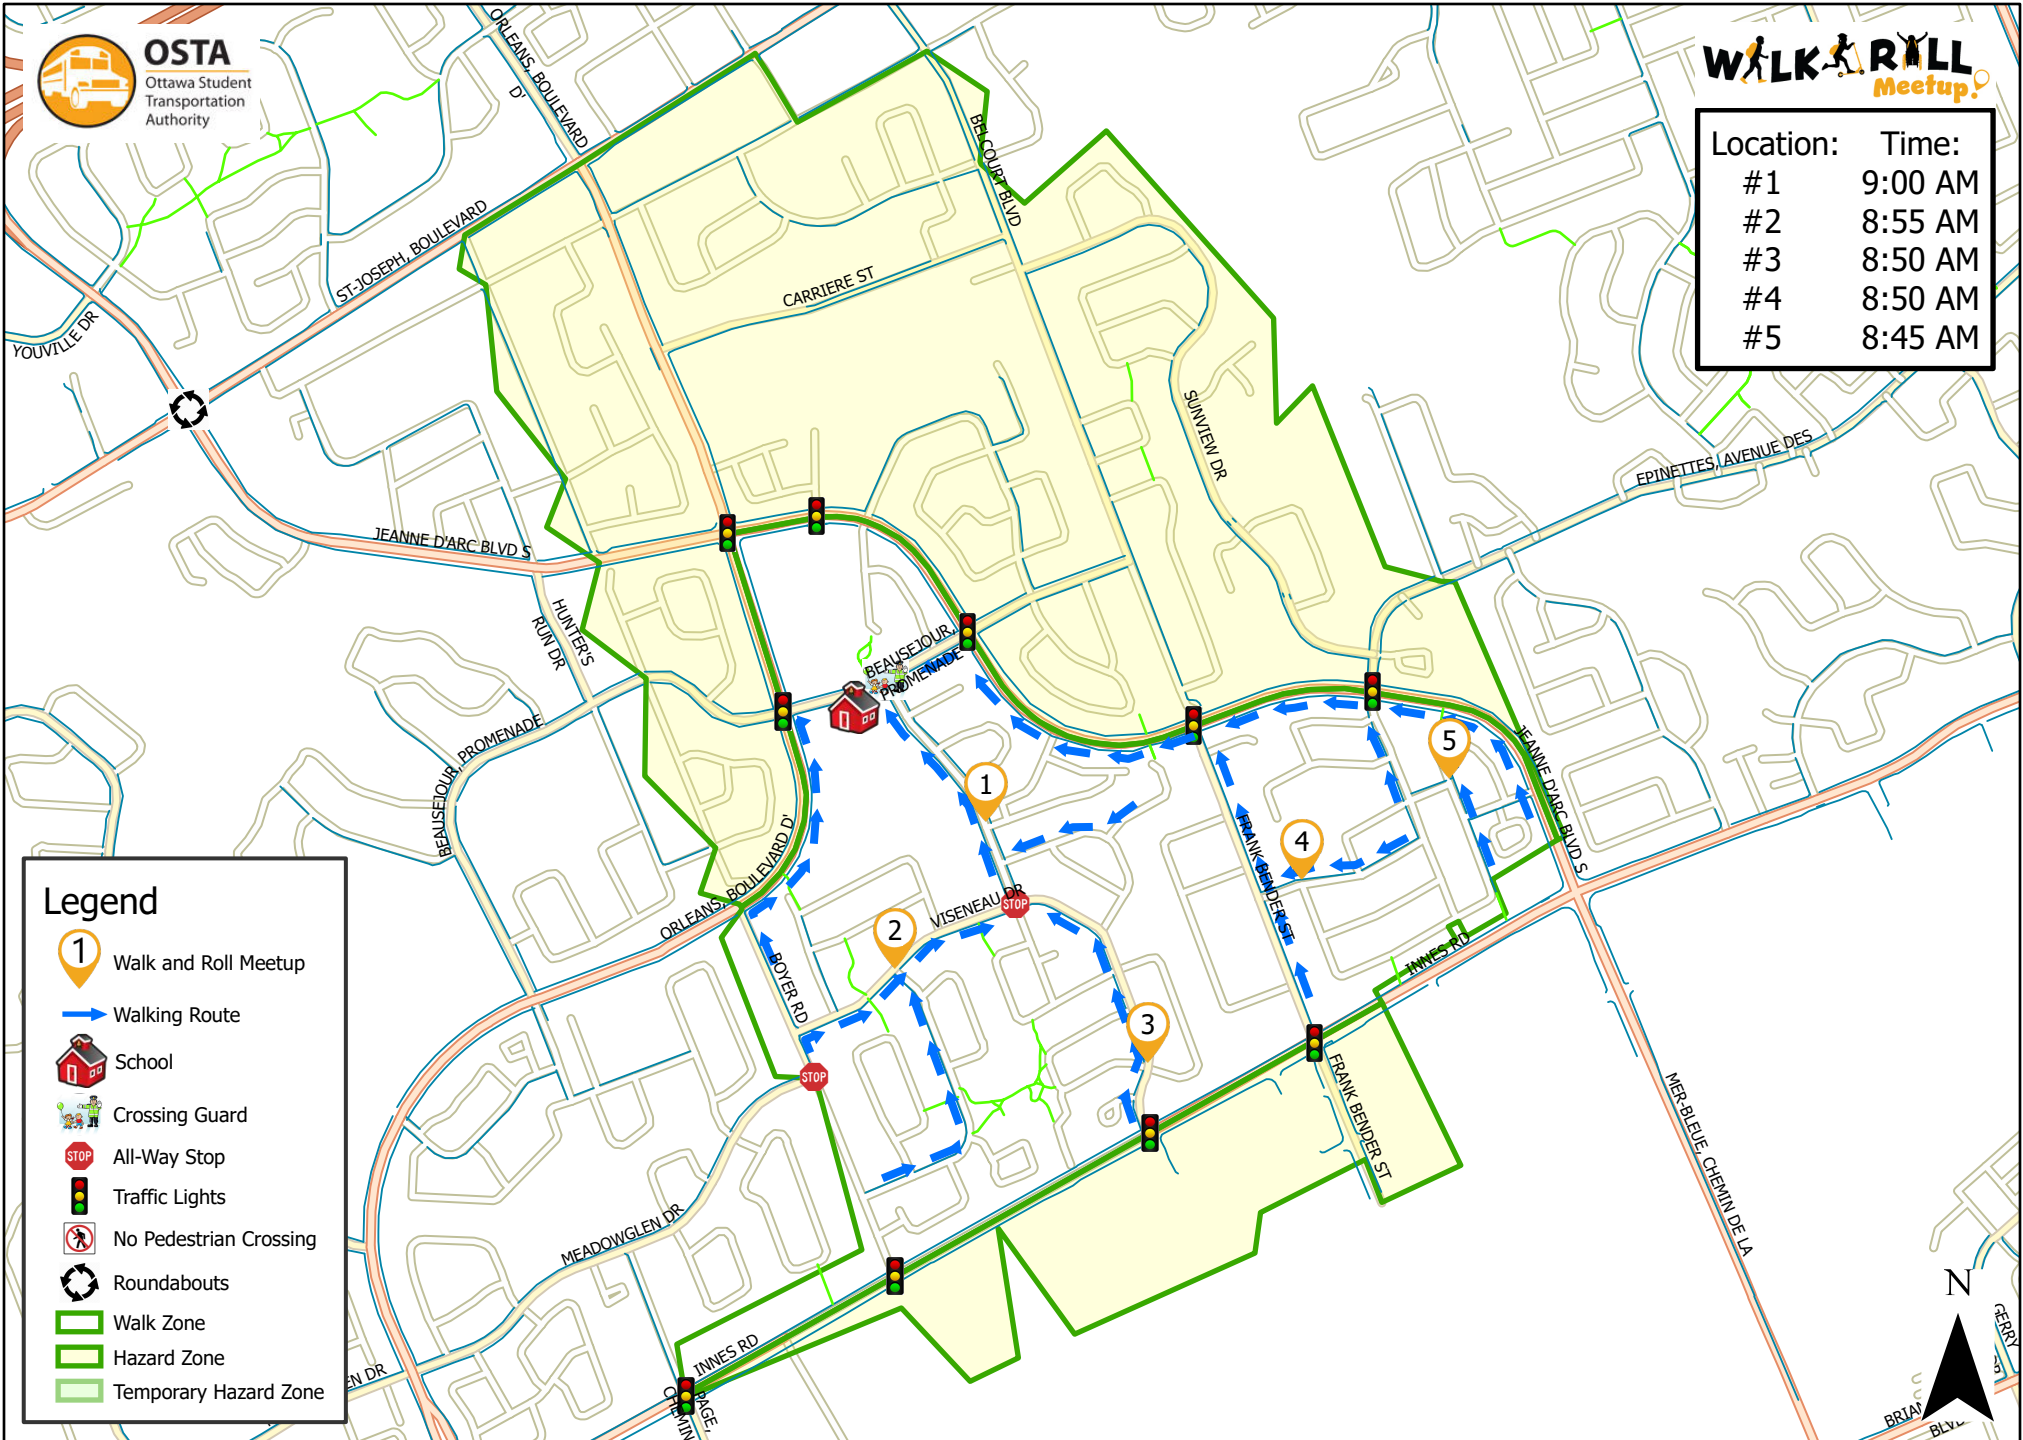

St. Kateri Tekakwitha School

This map is intended for information purposes only. Ottawa Student Transportation Authority assumes no responsibility for people using these routes.