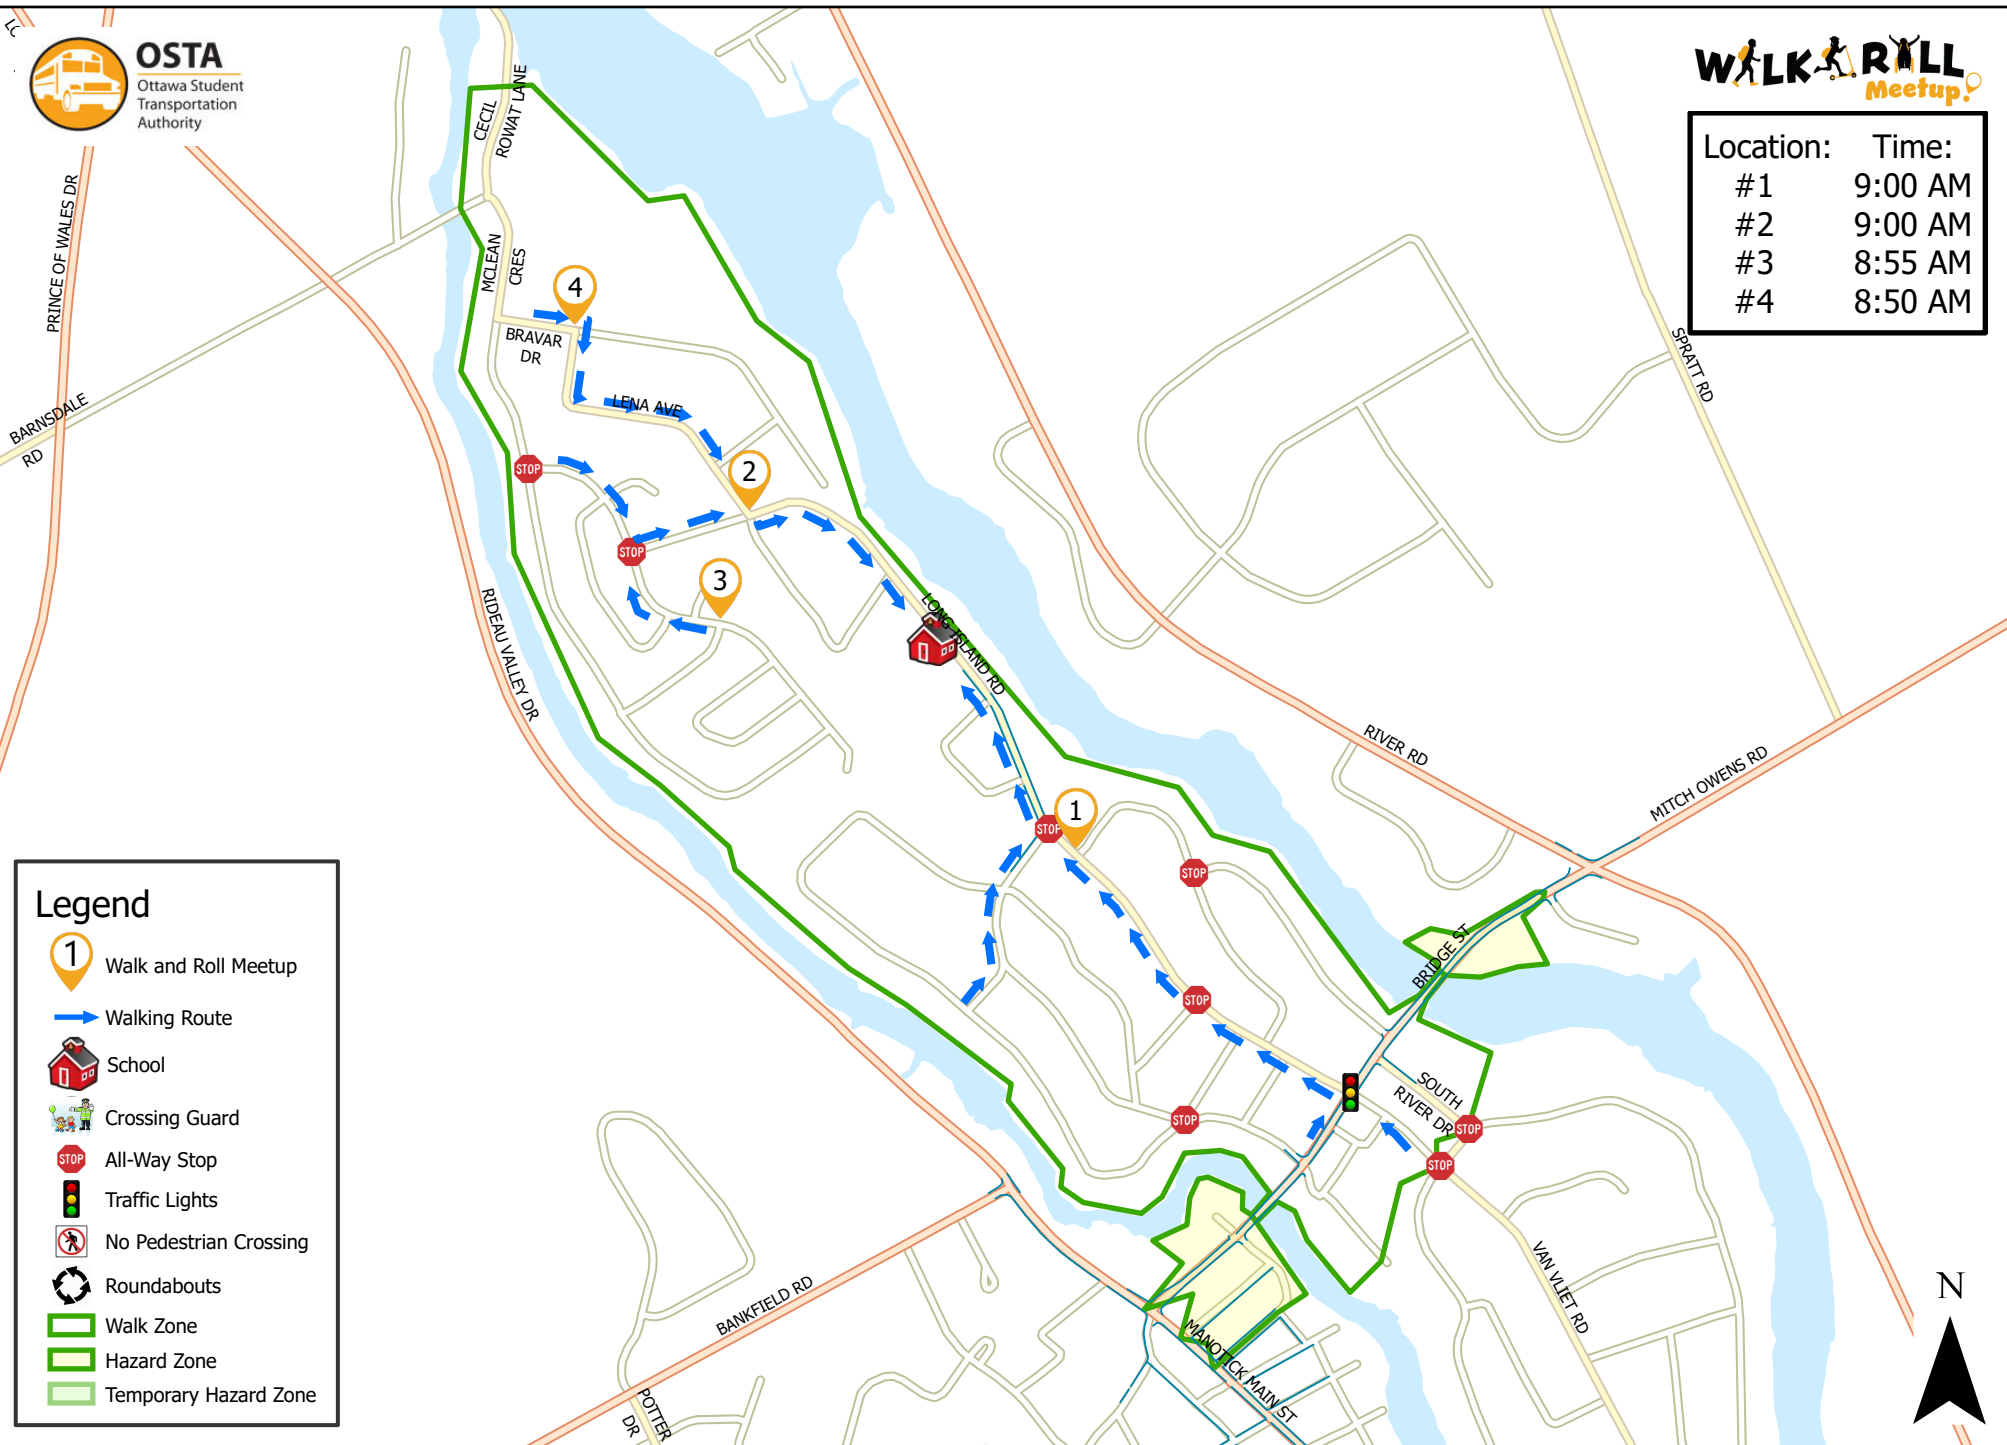

St. Leonard School

Location:	Time:
#1	9:00 AM
#2	9:00 AM
#3	8:55 AM
#4	8:50 AM

Legend

- Walk and Roll Meetup
- Walking Route
- School
- Crossing Guard
- All-Way Stop
- Traffic Lights
- No Pedestrian Crossing
- Roundabouts
- Walk Zone
- Hazard Zone
- Temporary Hazard Zone

This map is intended for information purposes only. Ottawa Student Transportation Authority assumes no responsibility for people using these routes.