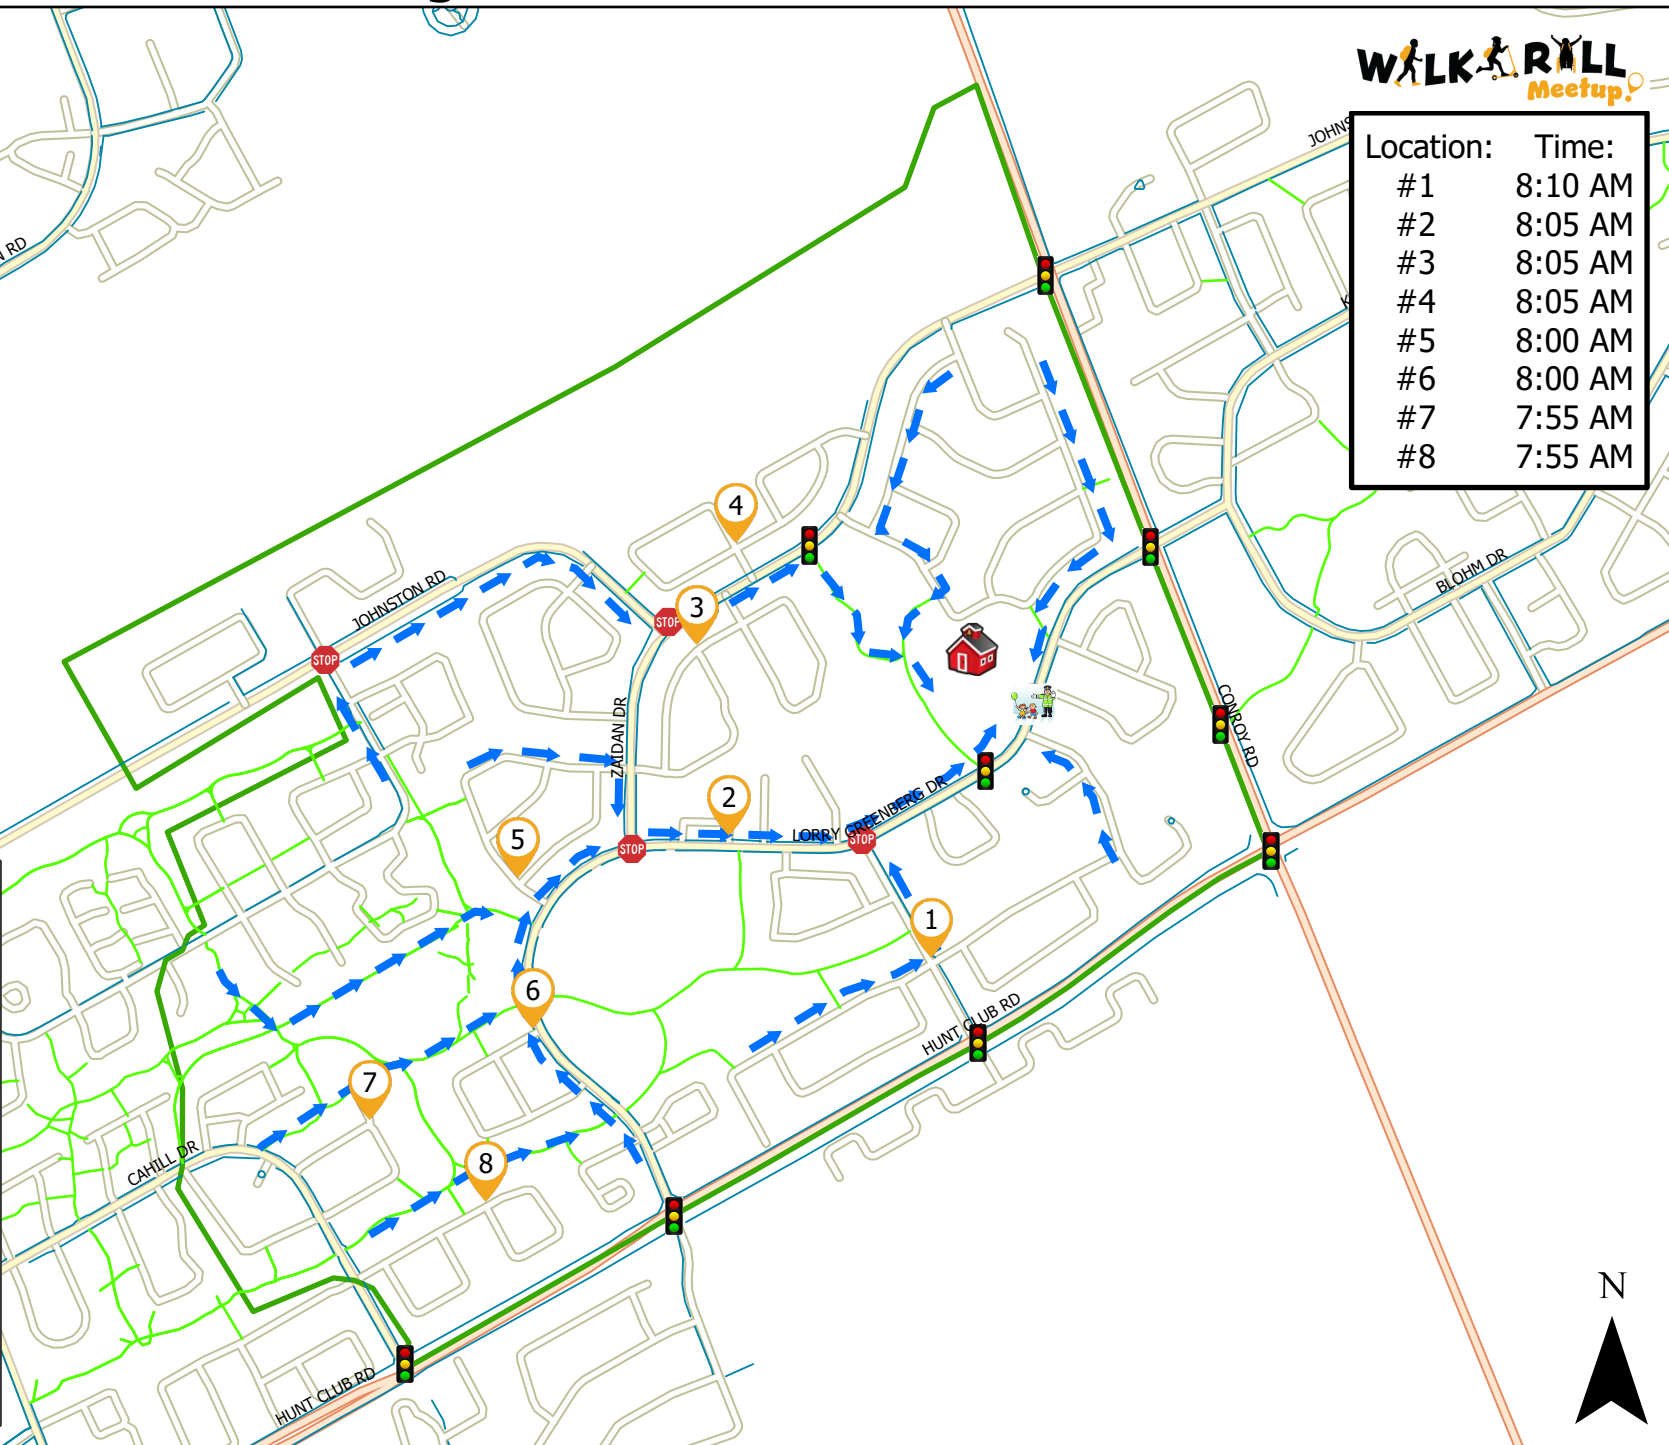

# St. Marguerite d'Youville School

Location:	Time:
#1	8:10 AM
#2	8:05 AM
#3	8:05 AM
#4	8:05 AM
#5	8:00 AM
#6	8:00 AM
#7	7:55 AM
#8	7:55 AM

**Legend**

- 1 Walk and Roll Meetup
- Walking Route
- School
- Crossing Guard
- All-Way Stop
- Traffic Lights
- No Pedestrian Crossing
- Roundabouts
- Walk Zone
- Hazard Zone
- Temporary Hazard Zone

This map is intended for information purposes only. Ottawa Student Transportation Authority assumes no responsibility for people using these routes.