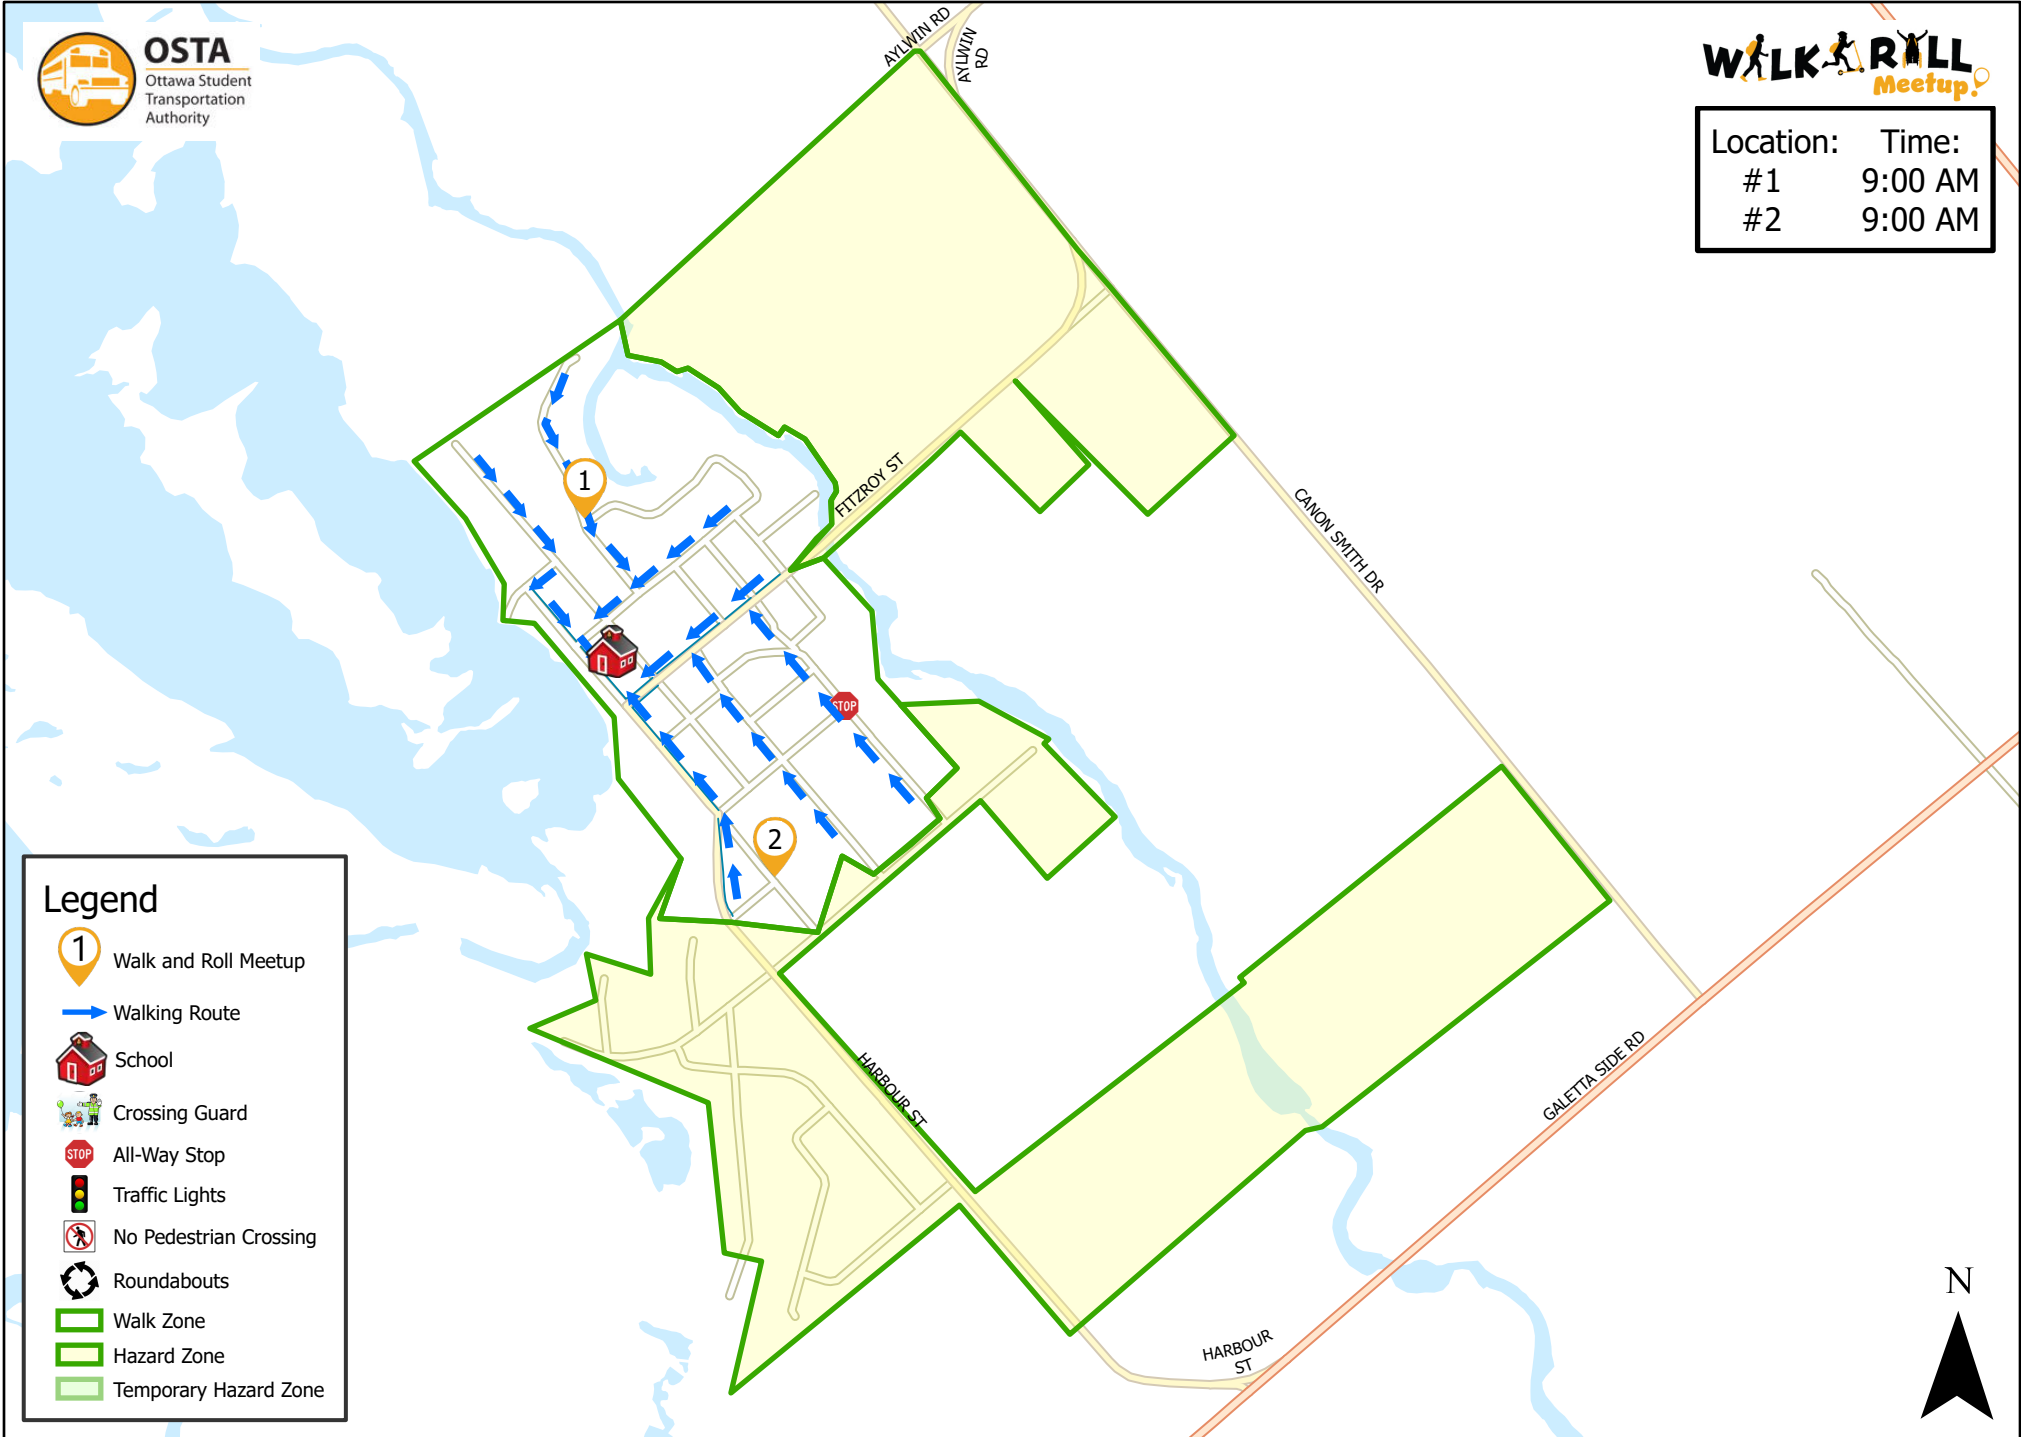

St. Michael (Fitzroy) School

Location:	Time:
#1	9:00 AM
#2	9:00 AM

Legend

- Walk and Roll Meetup
- Walking Route
- School
- Crossing Guard
- All-Way Stop
- Traffic Lights
- No Pedestrian Crossing
- Roundabouts
- Walk Zone
- Hazard Zone
- Temporary Hazard Zone

This map is intended for information purposes only. Ottawa Student Transportation Authority assumes no responsibility for people using these routes.