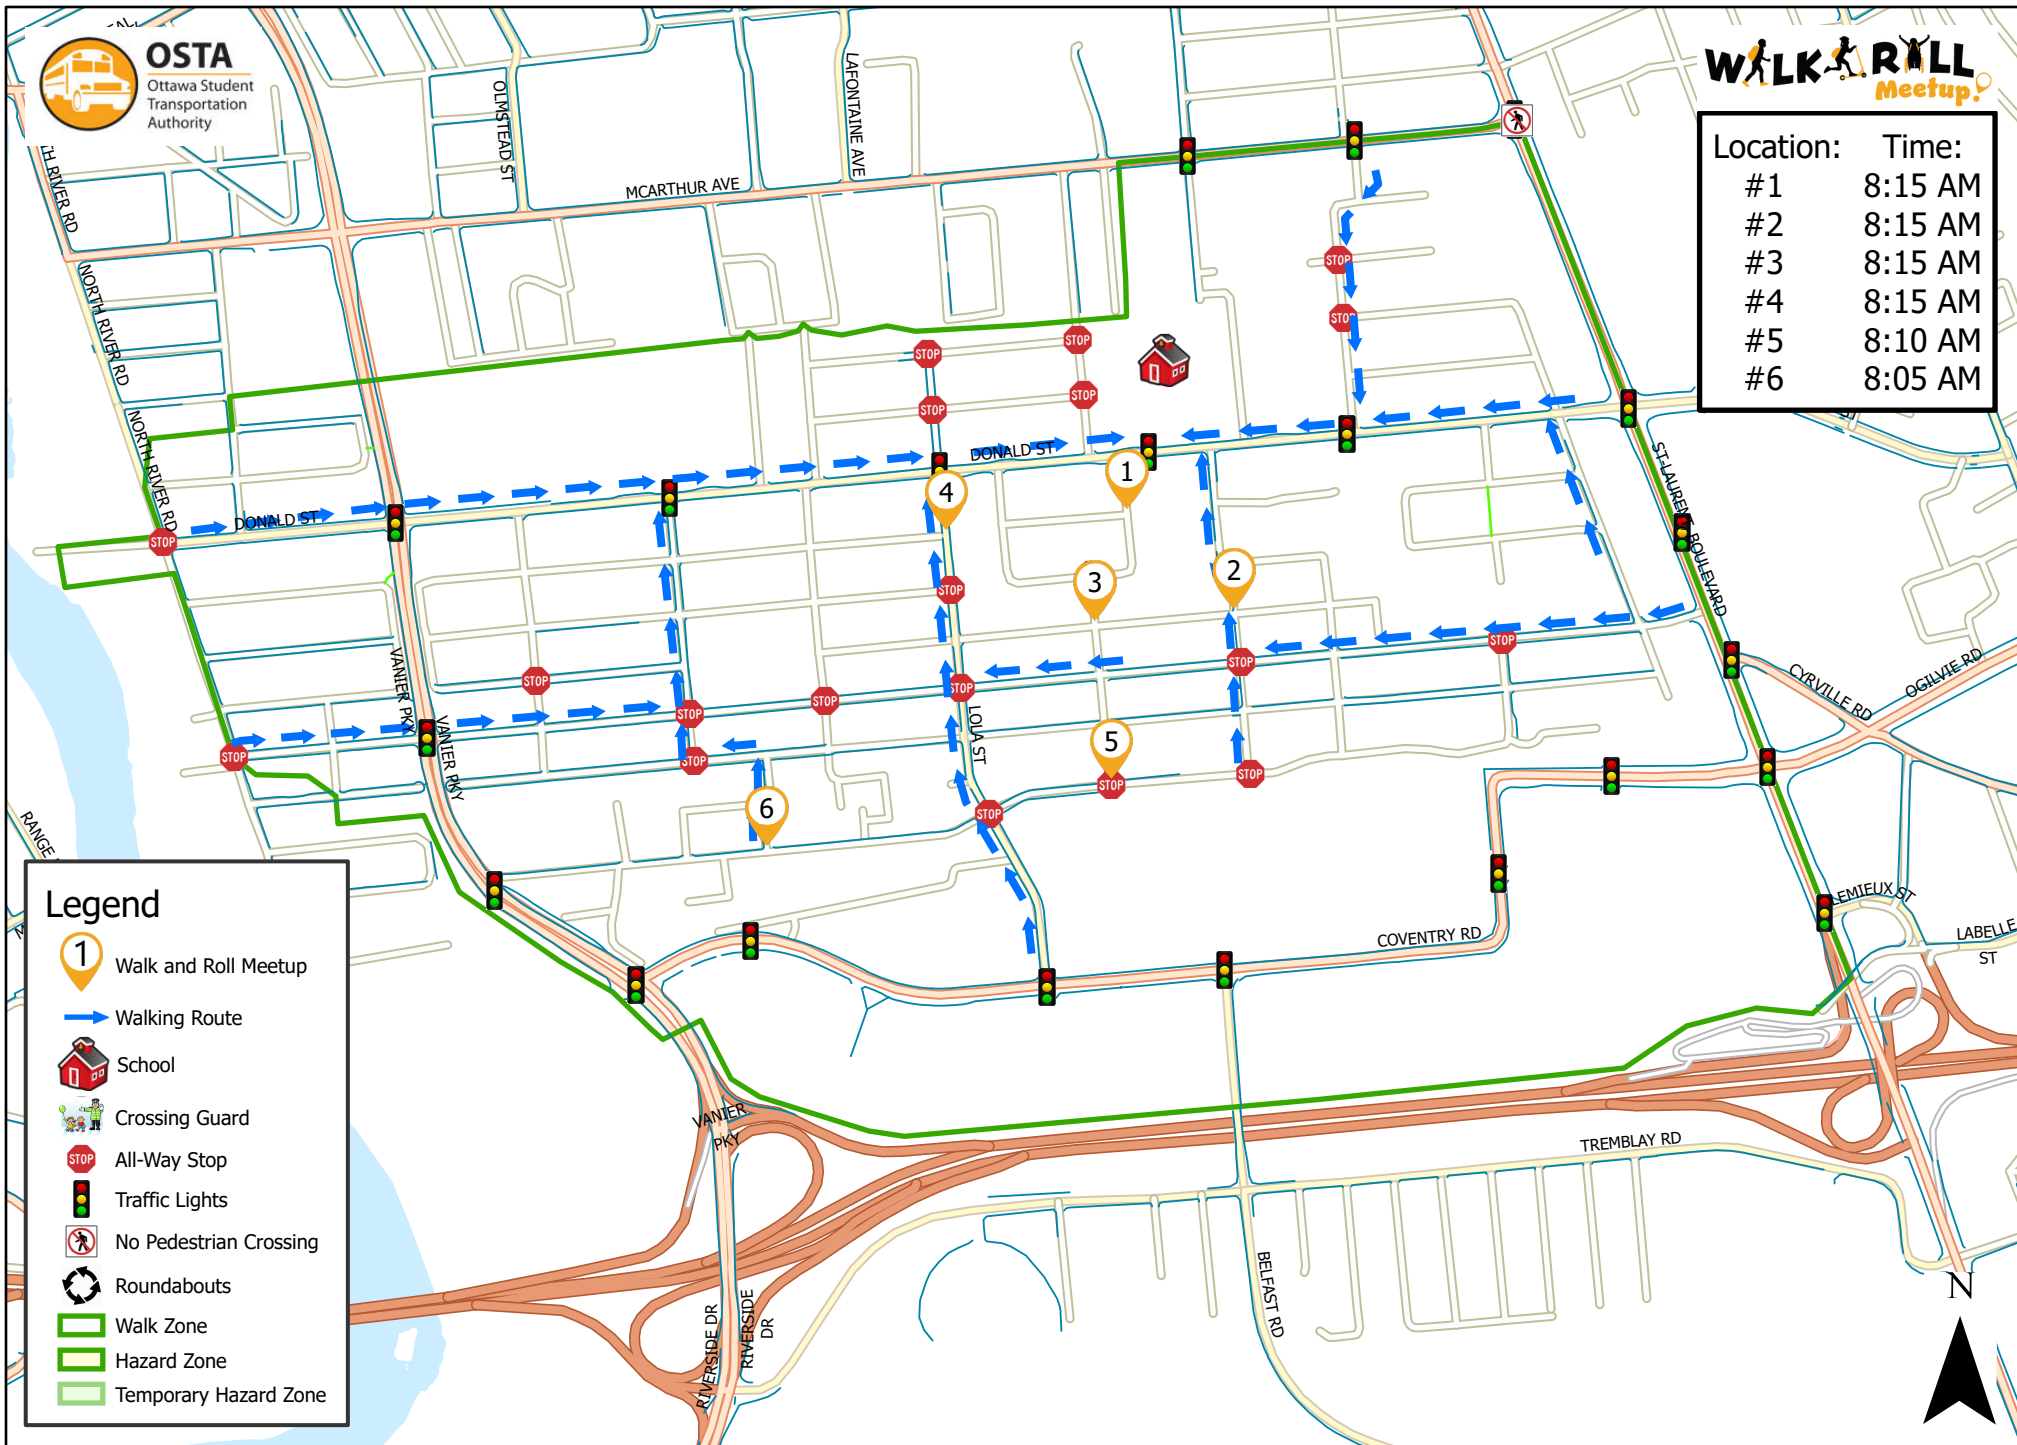

St. Michael School

Location:	Time:
#1	8:15 AM
#2	8:15 AM
#3	8:15 AM
#4	8:15 AM
#5	8:10 AM
#6	8:05 AM

Legend

- Walk and Roll Meetup
- Walking Route
- School
- Crossing Guard
- All-Way Stop
- Traffic Lights
- No Pedestrian Crossing
- Roundabouts
- Walk Zone
- Hazard Zone
- Temporary Hazard Zone

This map is intended for information purposes only. Ottawa Student Transportation Authority assumes no responsibility for people using these routes.