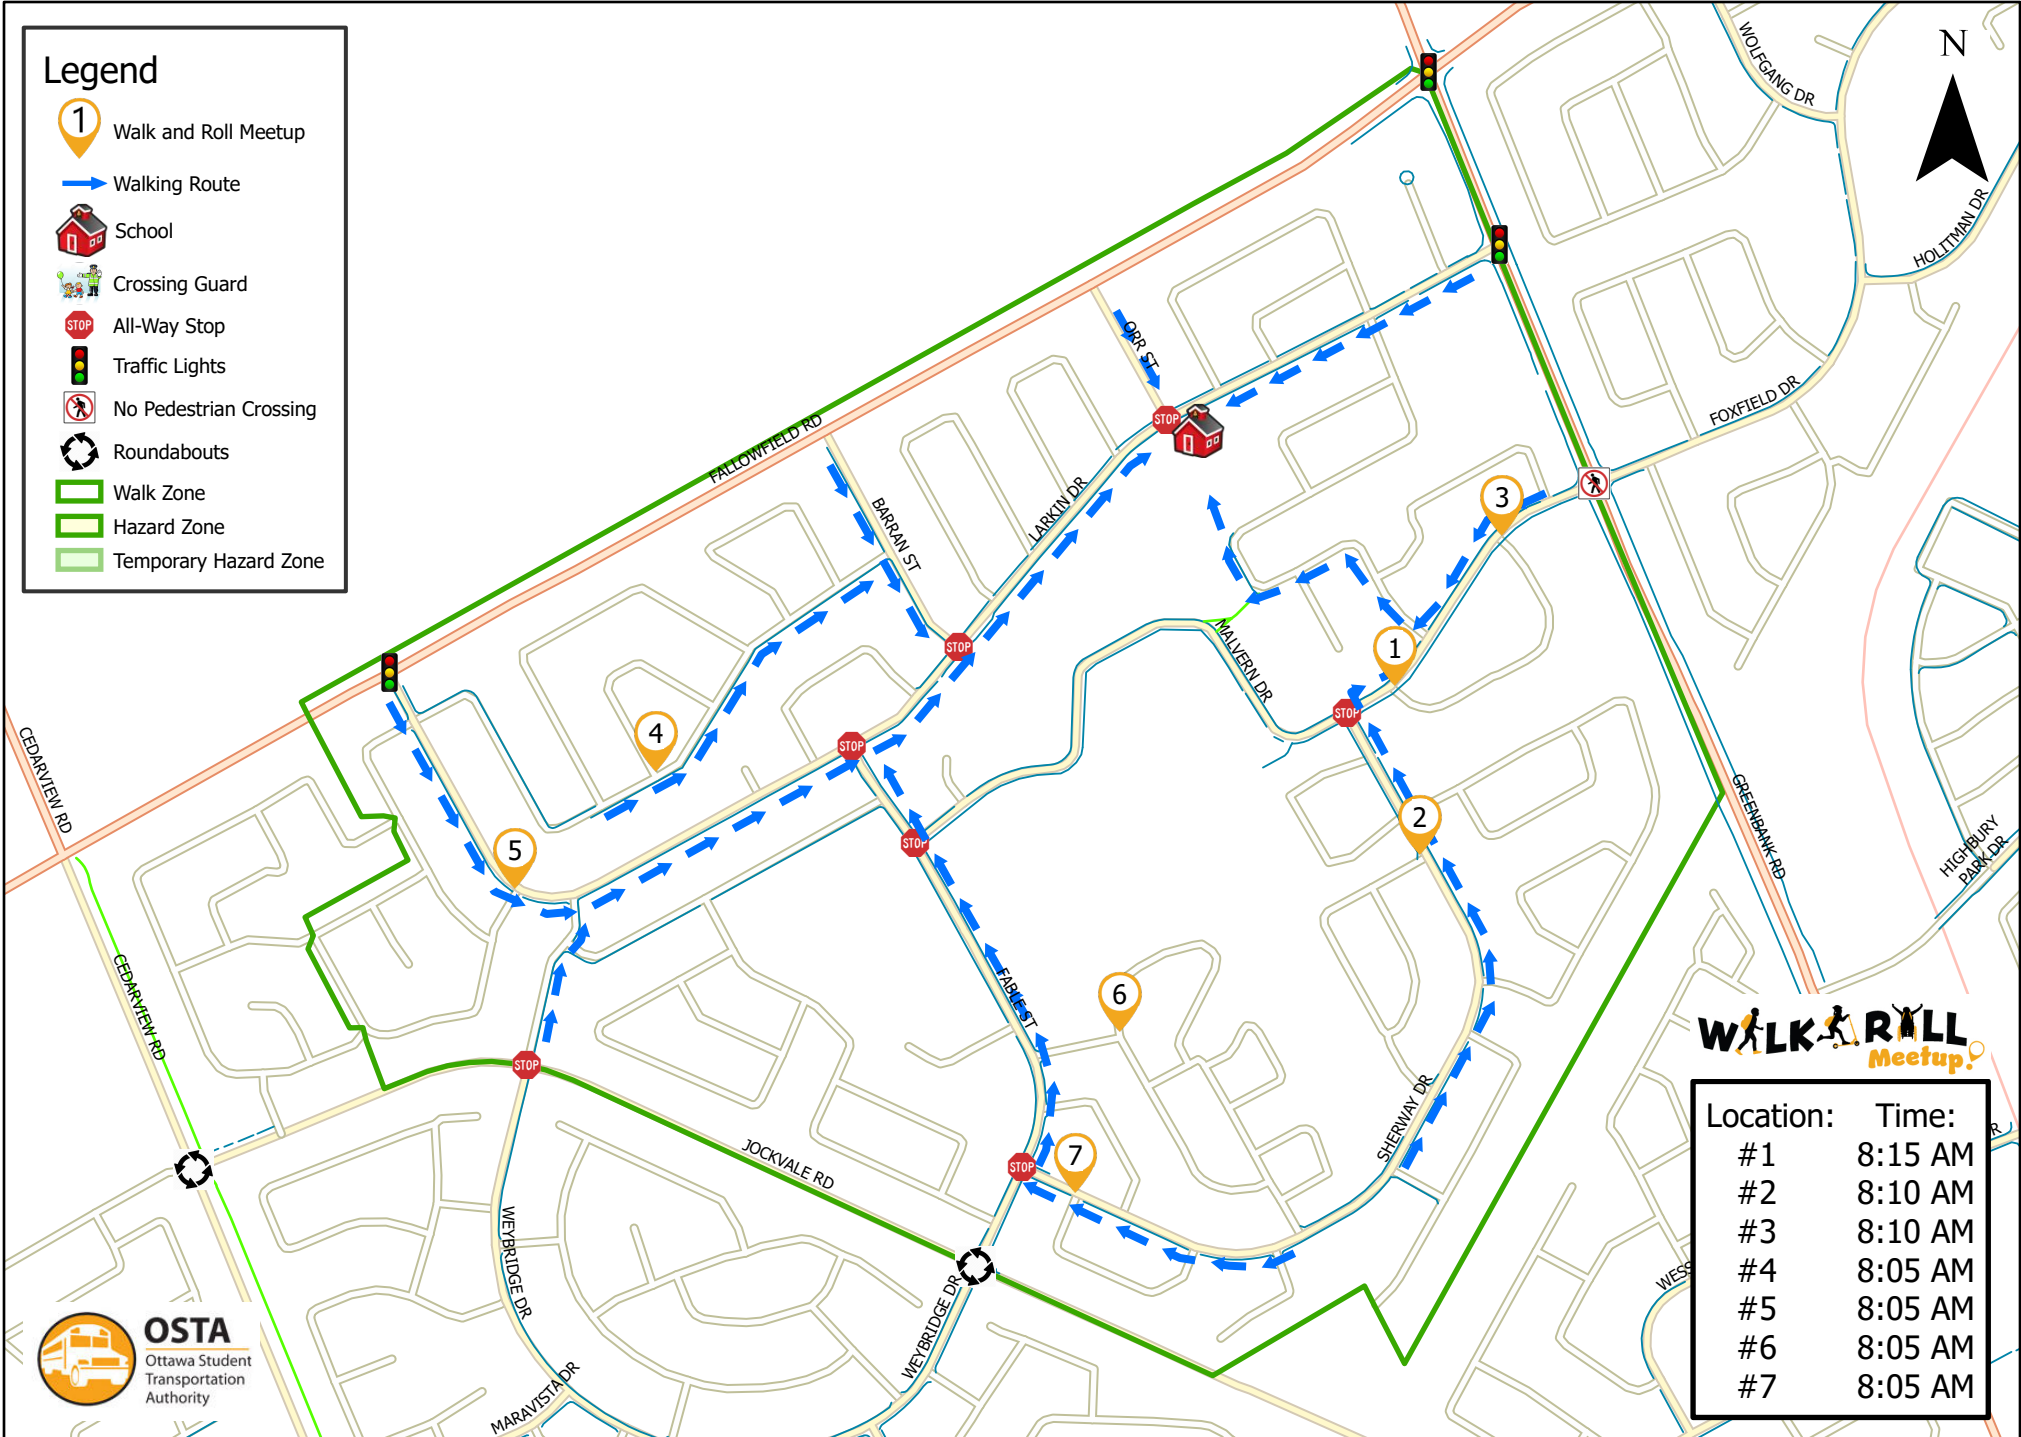

St. Patrick School

This map is intended for information purposes only. Ottawa Student Transportation Authority assumes no responsibility for people using these routes.