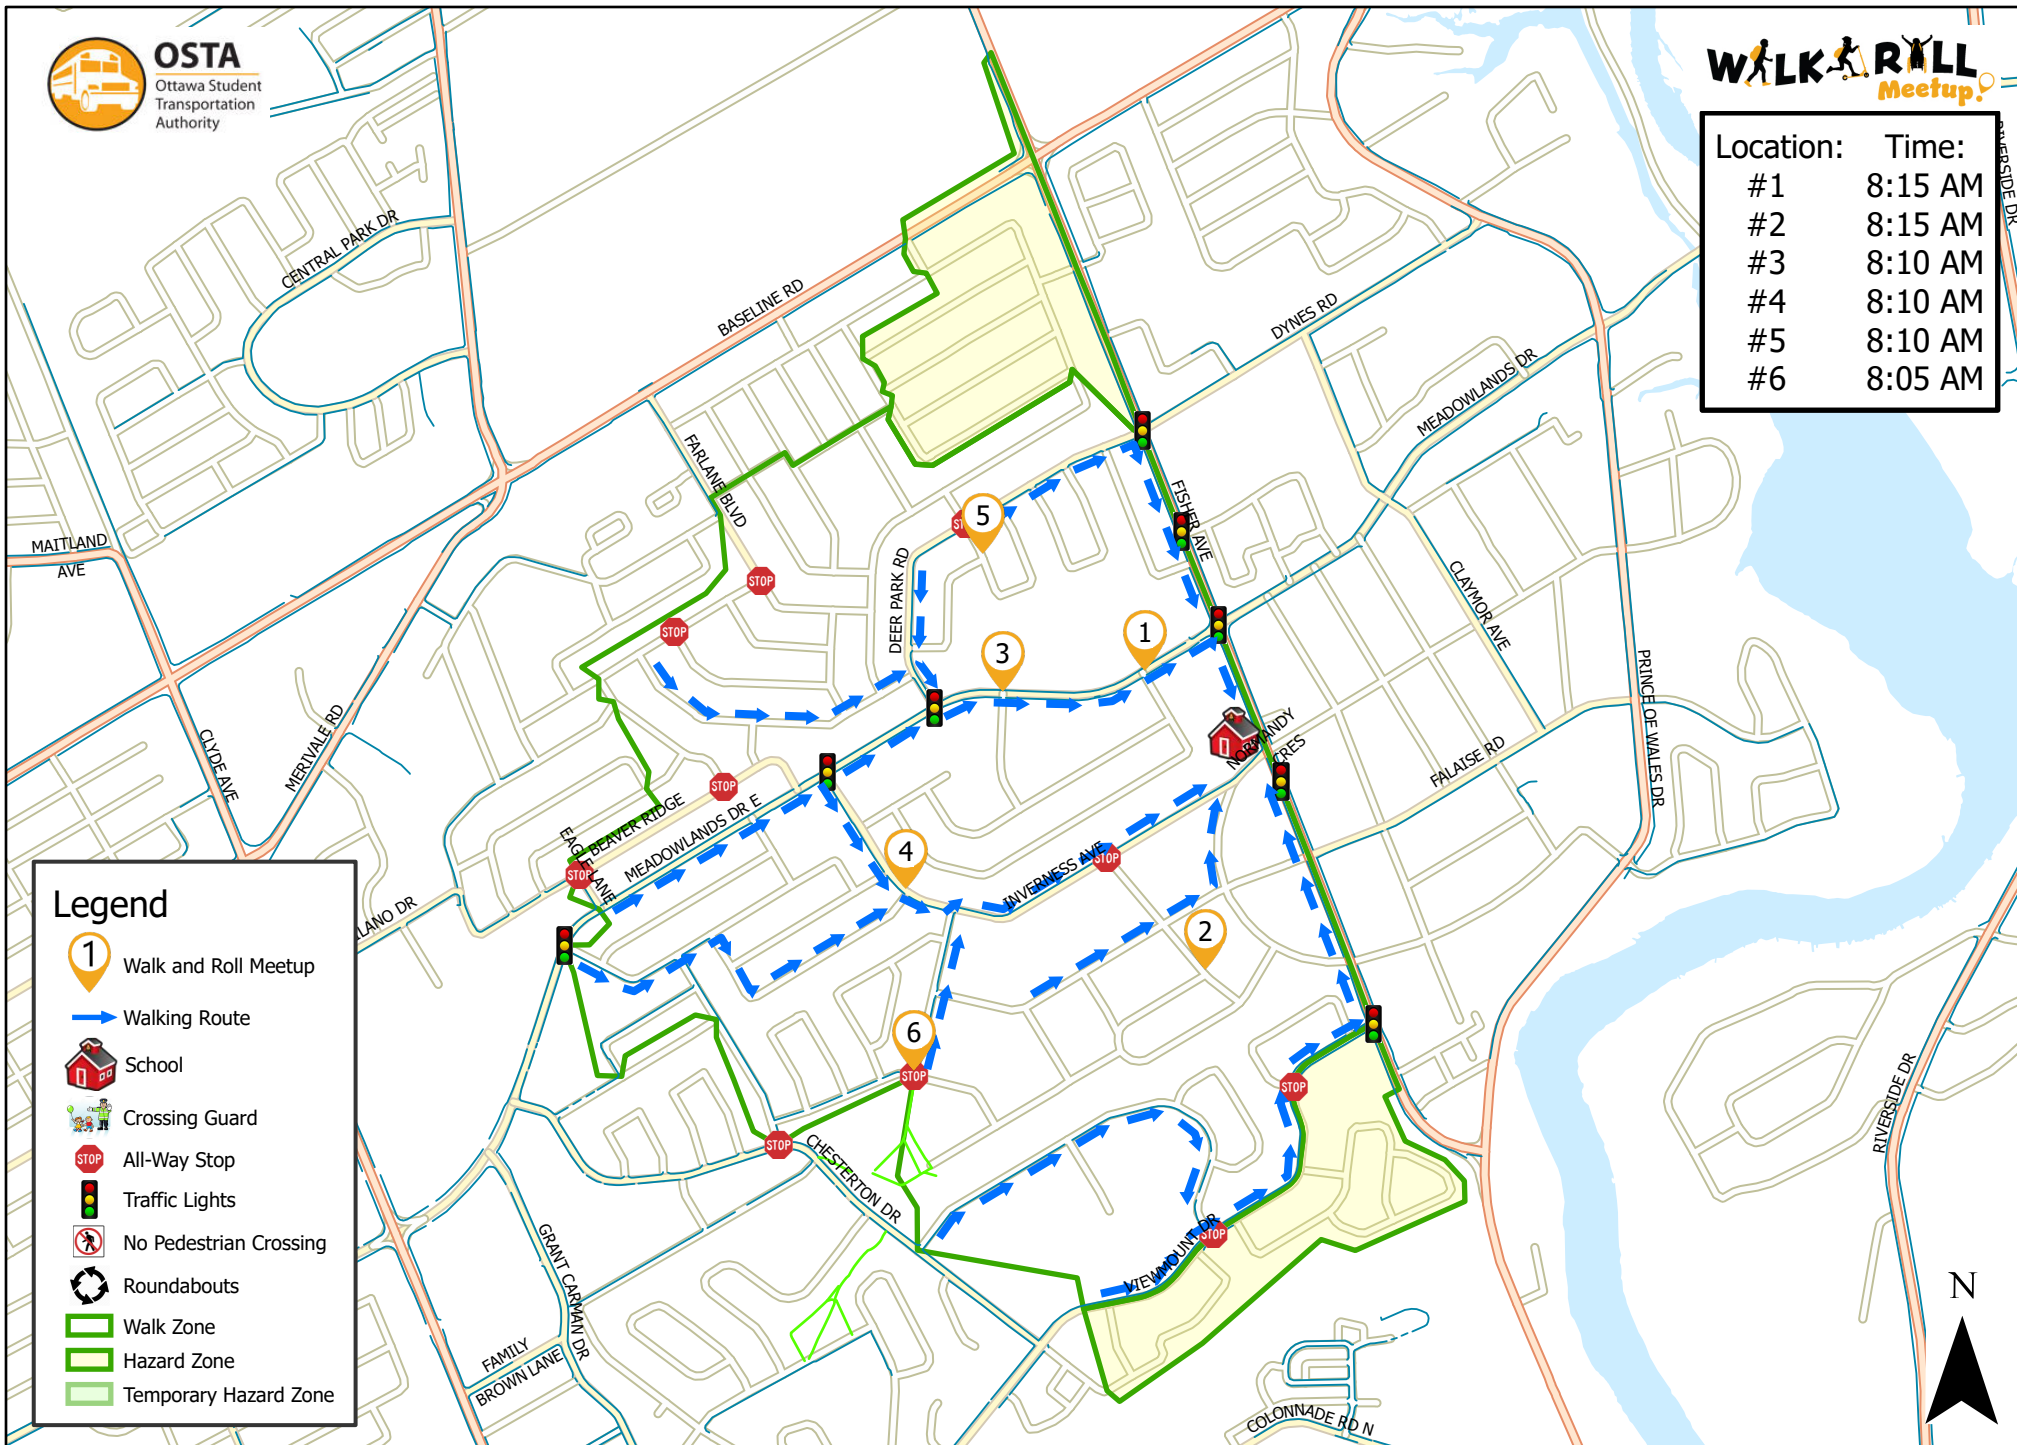

St. Rita School

Location:	Time:
#1	8:15 AM
#2	8:15 AM
#3	8:10 AM
#4	8:10 AM
#5	8:10 AM
#6	8:05 AM

Legend

- Walk and Roll Meetup
- Walking Route
- School
- Crossing Guard
- All-Way Stop
- Traffic Lights
- No Pedestrian Crossing
- Roundabouts
- Walk Zone
- Hazard Zone
- Temporary Hazard Zone

This map is intended for information purposes only. Ottawa Student Transportation Authority assumes no responsibility for people using these routes.