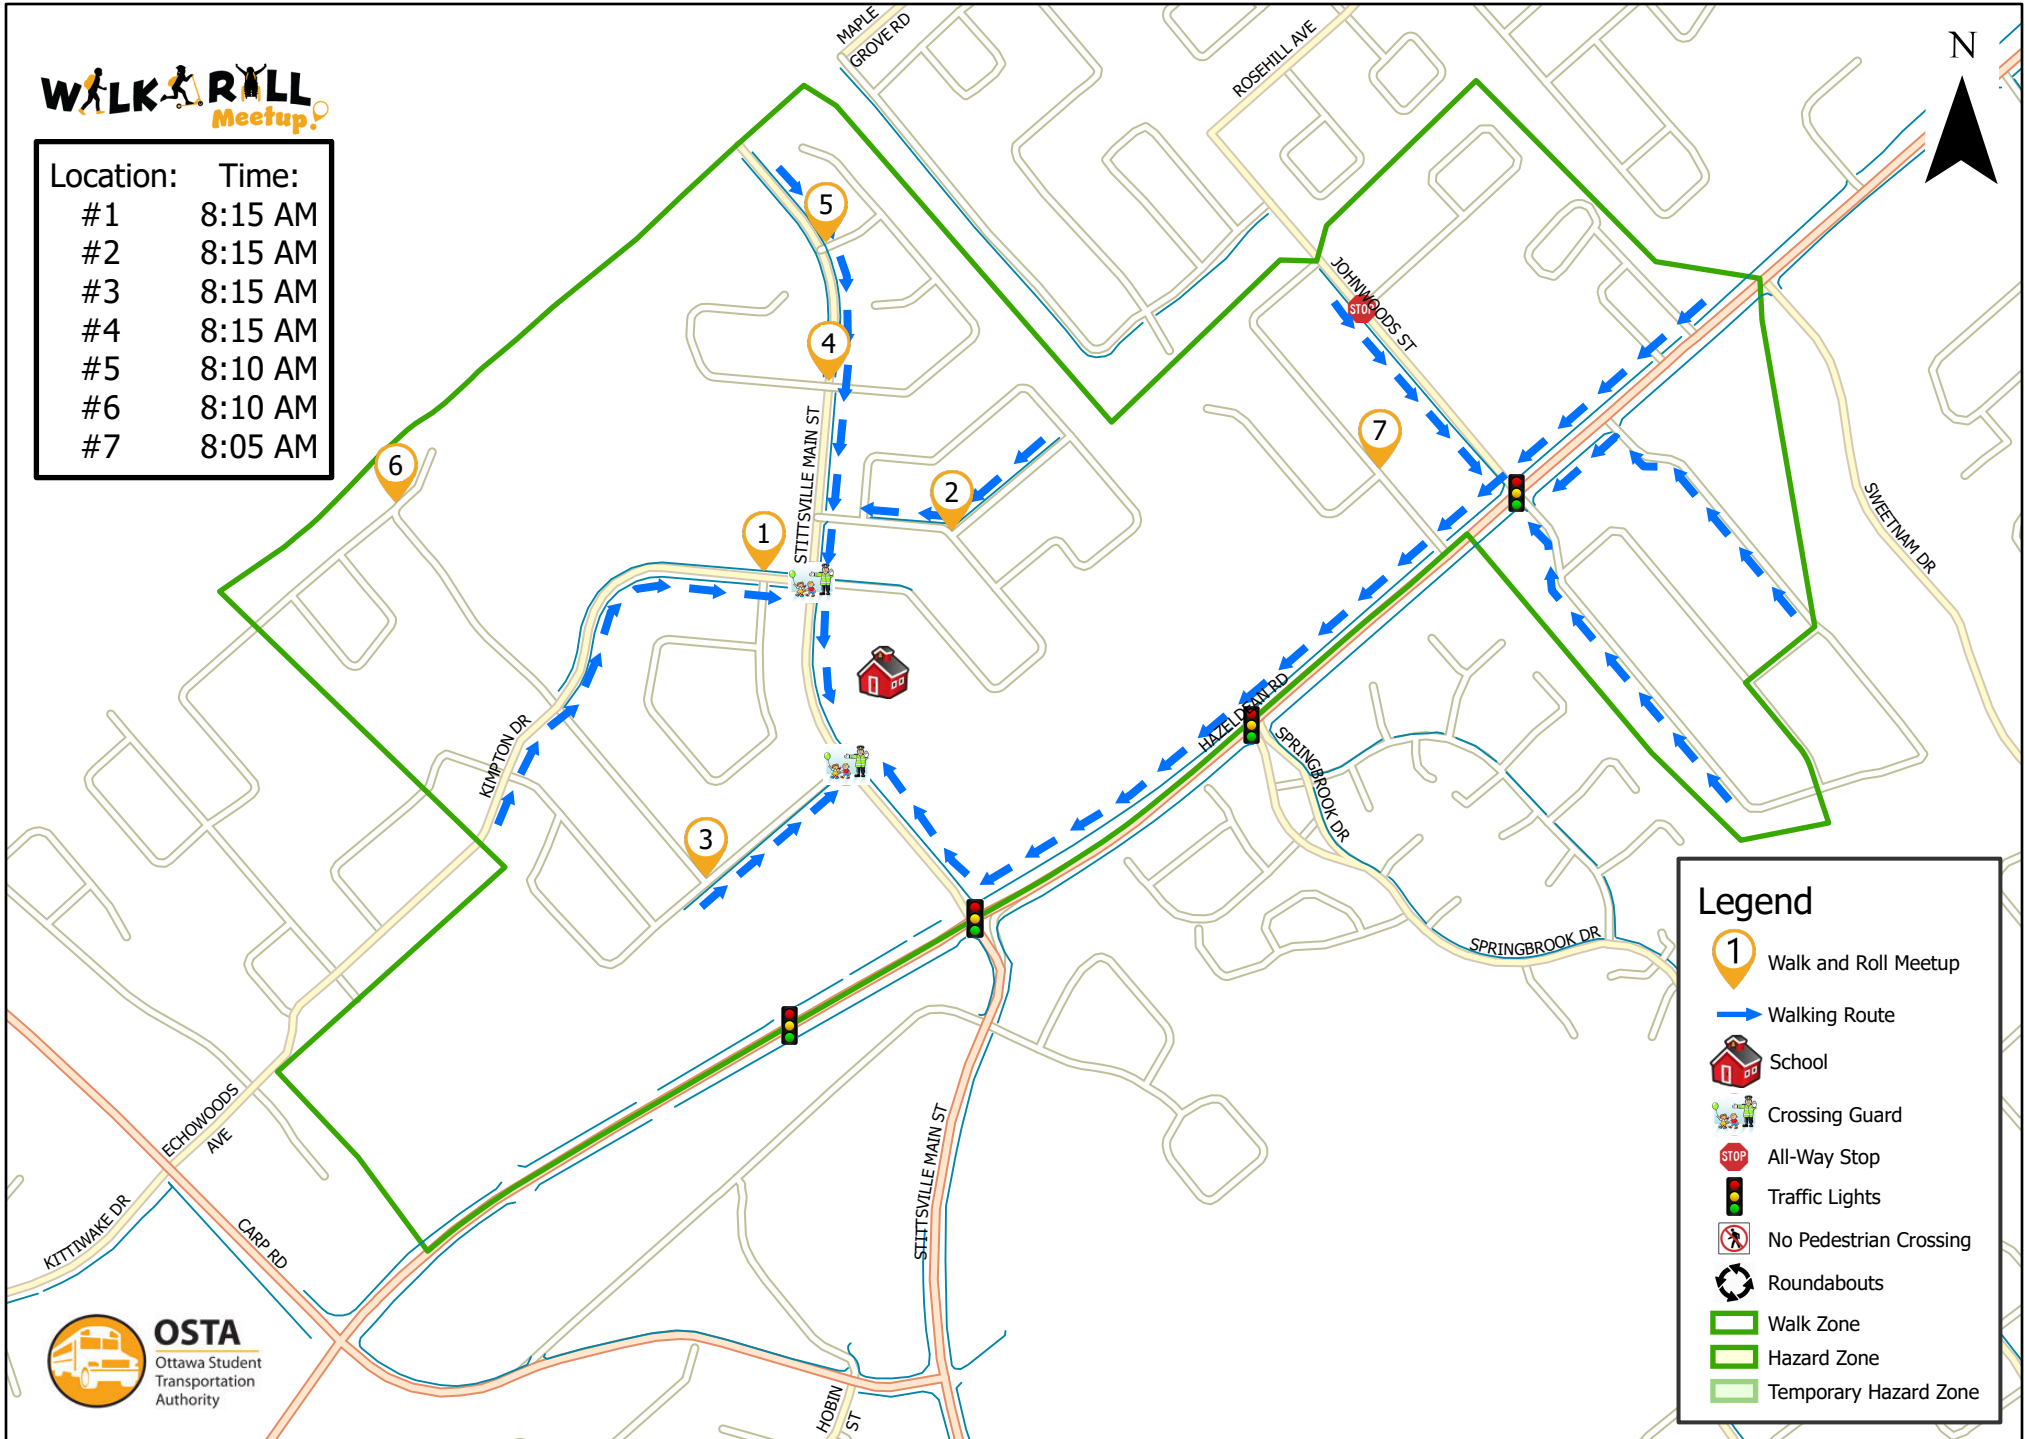

# St. Stephen Catholic School

Location:	Time:
#1	8:15 AM
#2	8:15 AM
#3	8:15 AM
#4	8:15 AM
#5	8:10 AM
#6	8:10 AM
#7	8:05 AM

This map is intended for information purposes only. Ottawa Student Transportation Authority assumes no responsibility for people using these routes.