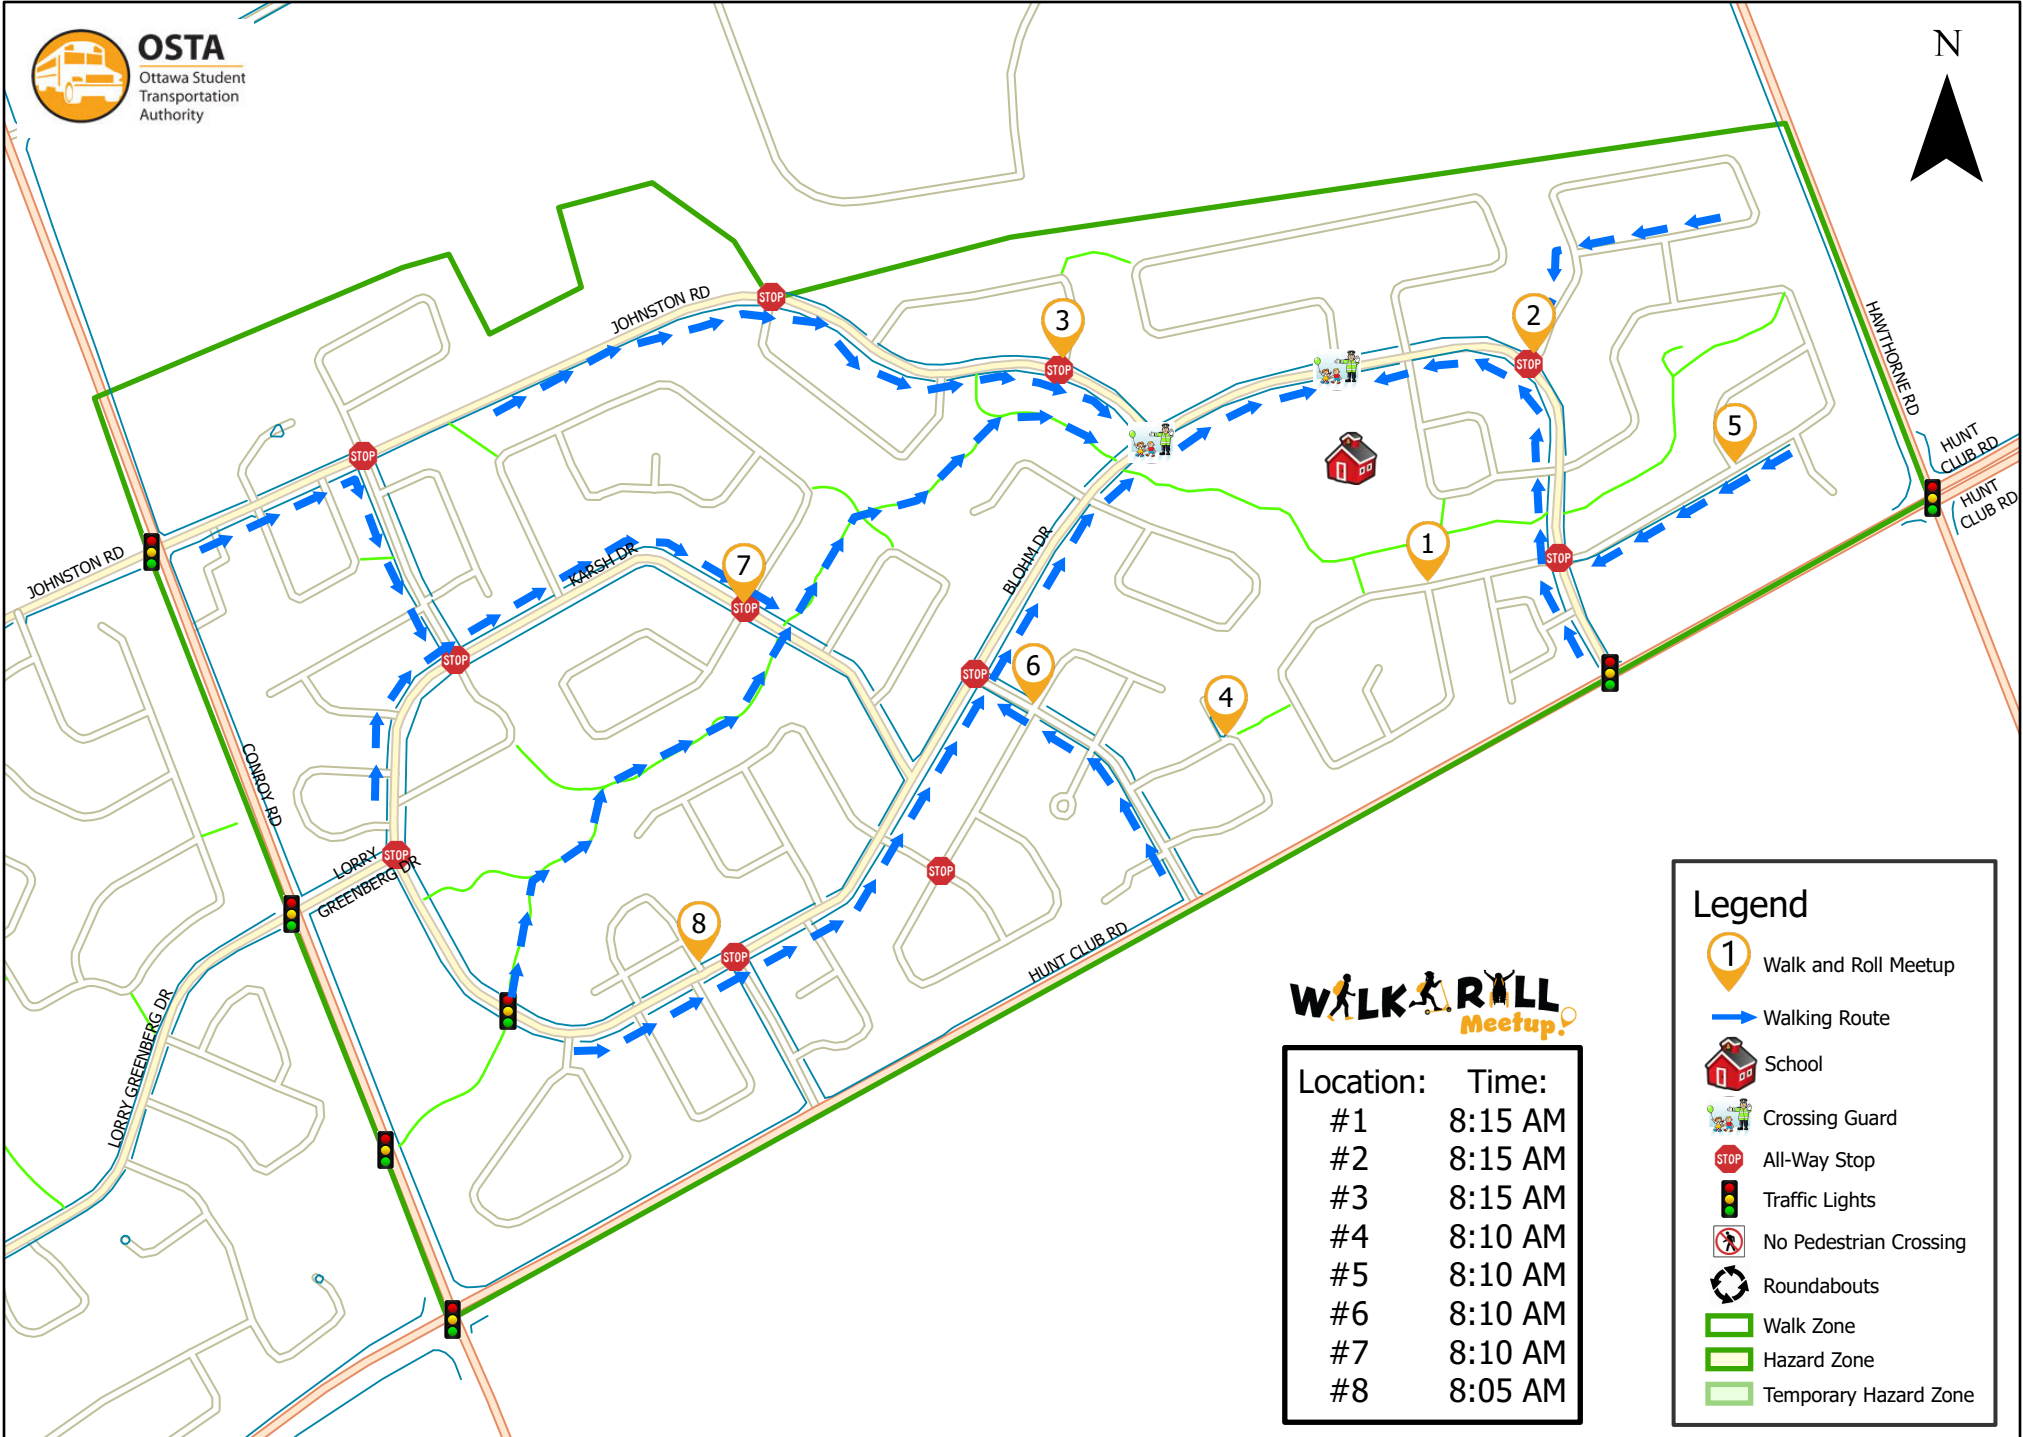

# St. Thomas More School

Location:	Time:
#1	8:15 AM
#2	8:15 AM
#3	8:15 AM
#4	8:10 AM
#5	8:10 AM
#6	8:10 AM
#7	8:10 AM
#8	8:05 AM

### Legend

- Walk and Roll Meetup
- Walking Route
- School
- Crossing Guard
- All-Way Stop
- Traffic Lights
- No Pedestrian Crossing
- Roundabouts
- Walk Zone
- Hazard Zone
- Temporary Hazard Zone

This map is intended for information purposes only. Ottawa Student Transportation Authority assumes no responsibility for people using these routes.