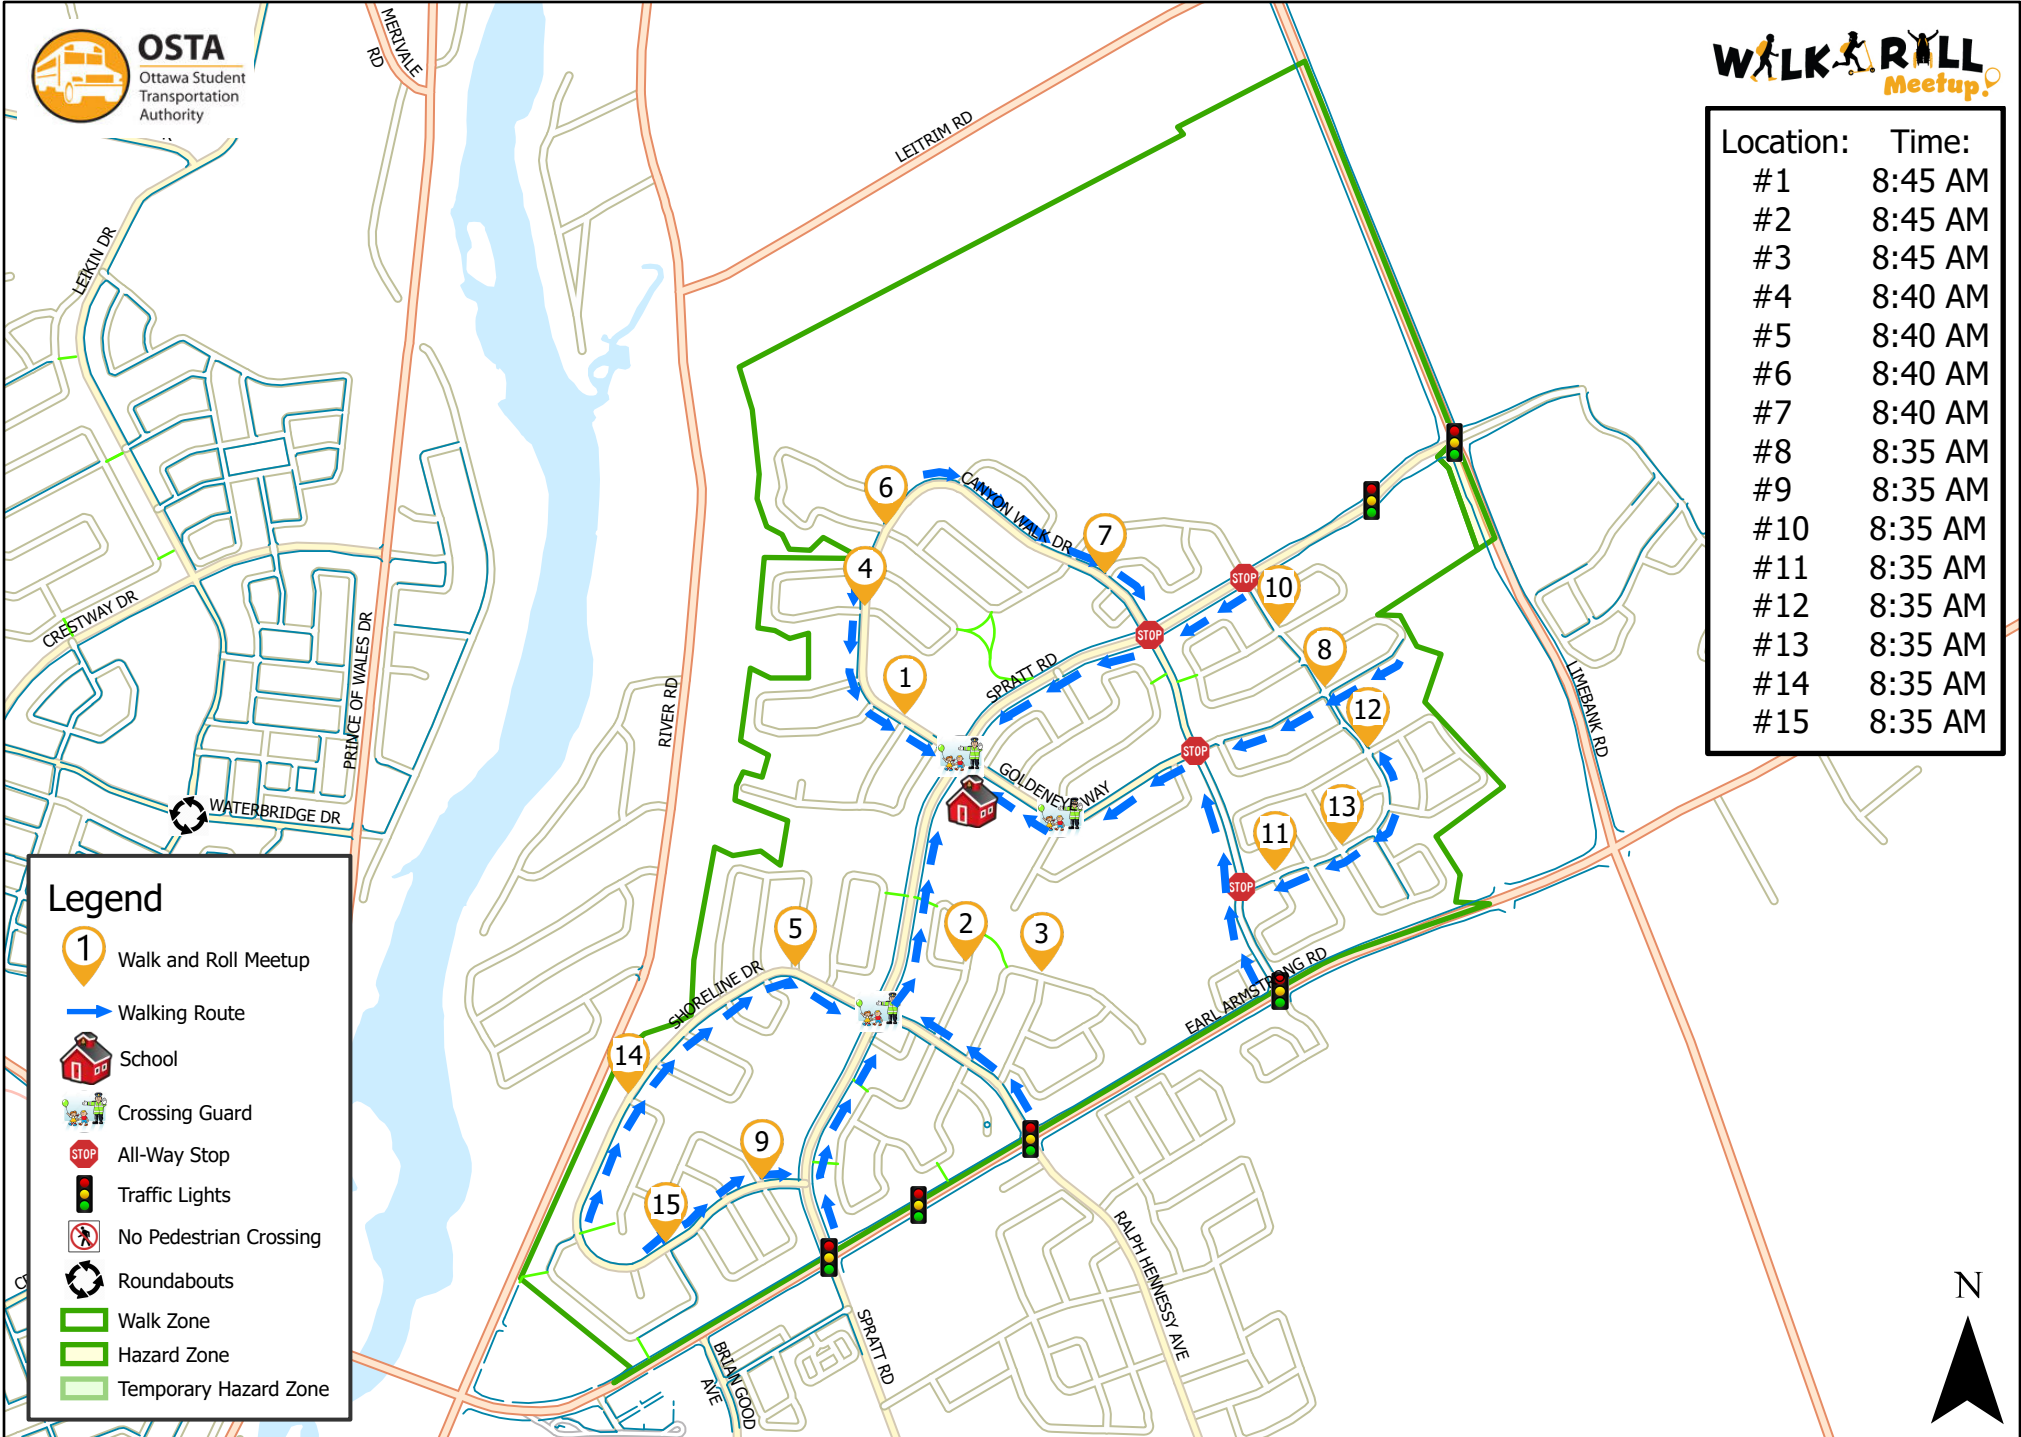

Steve MacLean Public School

Location:	Time:
#1	8:45 AM
#2	8:45 AM
#3	8:45 AM
#4	8:40 AM
#5	8:40 AM
#6	8:40 AM
#7	8:40 AM
#8	8:35 AM
#9	8:35 AM
#10	8:35 AM
#11	8:35 AM
#12	8:35 AM
#13	8:35 AM
#14	8:35 AM
#15	8:35 AM

Legend

- Walk and Roll Meetup
- Walking Route
- School
- Crossing Guard
- All-Way Stop
- Traffic Lights
- No Pedestrian Crossing
- Roundabouts
- Walk Zone
- Hazard Zone
- Temporary Hazard Zone

This map is intended for information purposes only. Ottawa Student Transportation Authority assumes no responsibility for people using these routes.