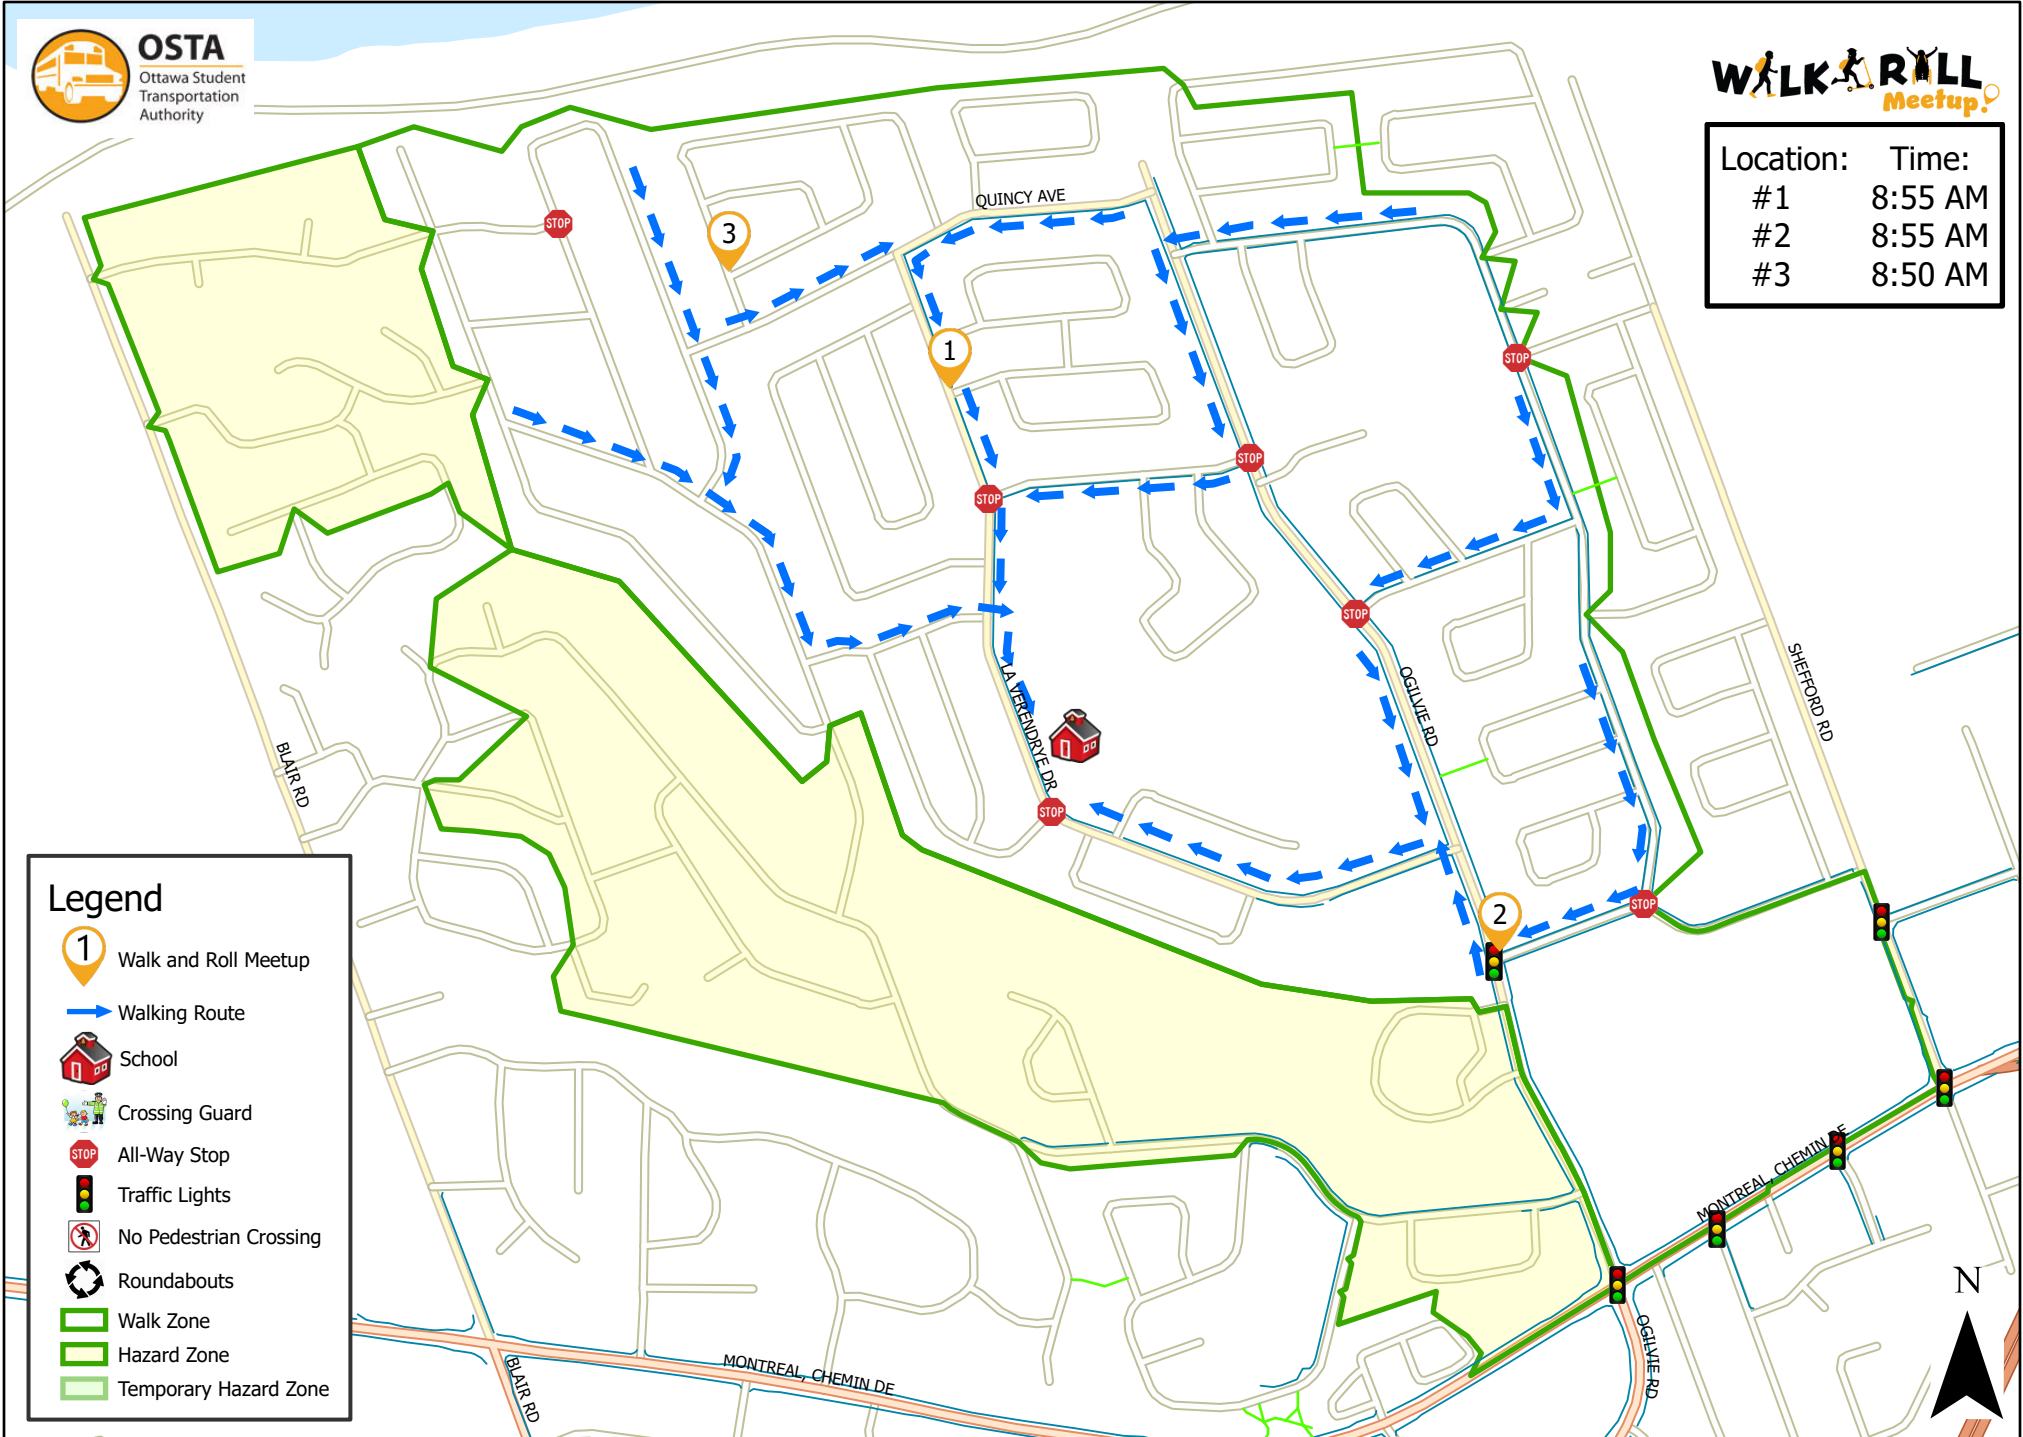

Thomas D'Arcy McGee Catholic School

Location:	Time:
#1	8:55 AM
#2	8:55 AM
#3	8:50 AM

Legend

- Walk and Roll Meetup
- Walking Route
- School
- Crossing Guard
- All-Way Stop
- Traffic Lights
- No Pedestrian Crossing
- Roundabouts
- Walk Zone
- Hazard Zone
- Temporary Hazard Zone

This map is intended for information purposes only. Ottawa Student Transportation Authority assumes no responsibility for people using these routes.