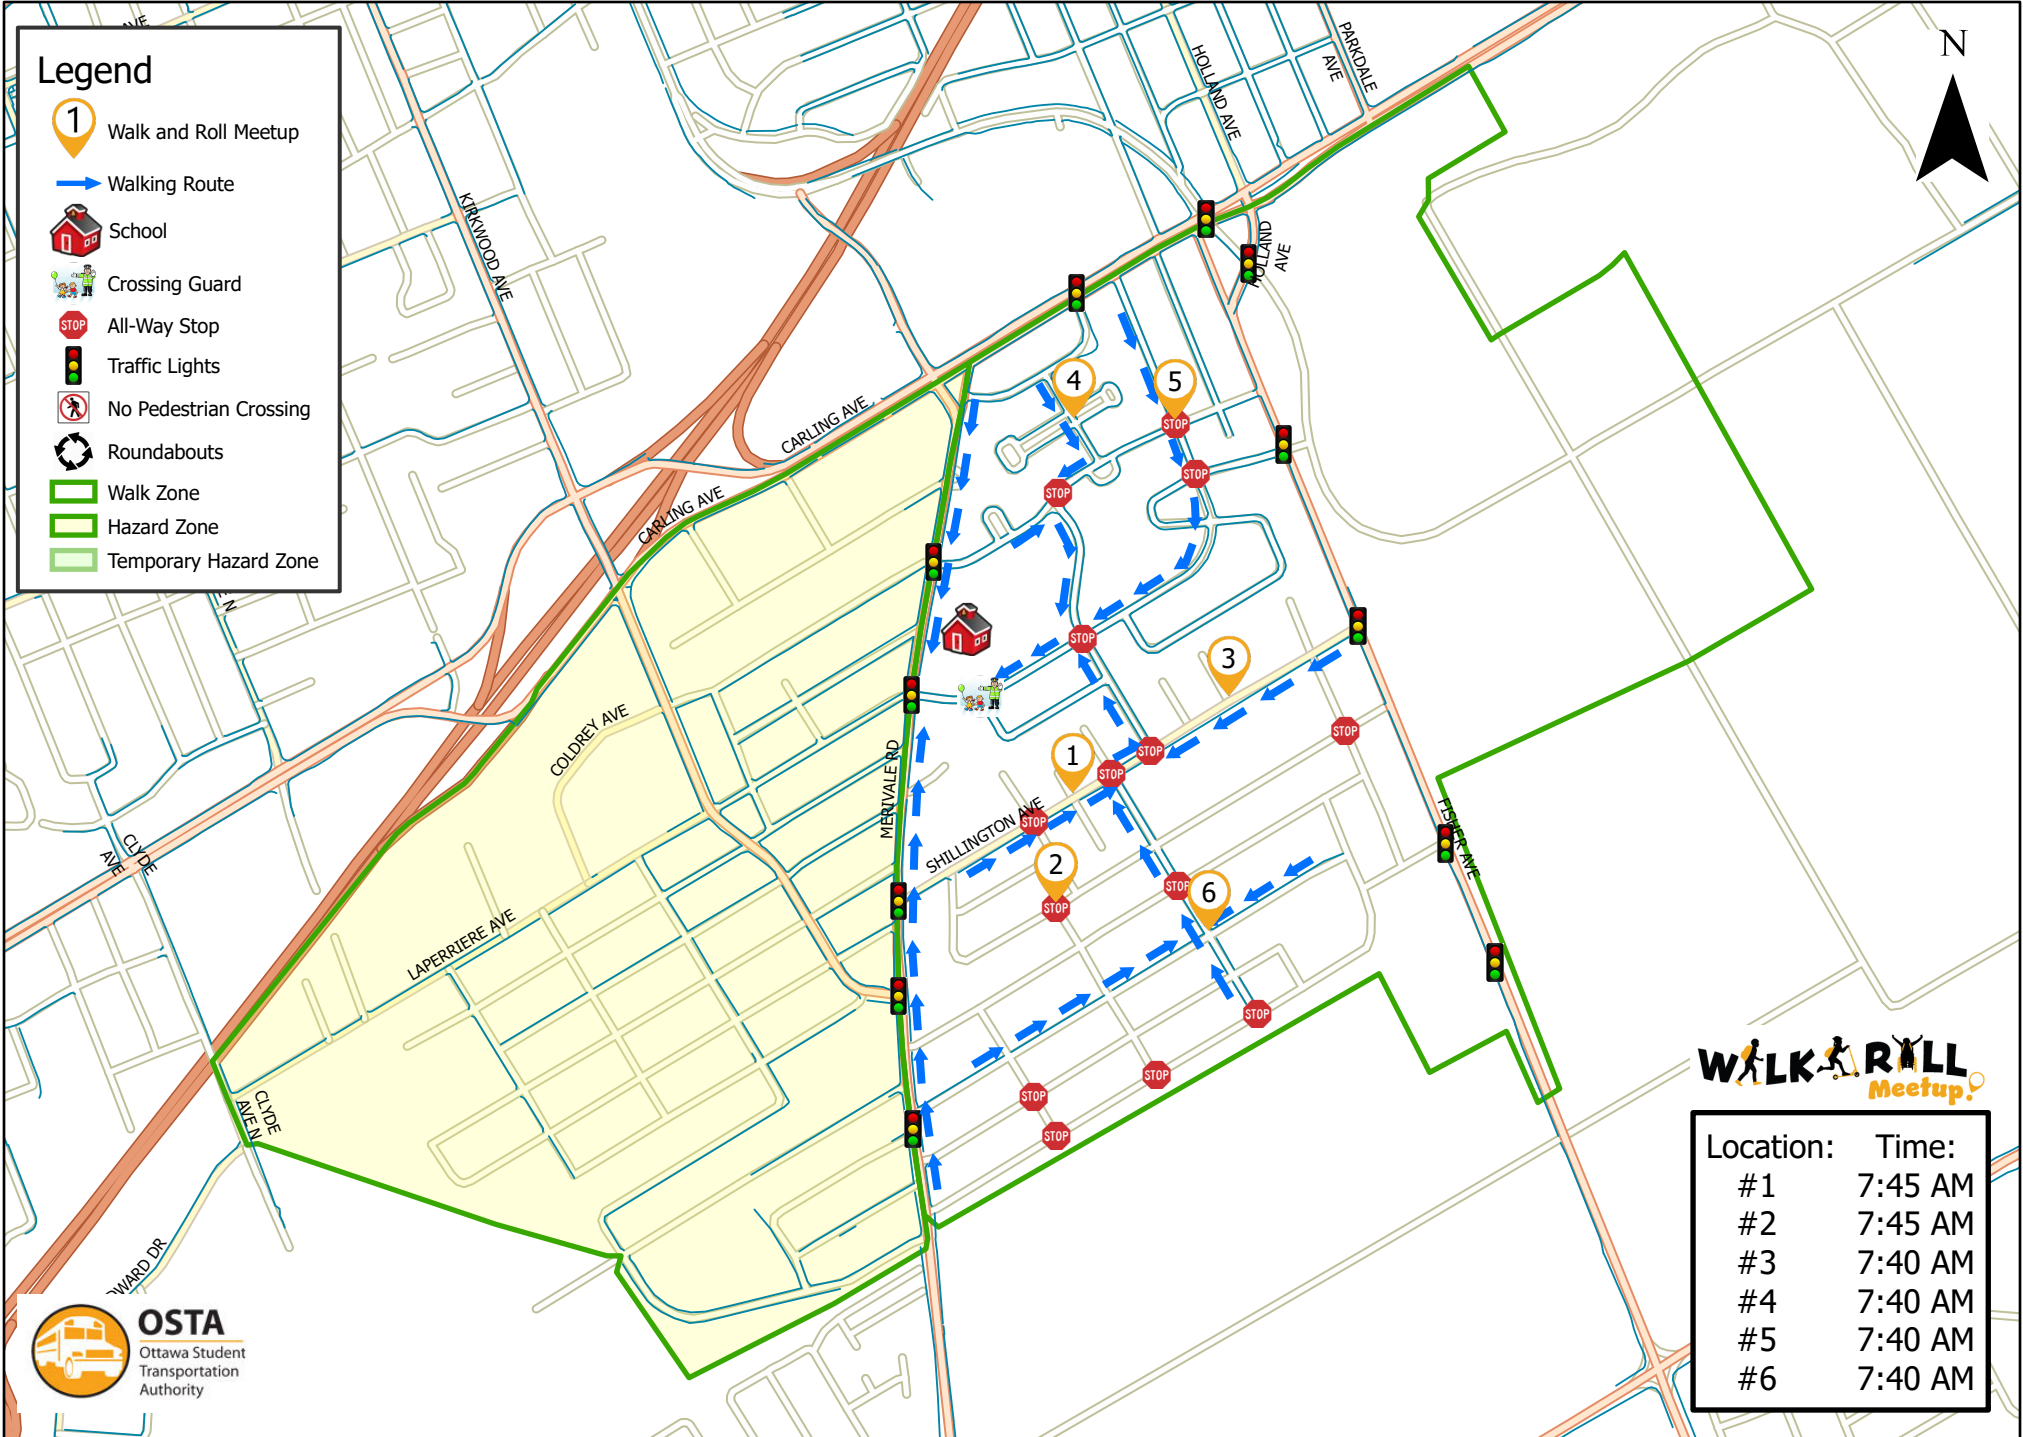

# W.E. Gowling Public School

This map is intended for information purposes only. Ottawa Student Transportation Authority assumes no responsibility for people using these routes.