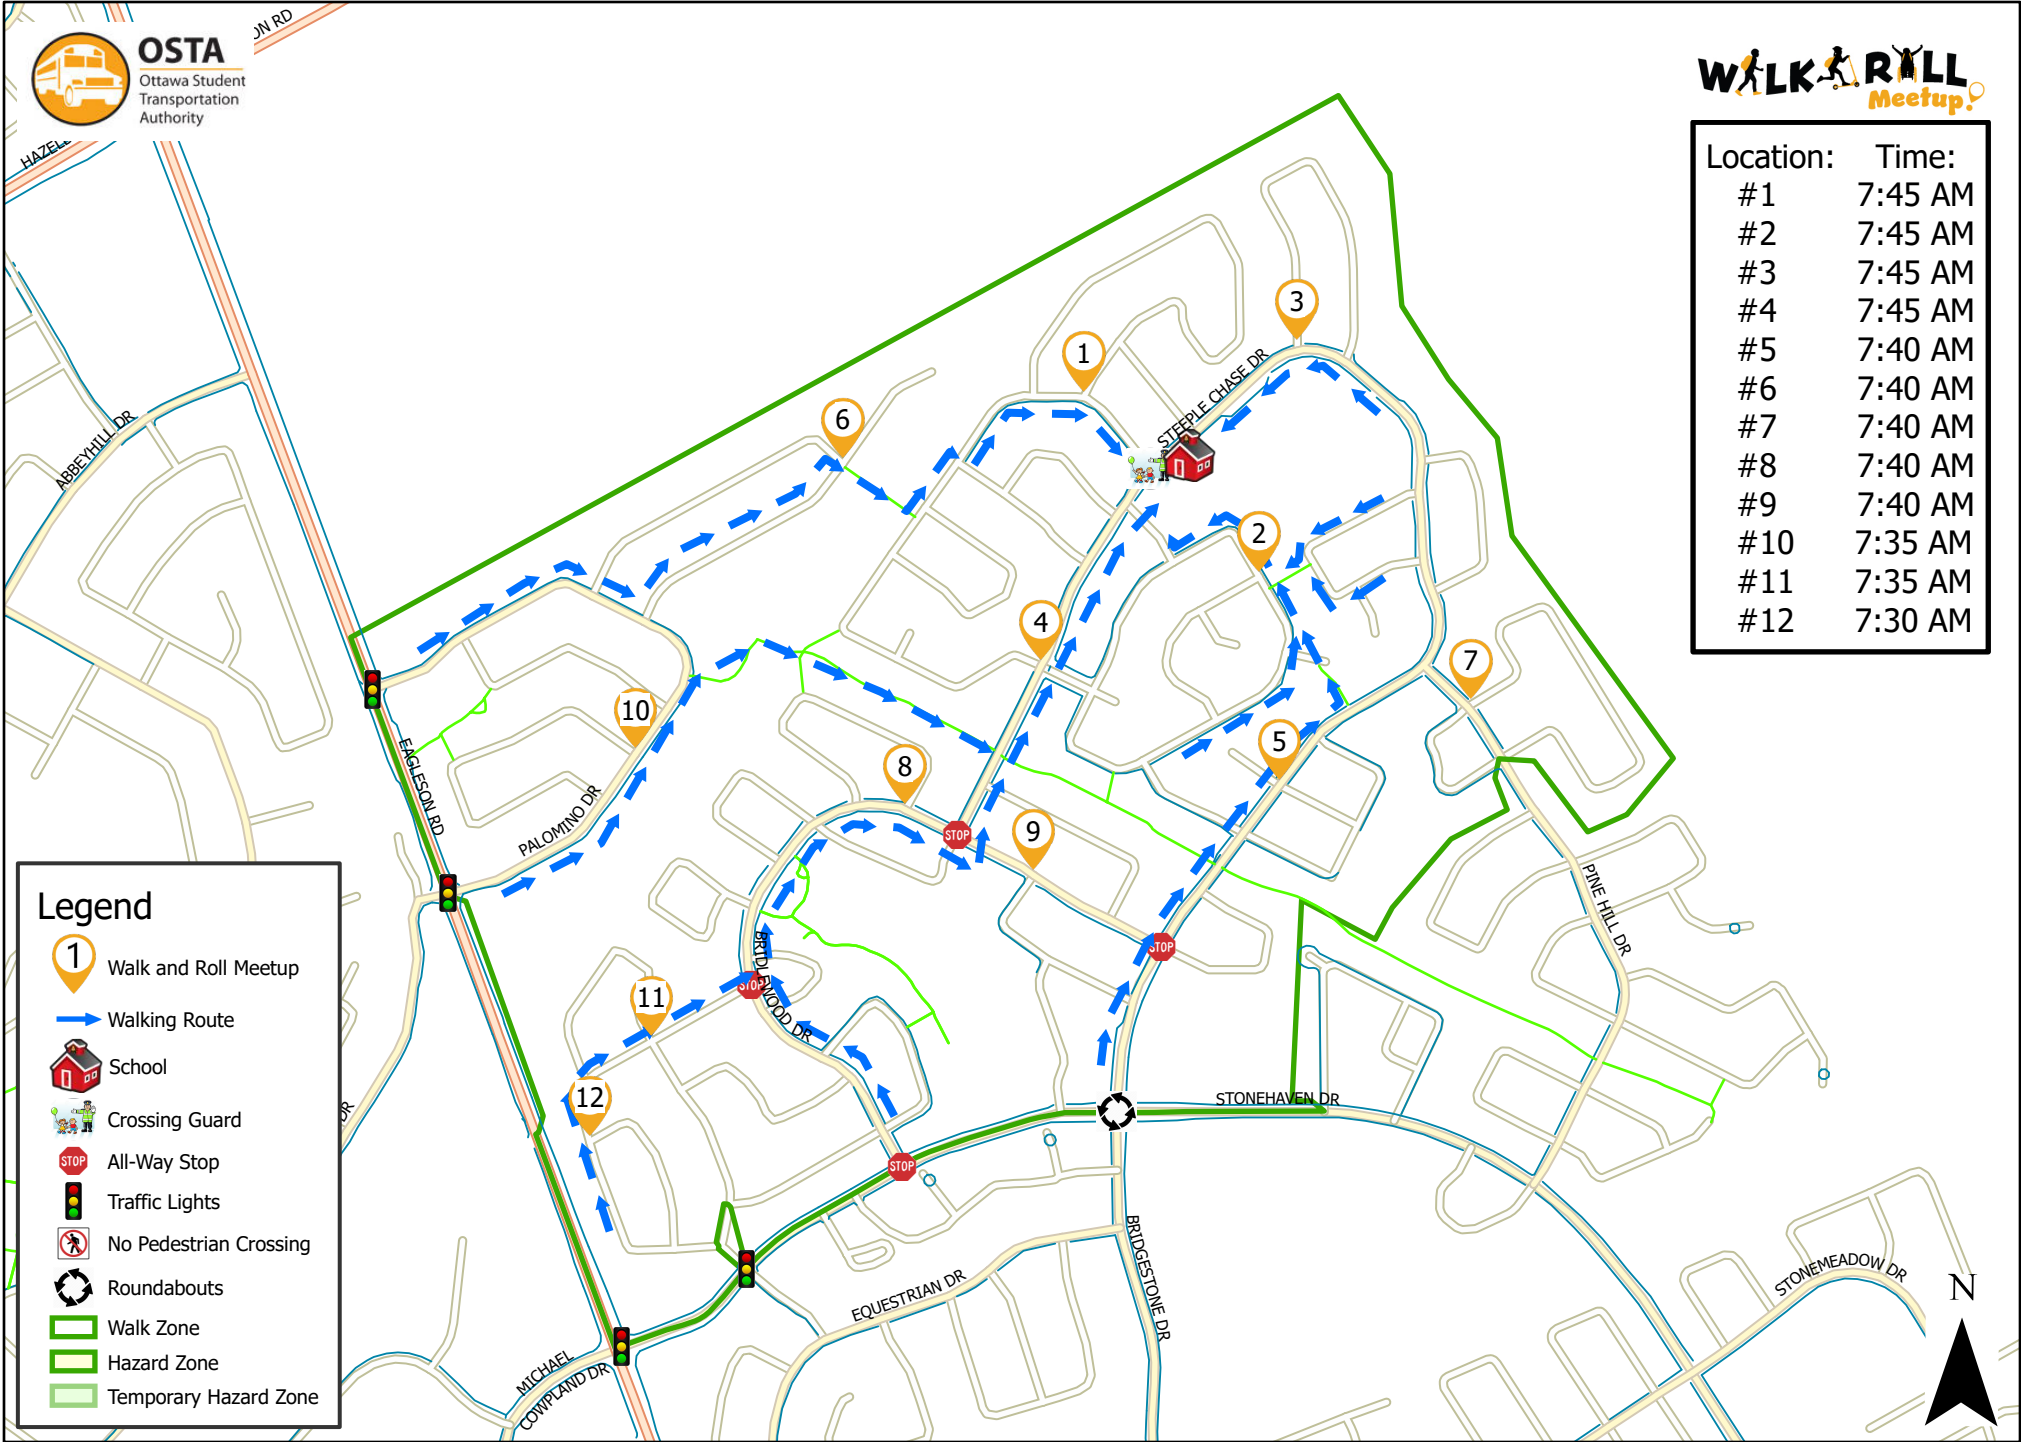

# W.O. Mitchell Elementary School

This map is intended for information purposes only. Ottawa Student Transportation Authority assumes no responsibility for people using these routes.