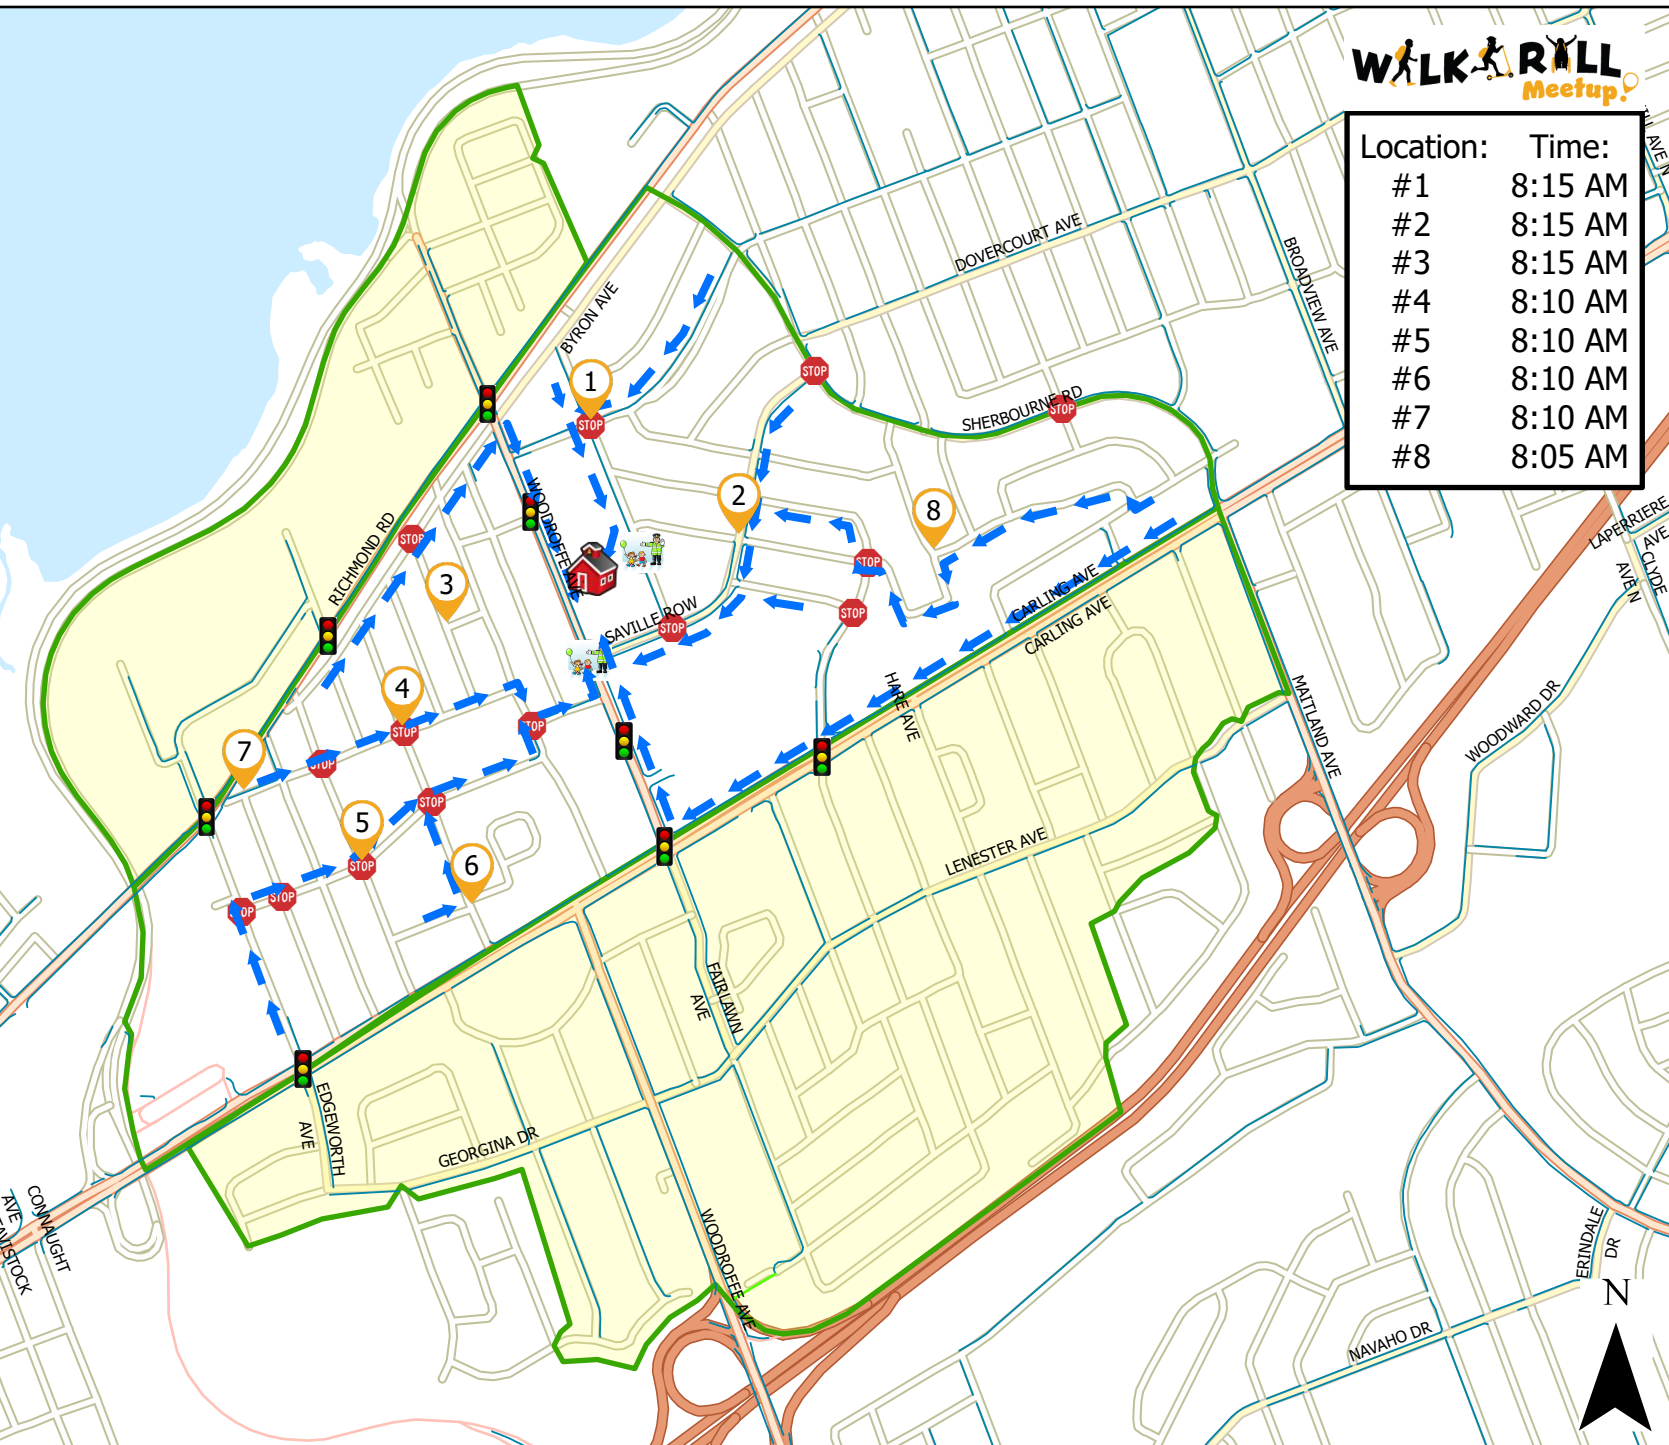

Woodroffe Avenue Public School

Location:	Time:
#1	8:15 AM
#2	8:15 AM
#3	8:15 AM
#4	8:10 AM
#5	8:10 AM
#6	8:10 AM
#7	8:10 AM
#8	8:05 AM

Legend

- Walk and Roll Meetup
- Walking Route
- School
- Crossing Guard
- All-Way Stop
- Traffic Lights
- No Pedestrian Crossing
- Roundabouts
- Walk Zone
- Hazard Zone
- Temporary Hazard Zone

This map is intended for information purposes only. Ottawa Student Transportation Authority assumes no responsibility for people using these routes.