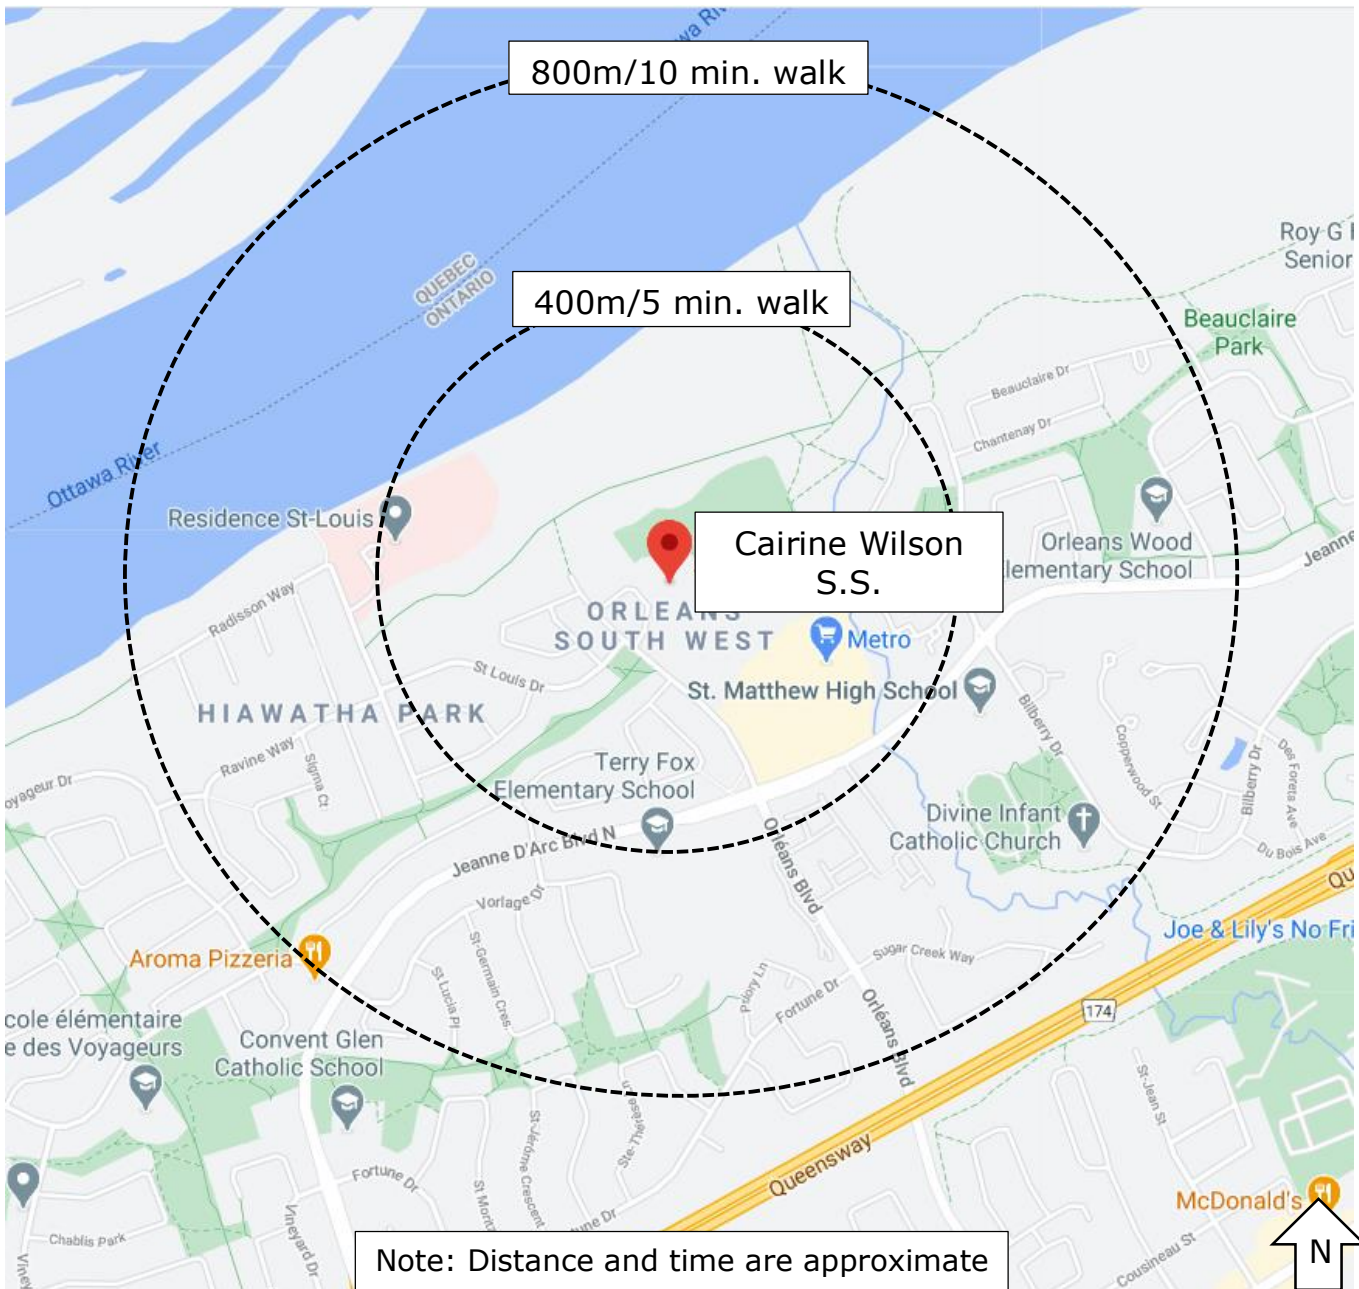

OSTA
Ottawa Student
Transportation
Authority

WALK-A-BLOCK MAP

Cairine Wilson Secondary School

Go Green and Walk-a-Block! Traffic congestion around schools is a huge problem, help be part of the solution. Please park away from the school site and let students walk the rest of the way.

SAFER SCHOOL ZONES START WITH YOU.

Information sourced from Google Maps