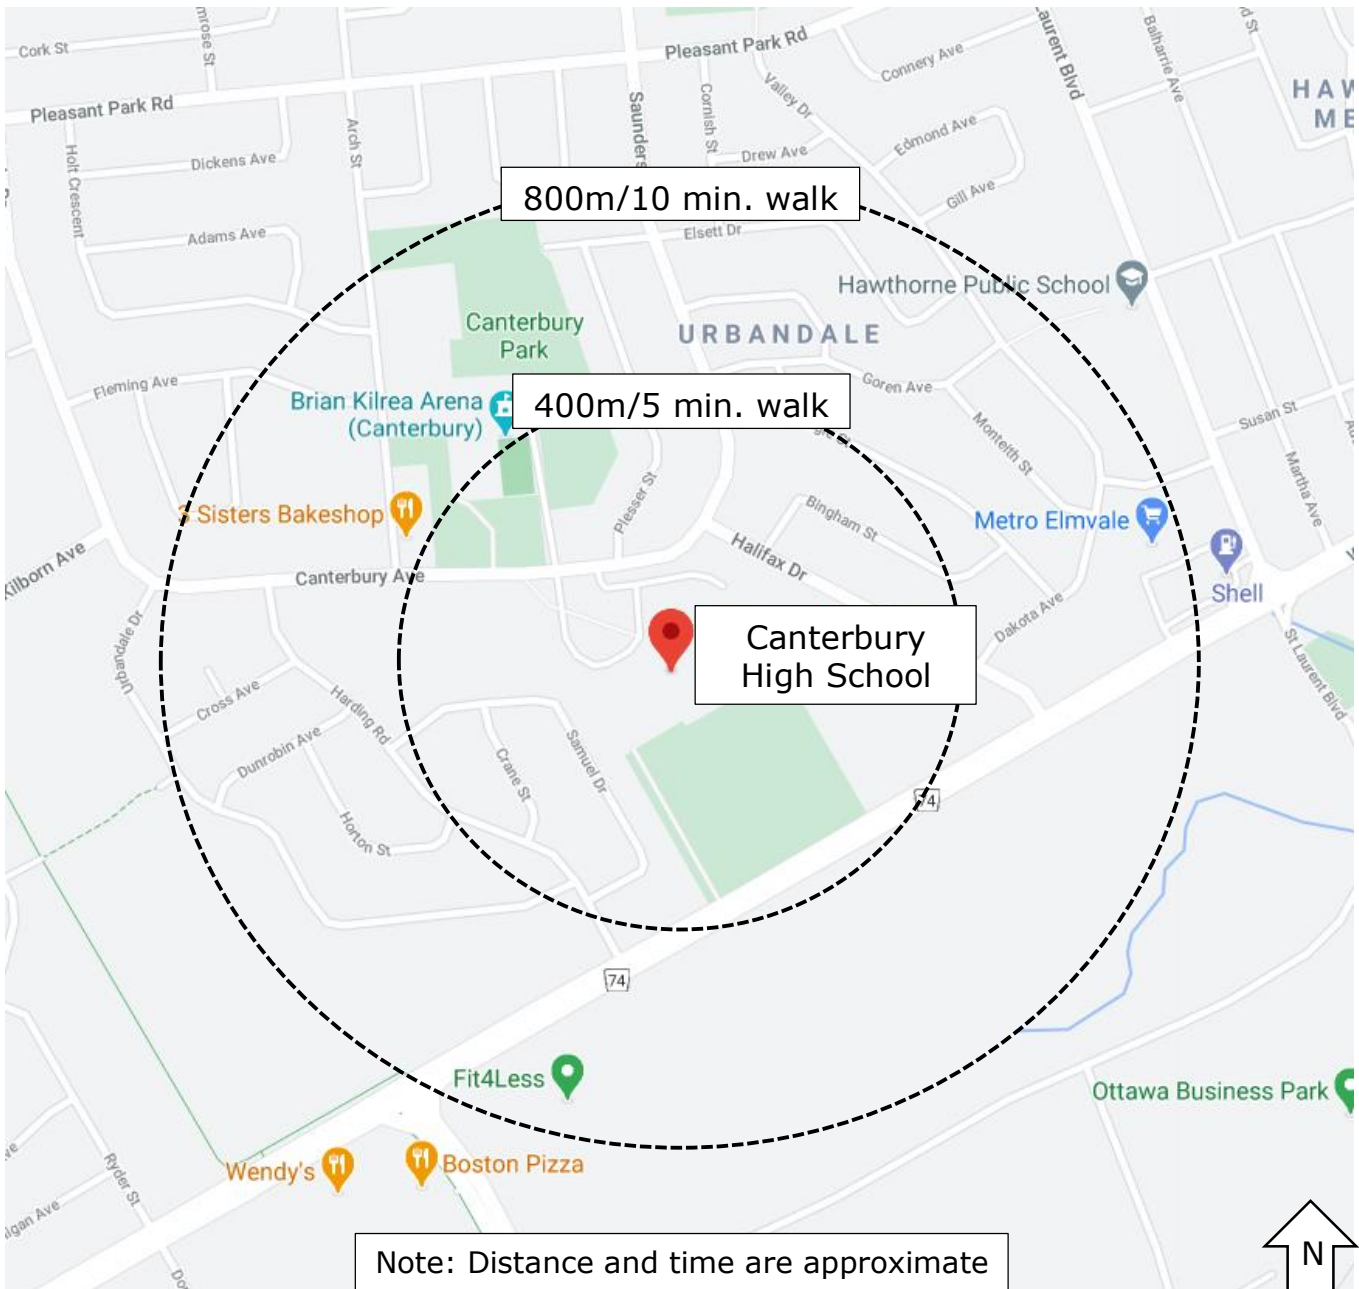

OSTA
Ottawa Student
Transportation
Authority

WALK-A-BLOCK MAP

Canterbury High School

Go Green and Walk-a-Block! Traffic congestion around schools is a huge problem, help be part of the solution. Please park away from the school site and let students walk the rest of the way.

SAFER SCHOOL ZONES START WITH YOU.

Information sourced from Google Maps