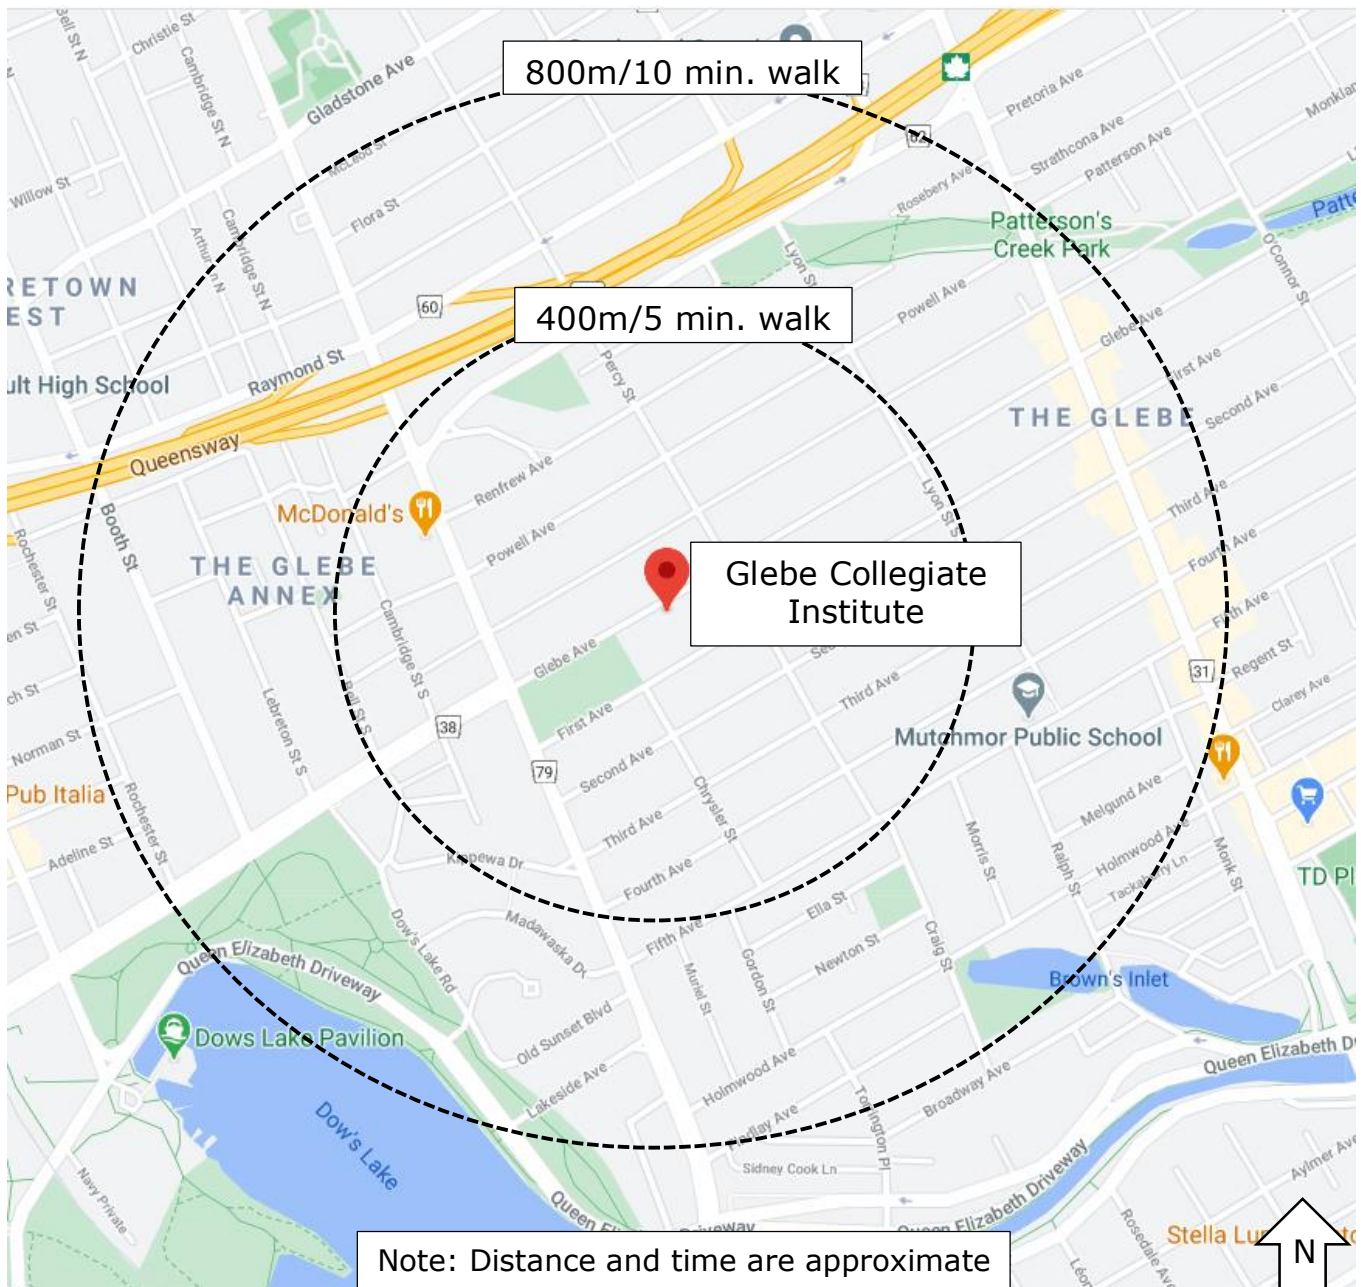

OSTA
Ottawa Student
Transportation
Authority

WALK-A-BLOCK MAP

Glebe Collegiate Institute

Go Green and Walk-a-Block! Traffic congestion around schools is a huge problem, help be part of the solution. Please park away from the school site and let students walk the rest of the way.

SAFER SCHOOL ZONES START WITH YOU.

Information sourced from Google Maps