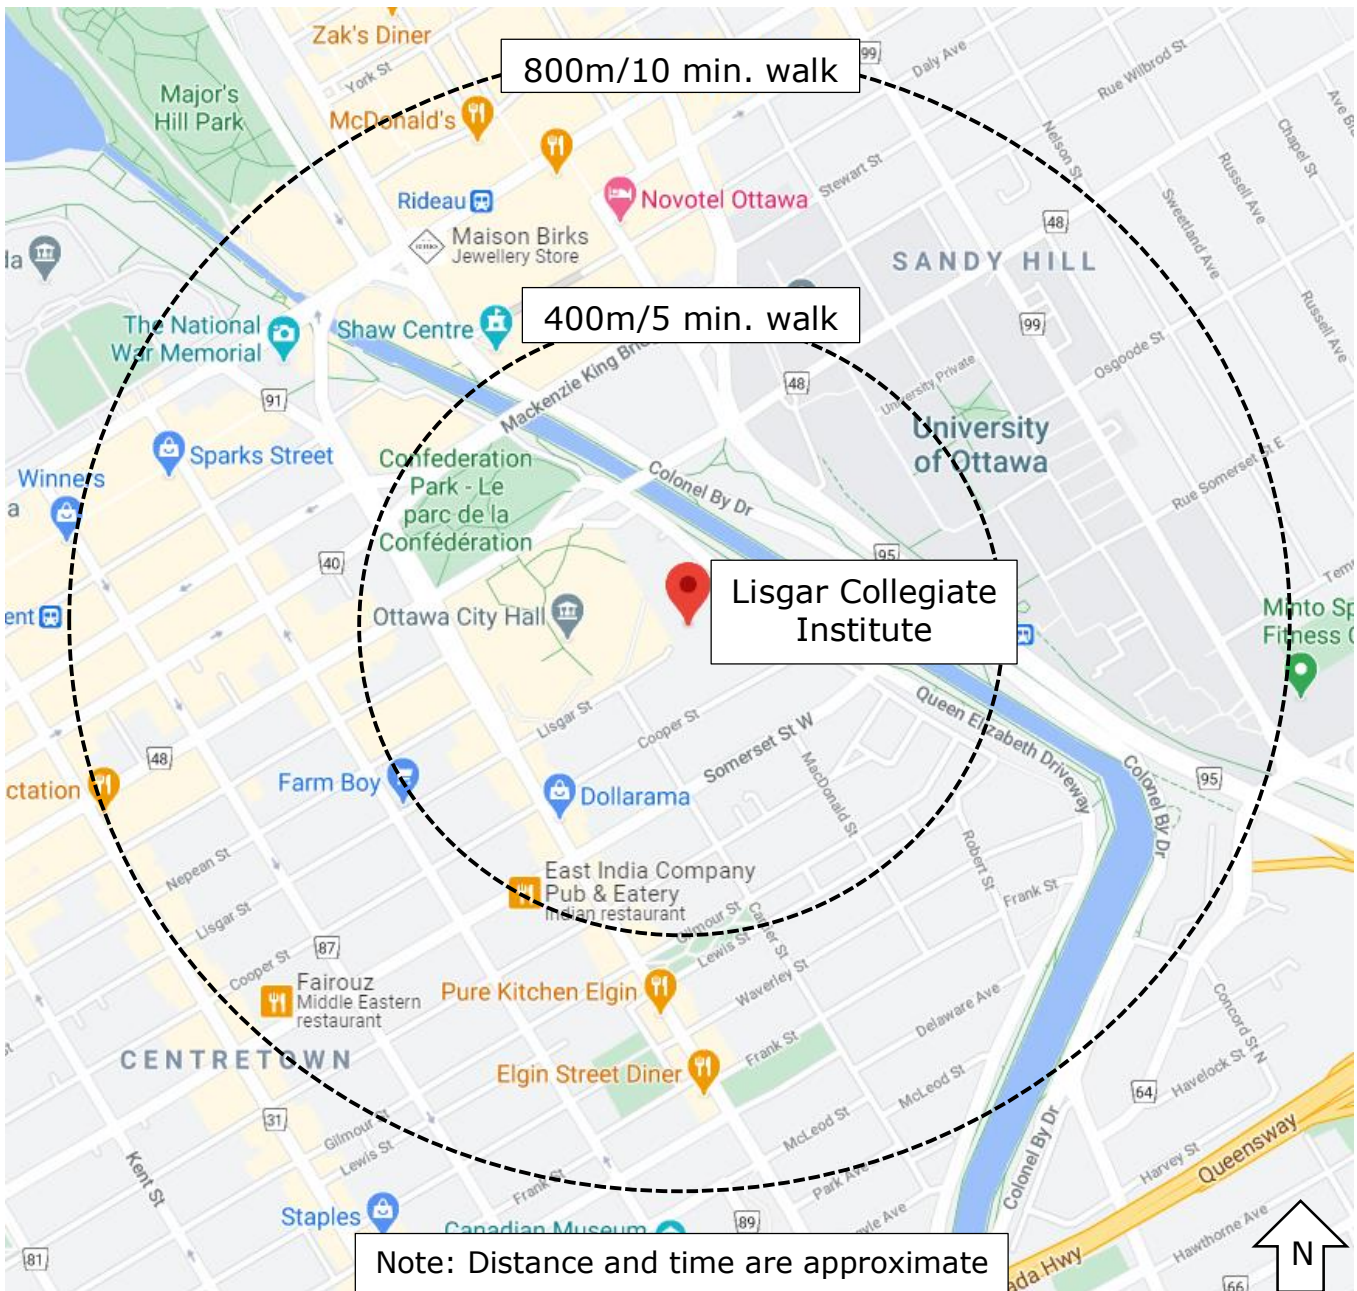

OSTA
Ottawa Student
Transportation
Authority

WALK-A-BLOCK MAP

Lisgar Collegiate Institute

Go Green and Walk-a-Block! Traffic congestion around schools is a huge problem, help be part of the solution. Please park away from the school site and let students walk the rest of the way.

SAFER SCHOOL ZONES START WITH YOU.

Information sourced from Google Maps