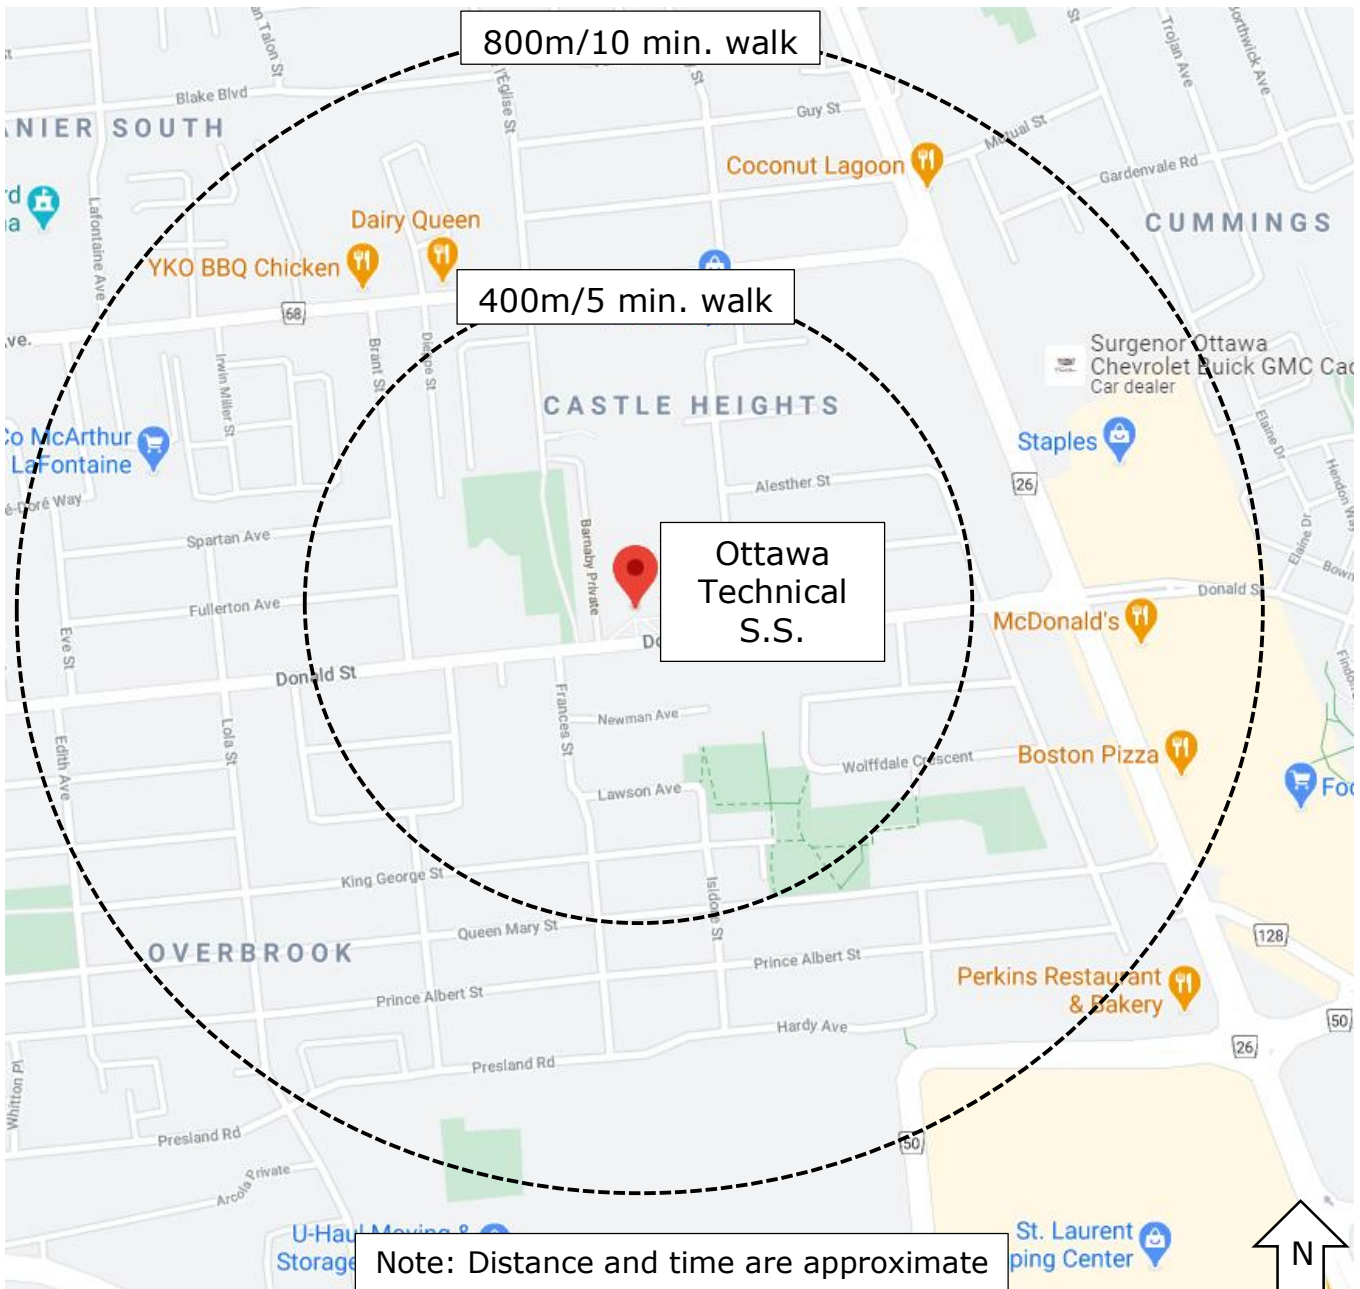

OSTA
Ottawa Student
Transportation
Authority

WALK-A-BLOCK MAP

Ottawa Technical Secondary School

Go Green and Walk-a-Block! Traffic congestion around schools is a huge problem, help be part of the solution. Please park away from the school site and let students walk the rest of the way.

SAFER SCHOOL ZONES START WITH YOU.

Information sourced from Google Maps