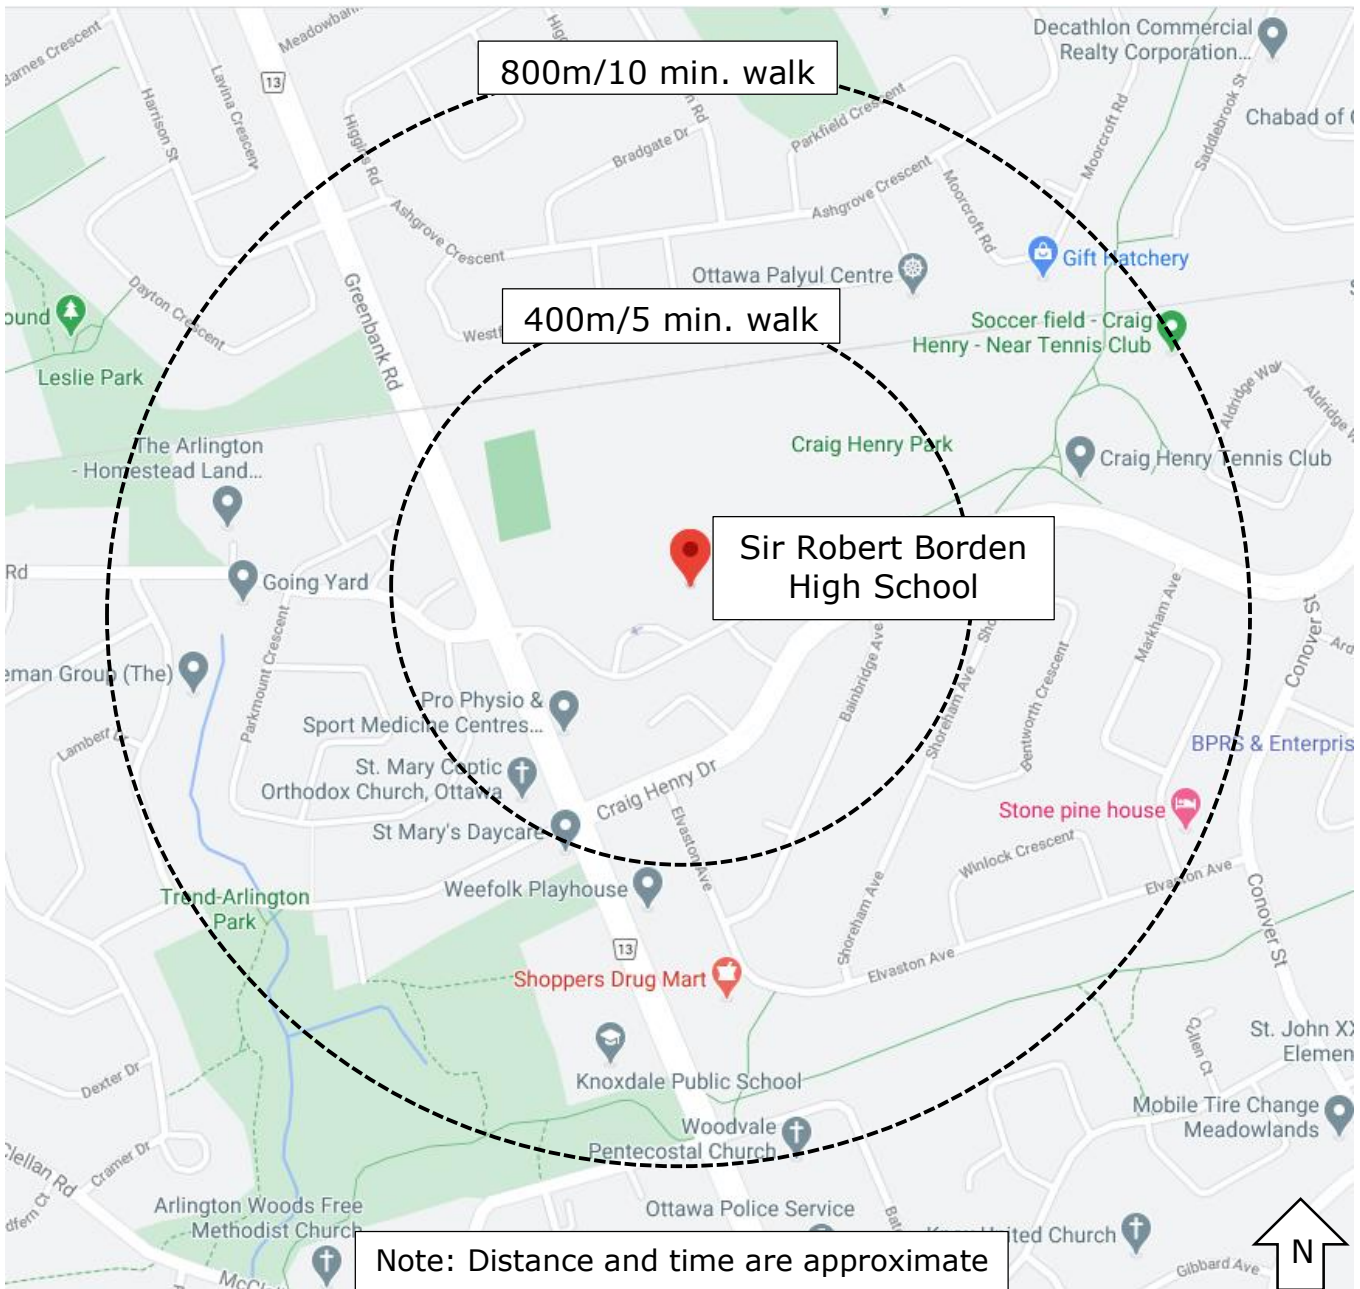

OSTA
Ottawa Student
Transportation
Authority

WALK-A-BLOCK MAP

Sir Robert Borden High School

Go Green and Walk-a-Block! Traffic congestion around schools is a huge problem, help be part of the solution. Please park away from the school site and let students walk the rest of the way.

SAFER SCHOOL ZONES START WITH YOU.

Information sourced from Google Maps