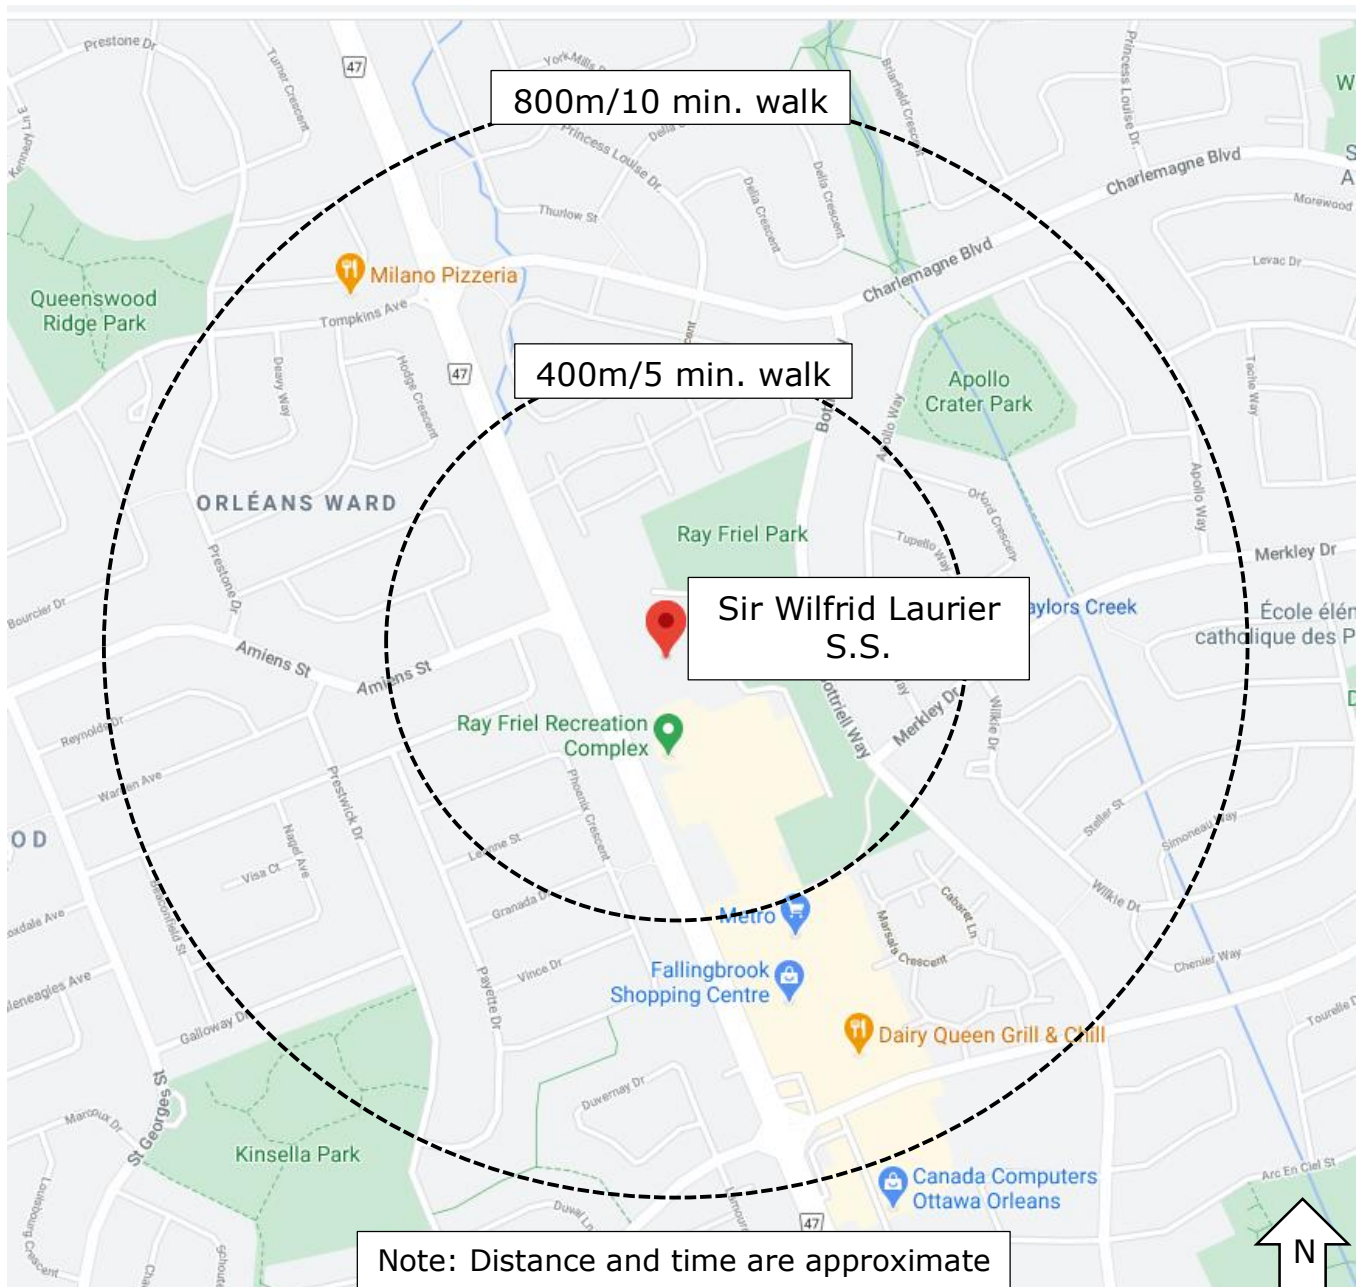

OSTA
Ottawa Student
Transportation
Authority

WALK-A-BLOCK MAP

Sir Wilfrid Laurier Secondary School

Go Green and Walk-a-Block! Traffic congestion around schools is a huge problem, help be part of the solution. Please park away from the school site and let students walk the rest of the way.

SAFER SCHOOL ZONES START WITH YOU.

Information sourced from Google Maps