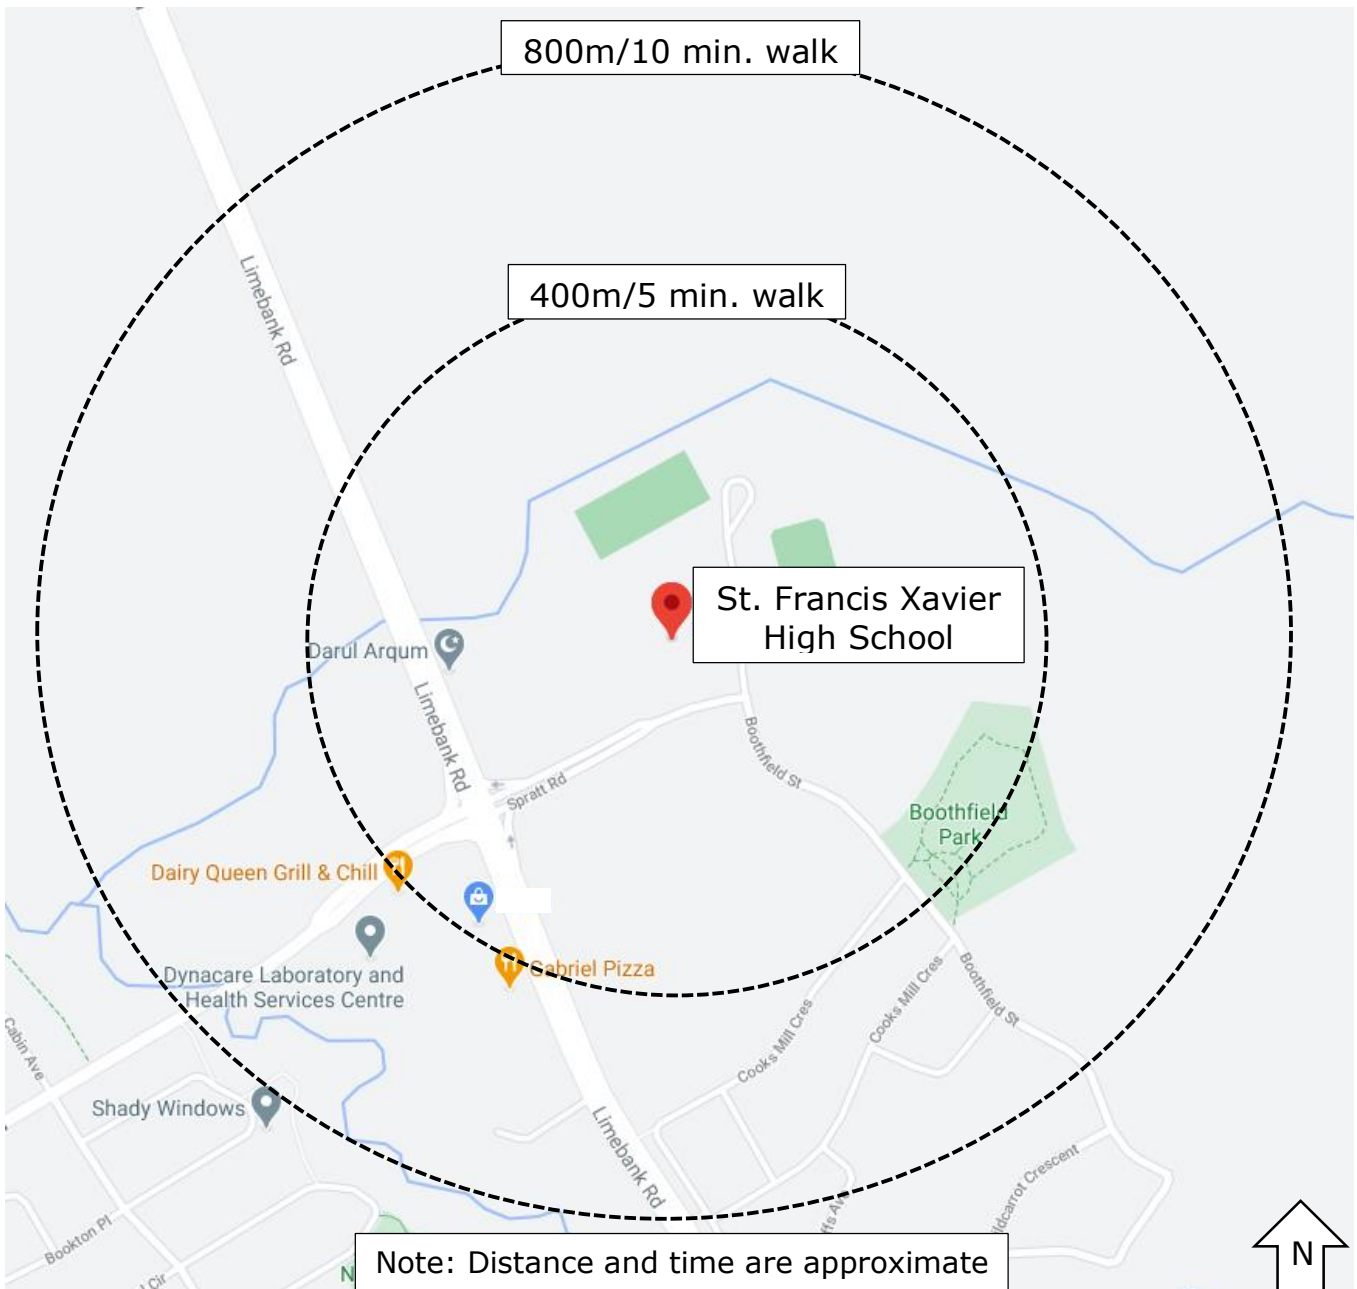

OSTA
Ottawa Student
Transportation
Authority

WALK-A-BLOCK MAP

St. Francis Xavier High School

Go Green and Walk-a-Block! Traffic congestion around schools is a huge problem, help be part of the solution. Please park away from the school site and let students walk the rest of the way.

SAFER SCHOOL ZONES START WITH YOU.

Information sourced from Google Maps