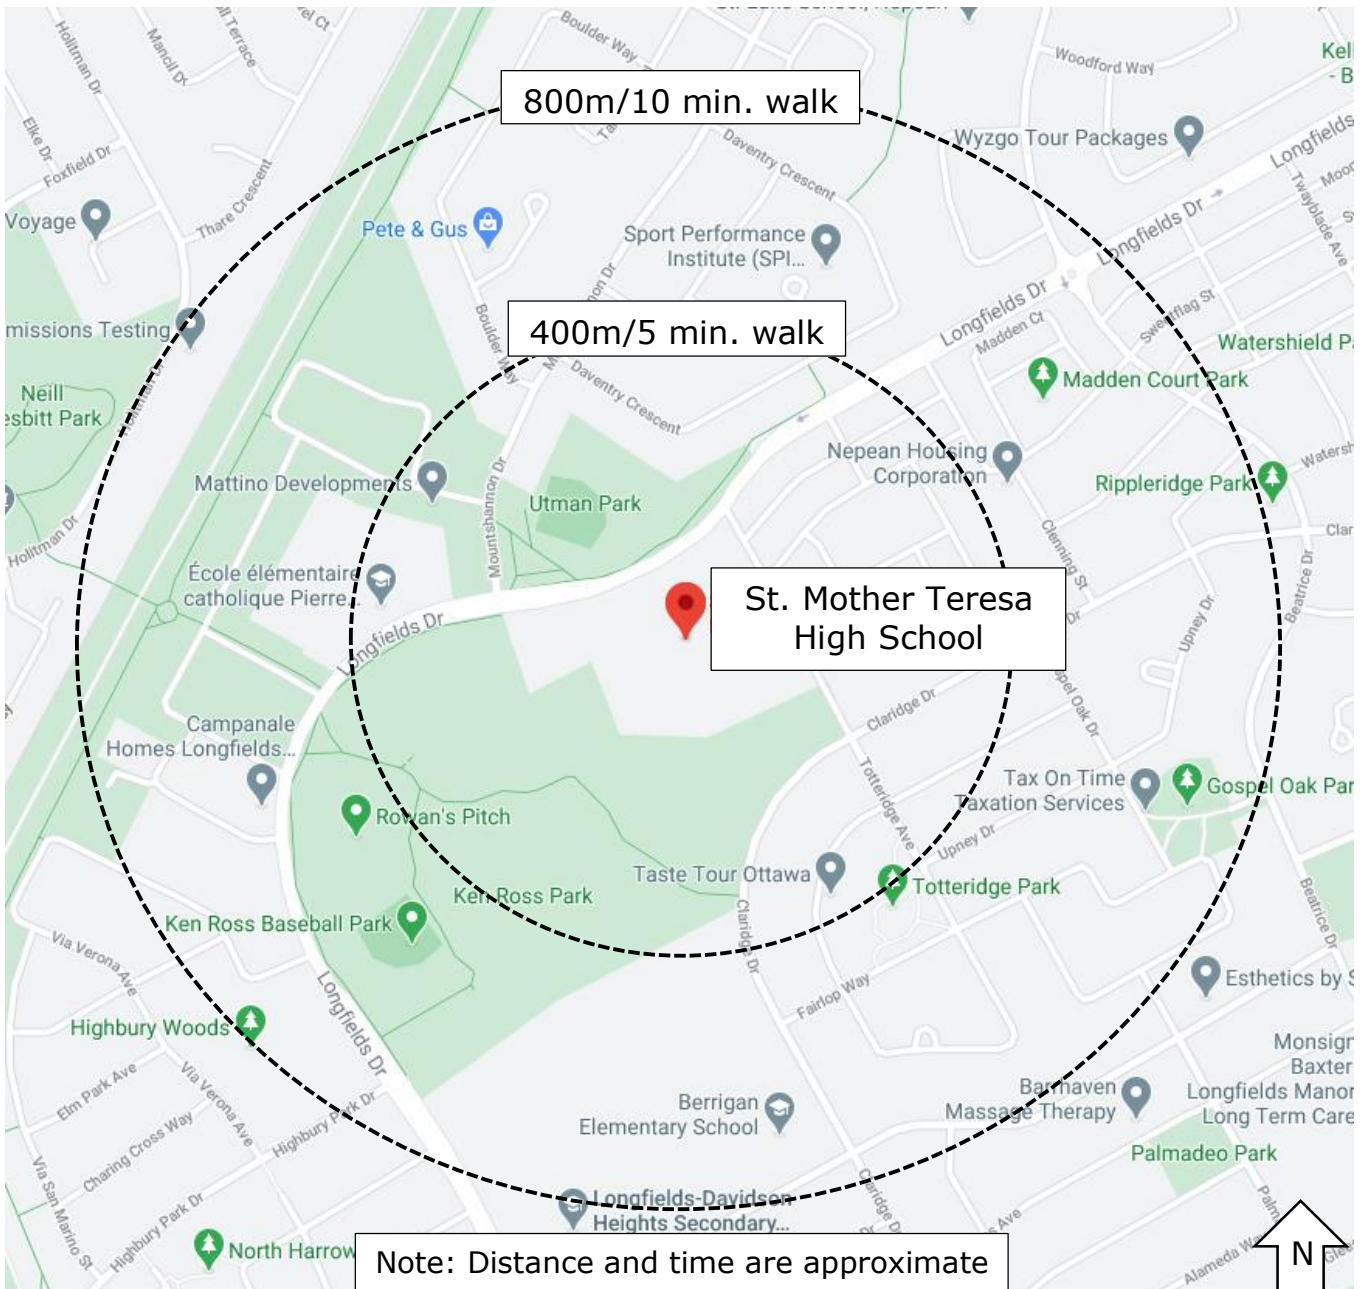

OSTA
Ottawa Student
Transportation
Authority

WALK-A-BLOCK MAP

St. Mother Teresa High School

Go Green and Walk-a-Block! Traffic congestion around schools is a huge problem, help be part of the solution. Please park away from the school site and let students walk the rest of the way.

SAFER SCHOOL ZONES START WITH YOU.

Information sourced from Google Maps