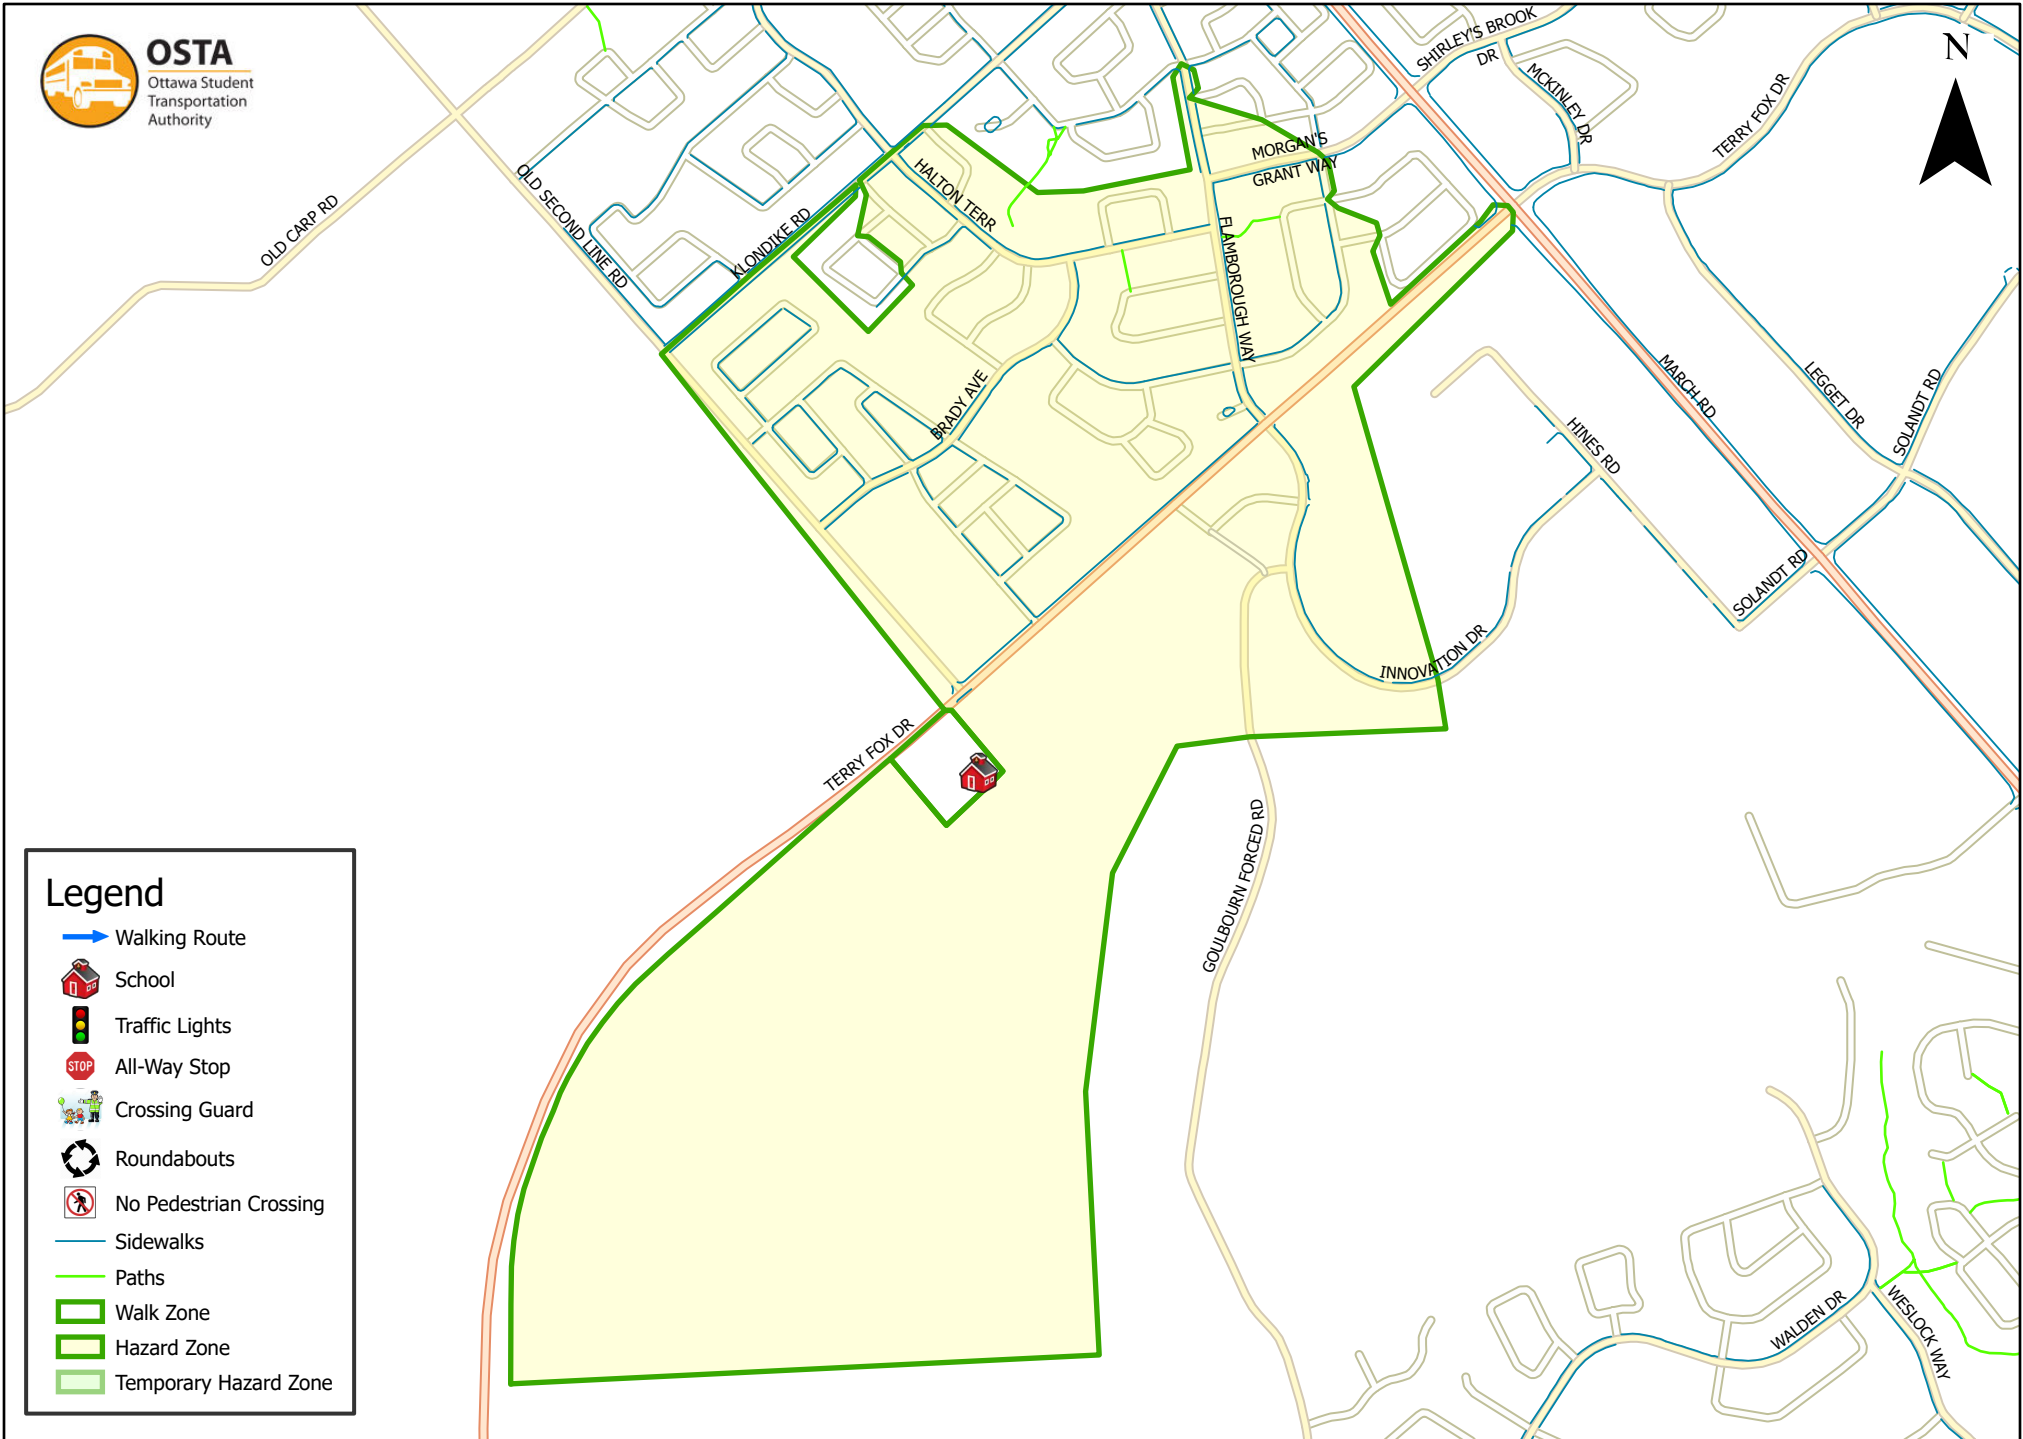

Kanata Highlands Public School 1.6 km Walk Zone Grades 1-6

This map is intended for information purposes only. Ottawa Student Transportation Authority assumes no responsibility for people using these routes.