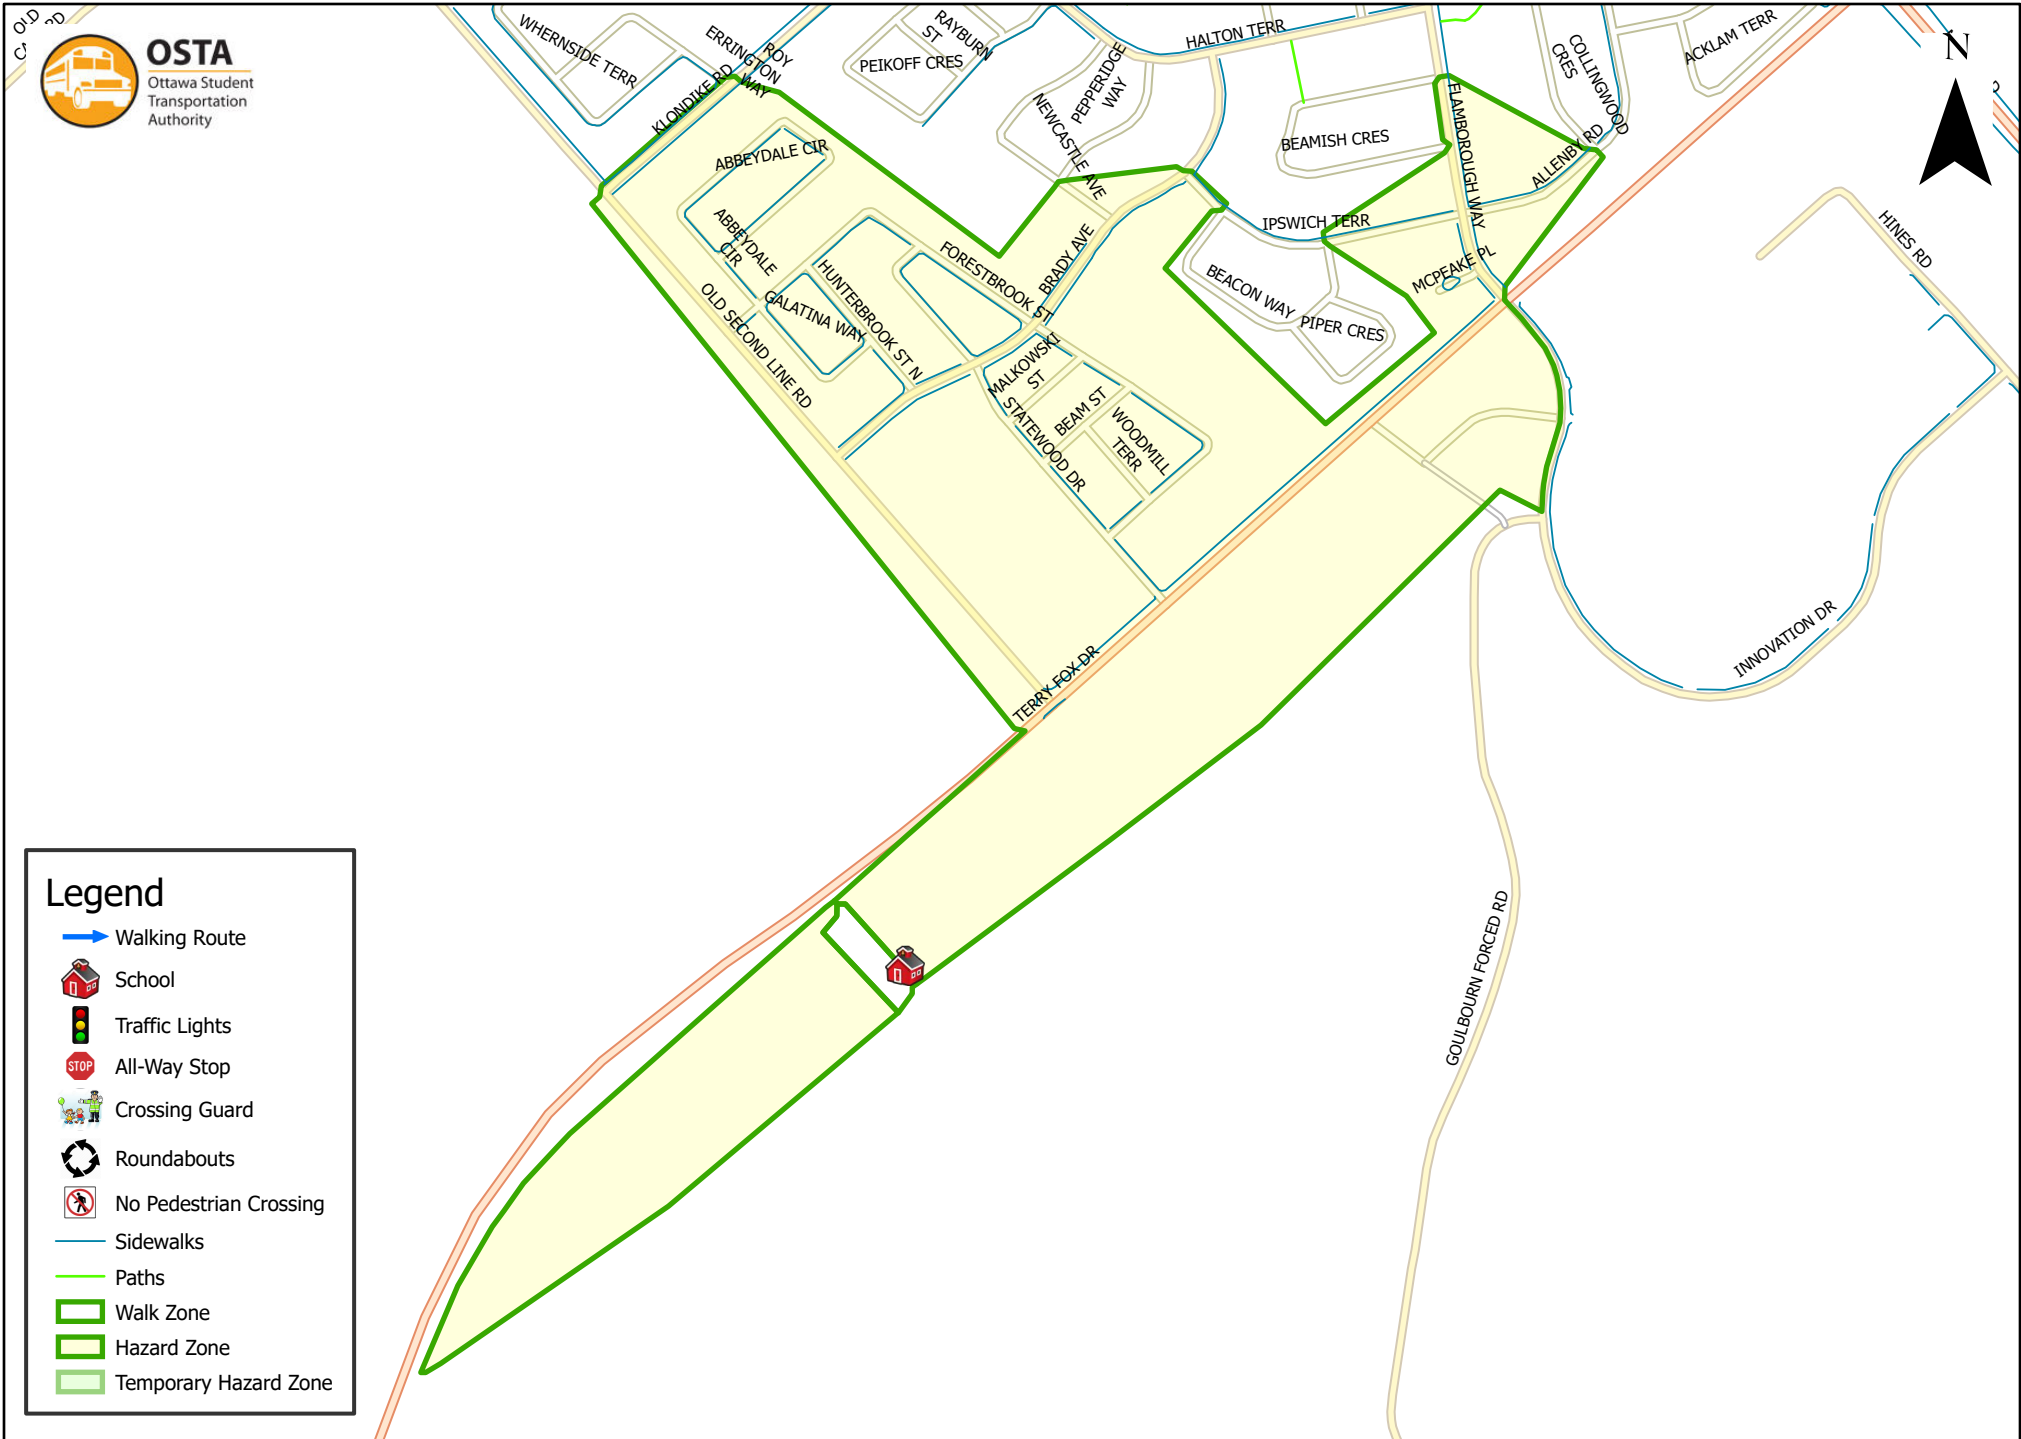

# St. Isabel School 1.6 km Walk Zone Grades 1-6

This map is intended for information purposes only. Ottawa Student Transportation Authority assumes no responsibility for people using these routes.