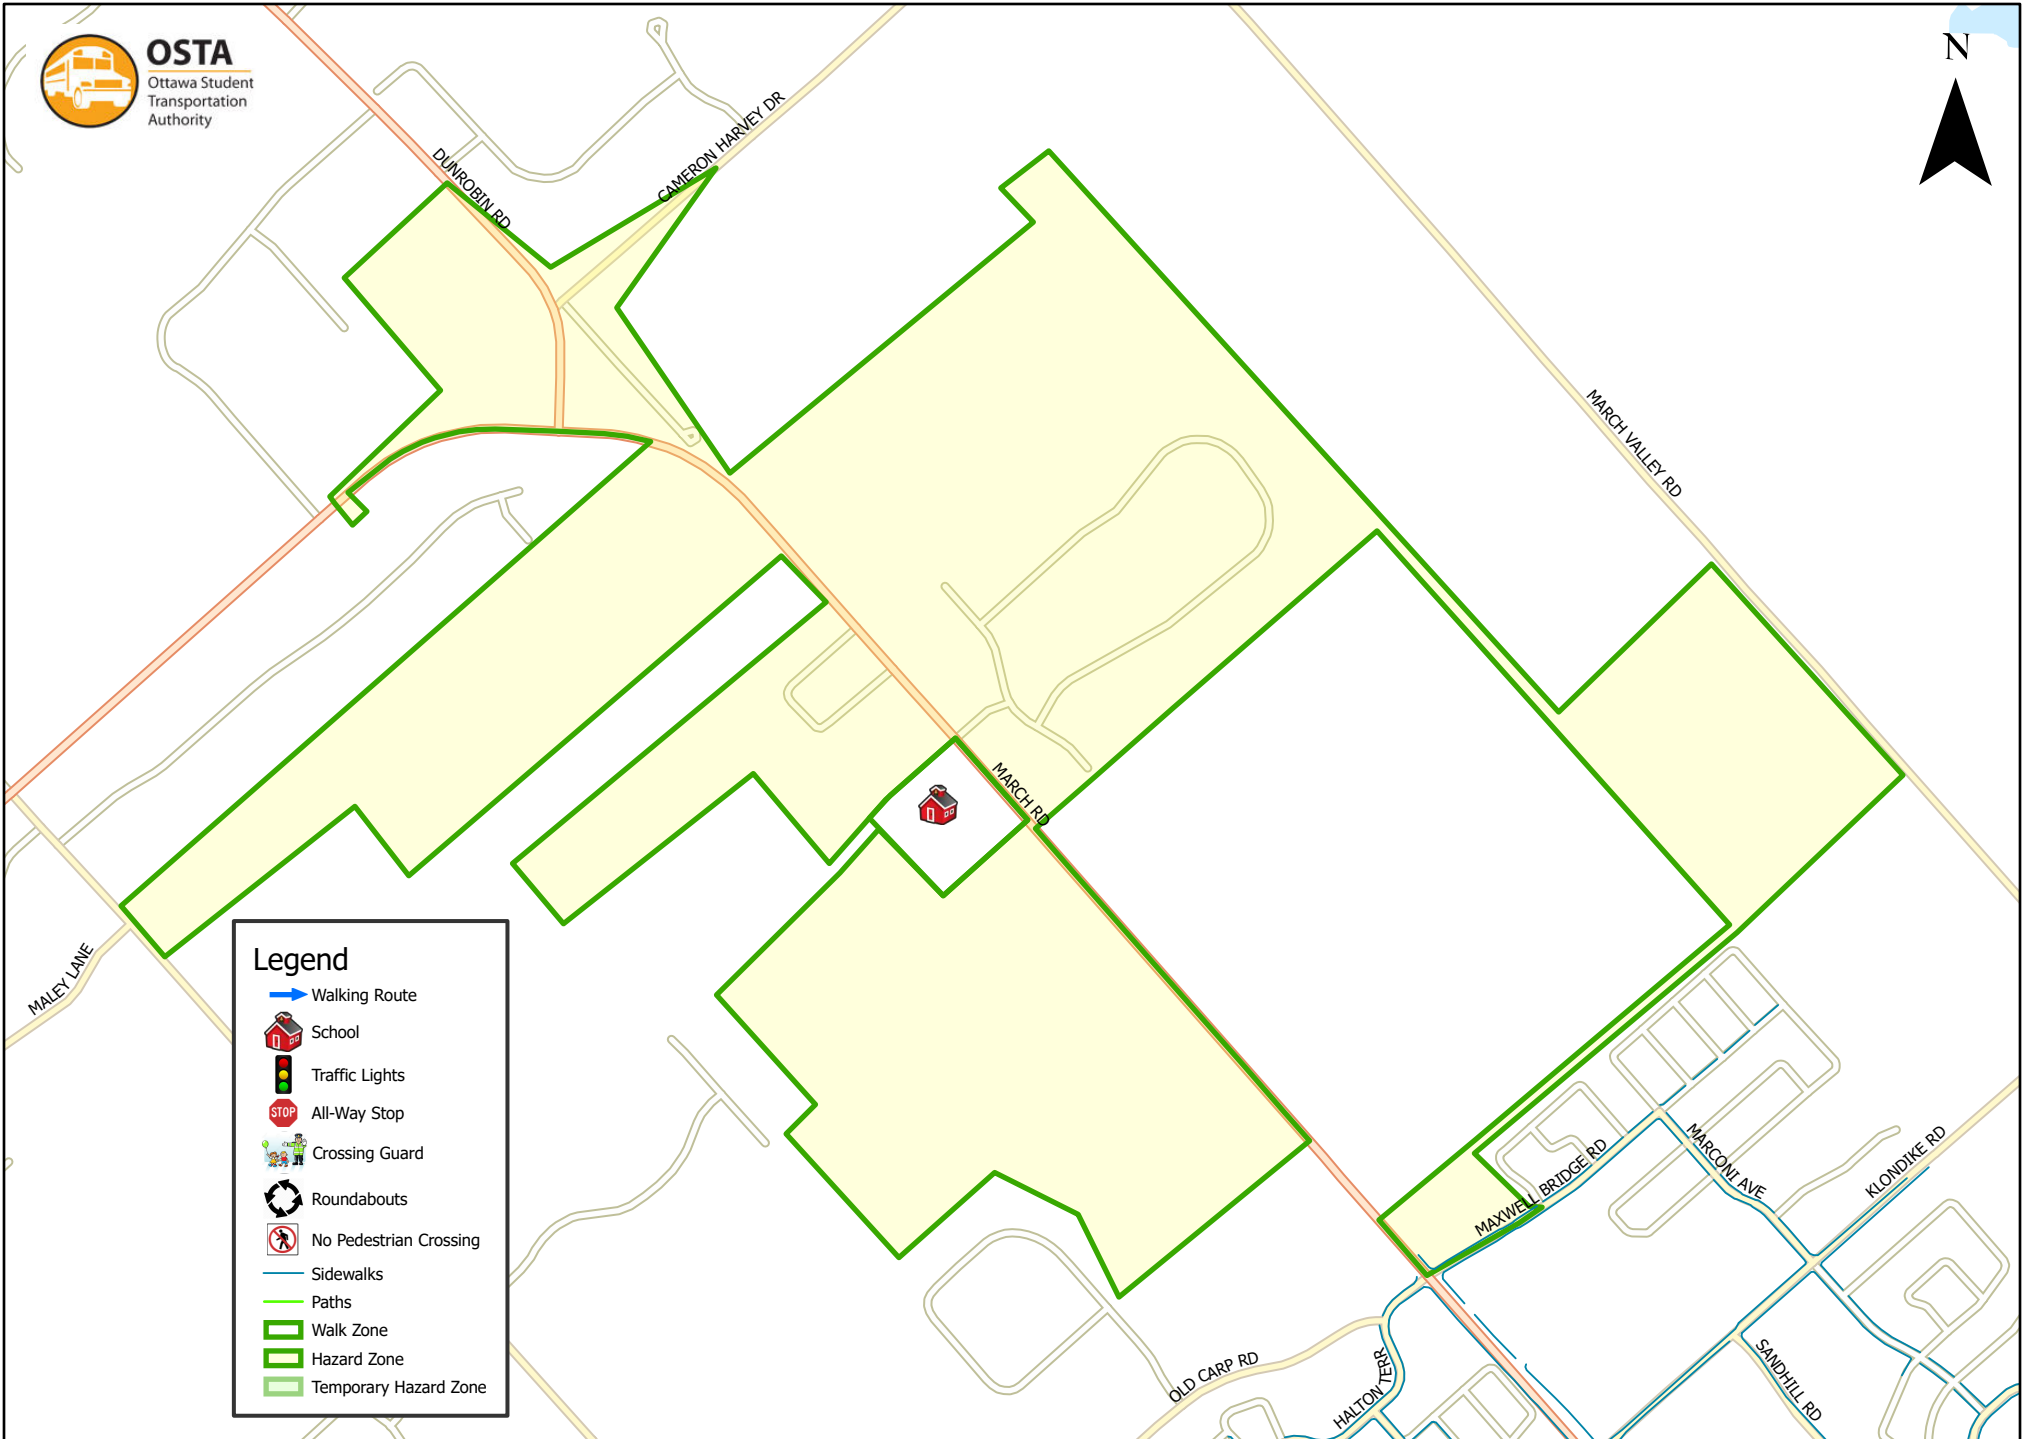

St. Isidore School 1.6 km Walk Zone Grades 1-6

This map is intended for information purposes only. Ottawa Student Transportation Authority assumes no responsibility for people using these routes.