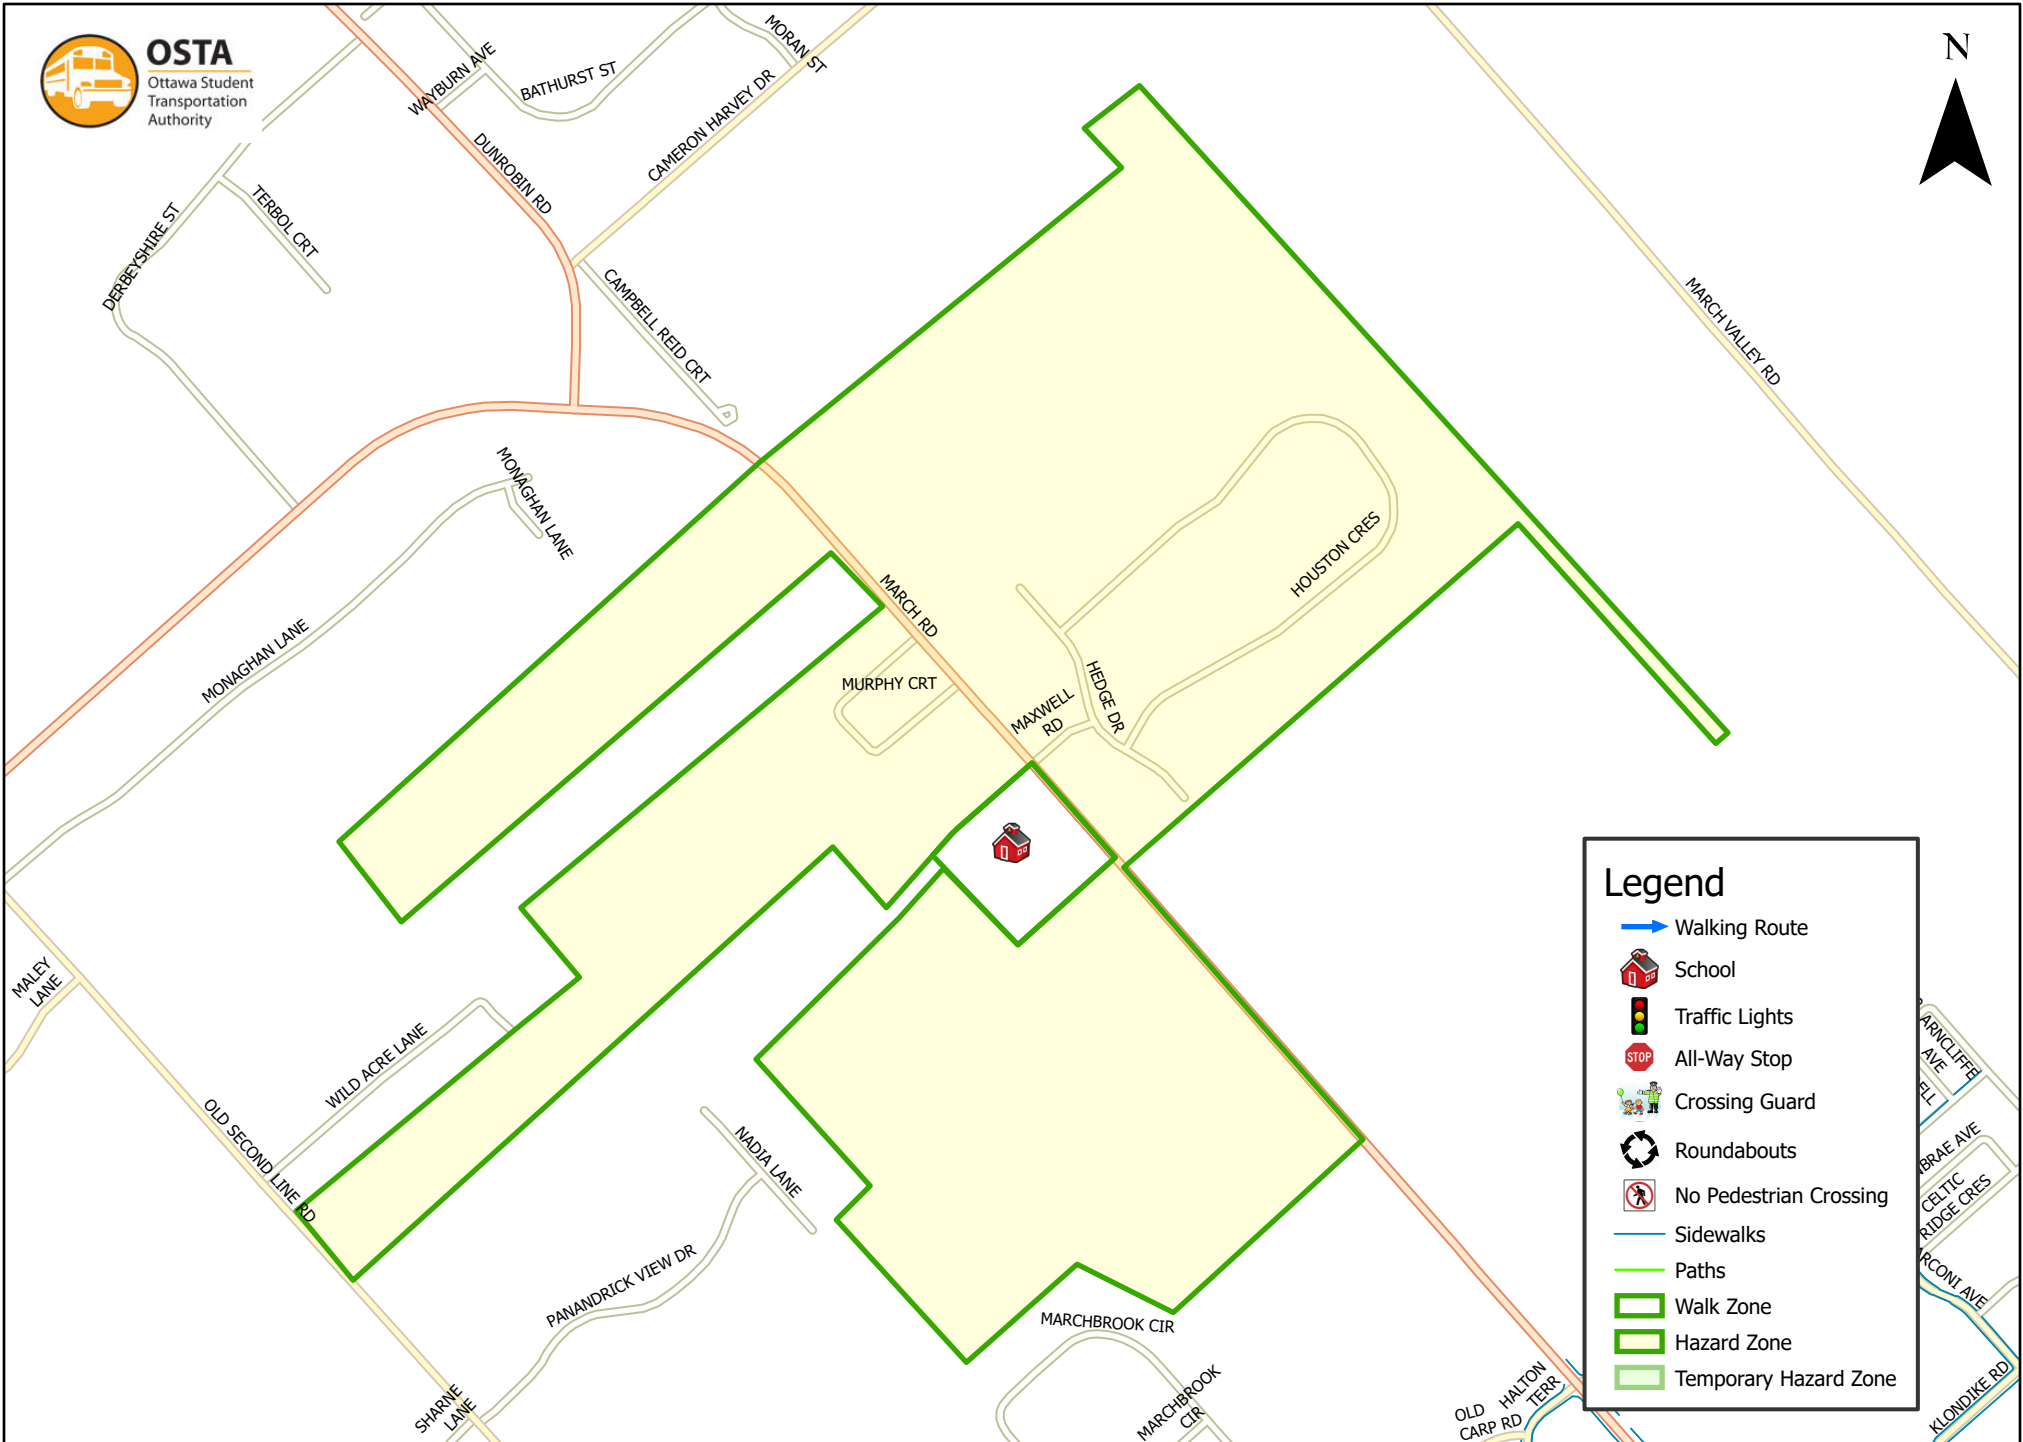

St. Isidore School 800 m Walk Zone Kindergarten

This map is intended for information purposes only. Ottawa Student Transportation Authority assumes no responsibility for people using these routes.