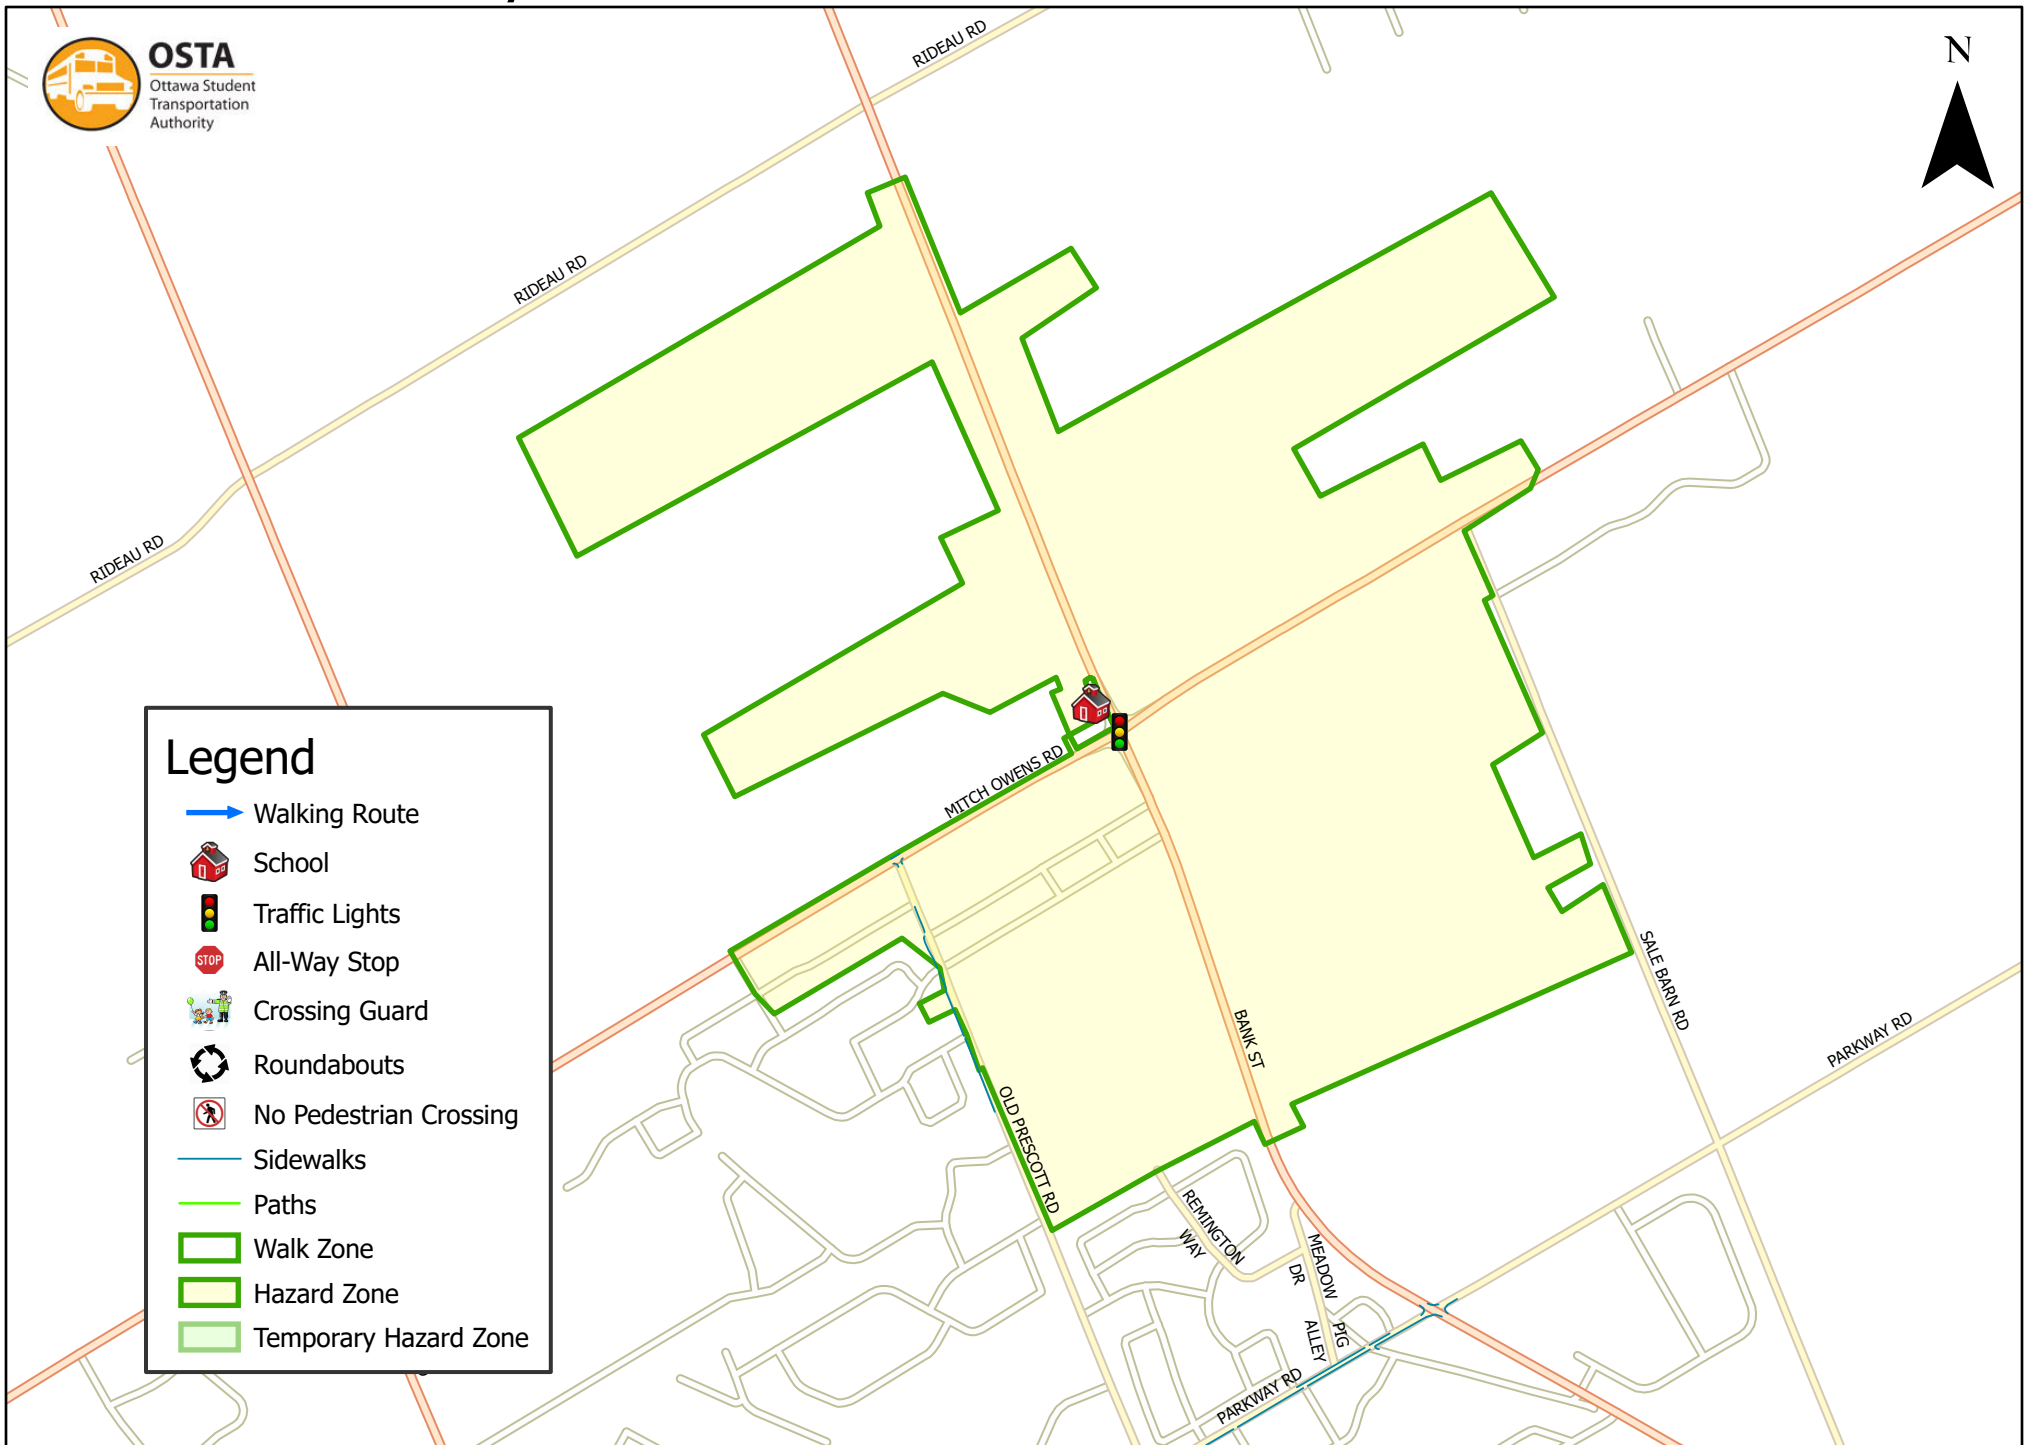

St. Mary's Gloucester 1.6km Walk Zone Grades 1-6

Legend

- Walking Route
- School
- Traffic Lights
- All-Way Stop
- Crossing Guard
- Roundabouts
- No Pedestrian Crossing
- Sidewalks
- Paths
- Walk Zone
- Hazard Zone
- Temporary Hazard Zone

This map is intended for information purposes only. Ottawa Student Transportation Authority assumes no responsibility for people using these routes.