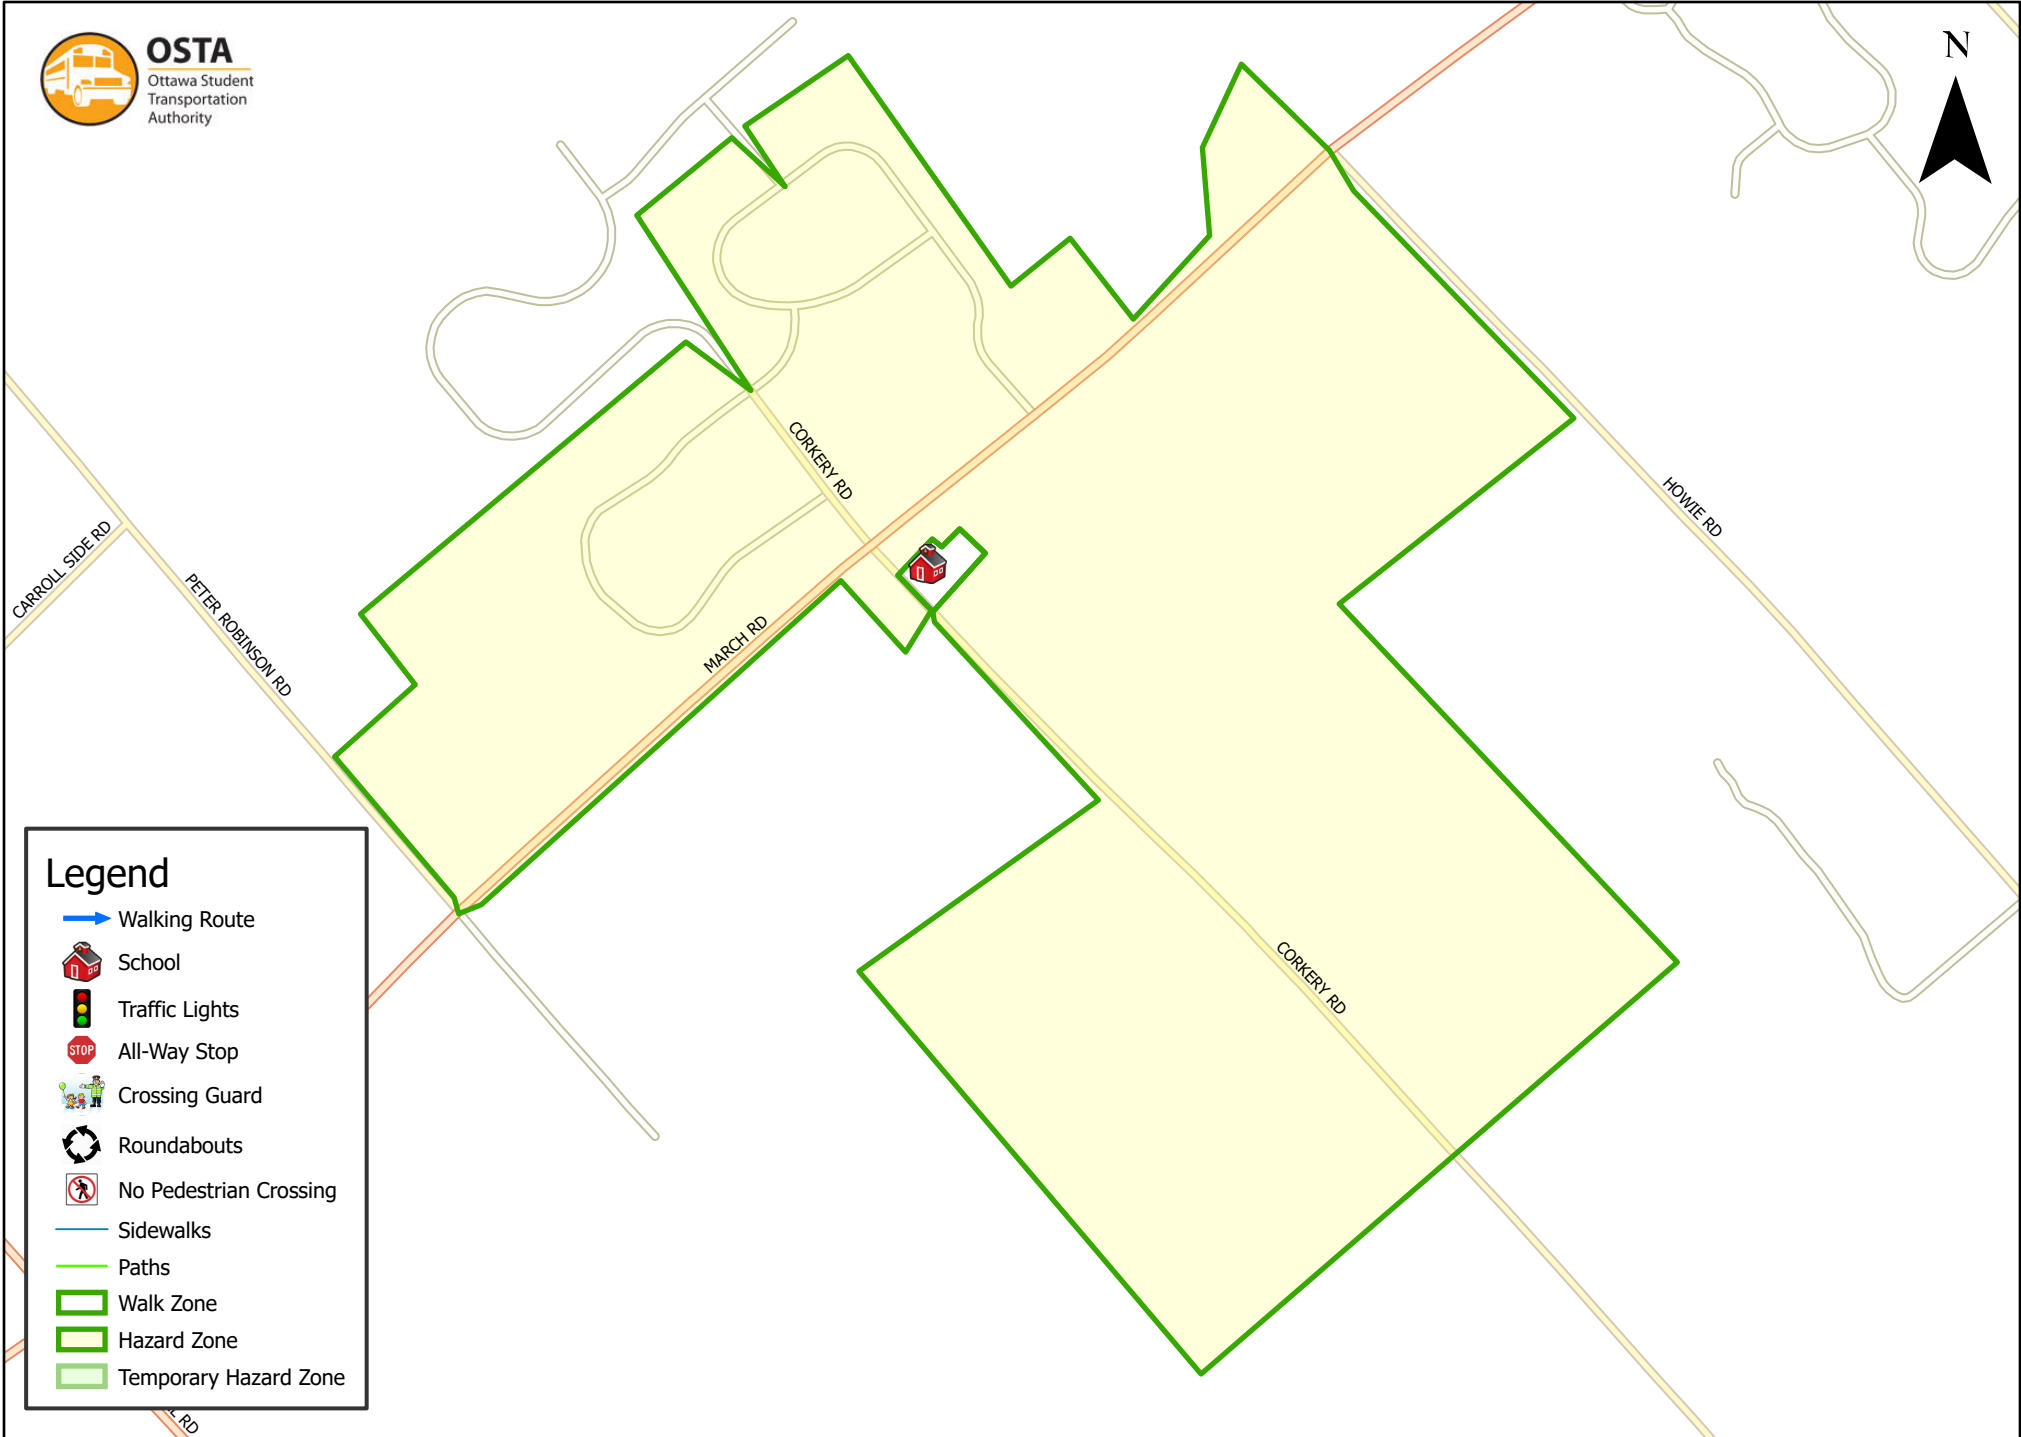

St. Michael Corkery 1.6 km Walk Zone 1-6

Legend

- Walking Route
- School
- Traffic Lights
- All-Way Stop
- Crossing Guard
- Roundabouts
- No Pedestrian Crossing
- Sidewalks
- Paths
- Walk Zone
- Hazard Zone
- Temporary Hazard Zone

This map is intended for information purposes only. Ottawa Student Transportation Authority assumes no responsibility for people using these routes.