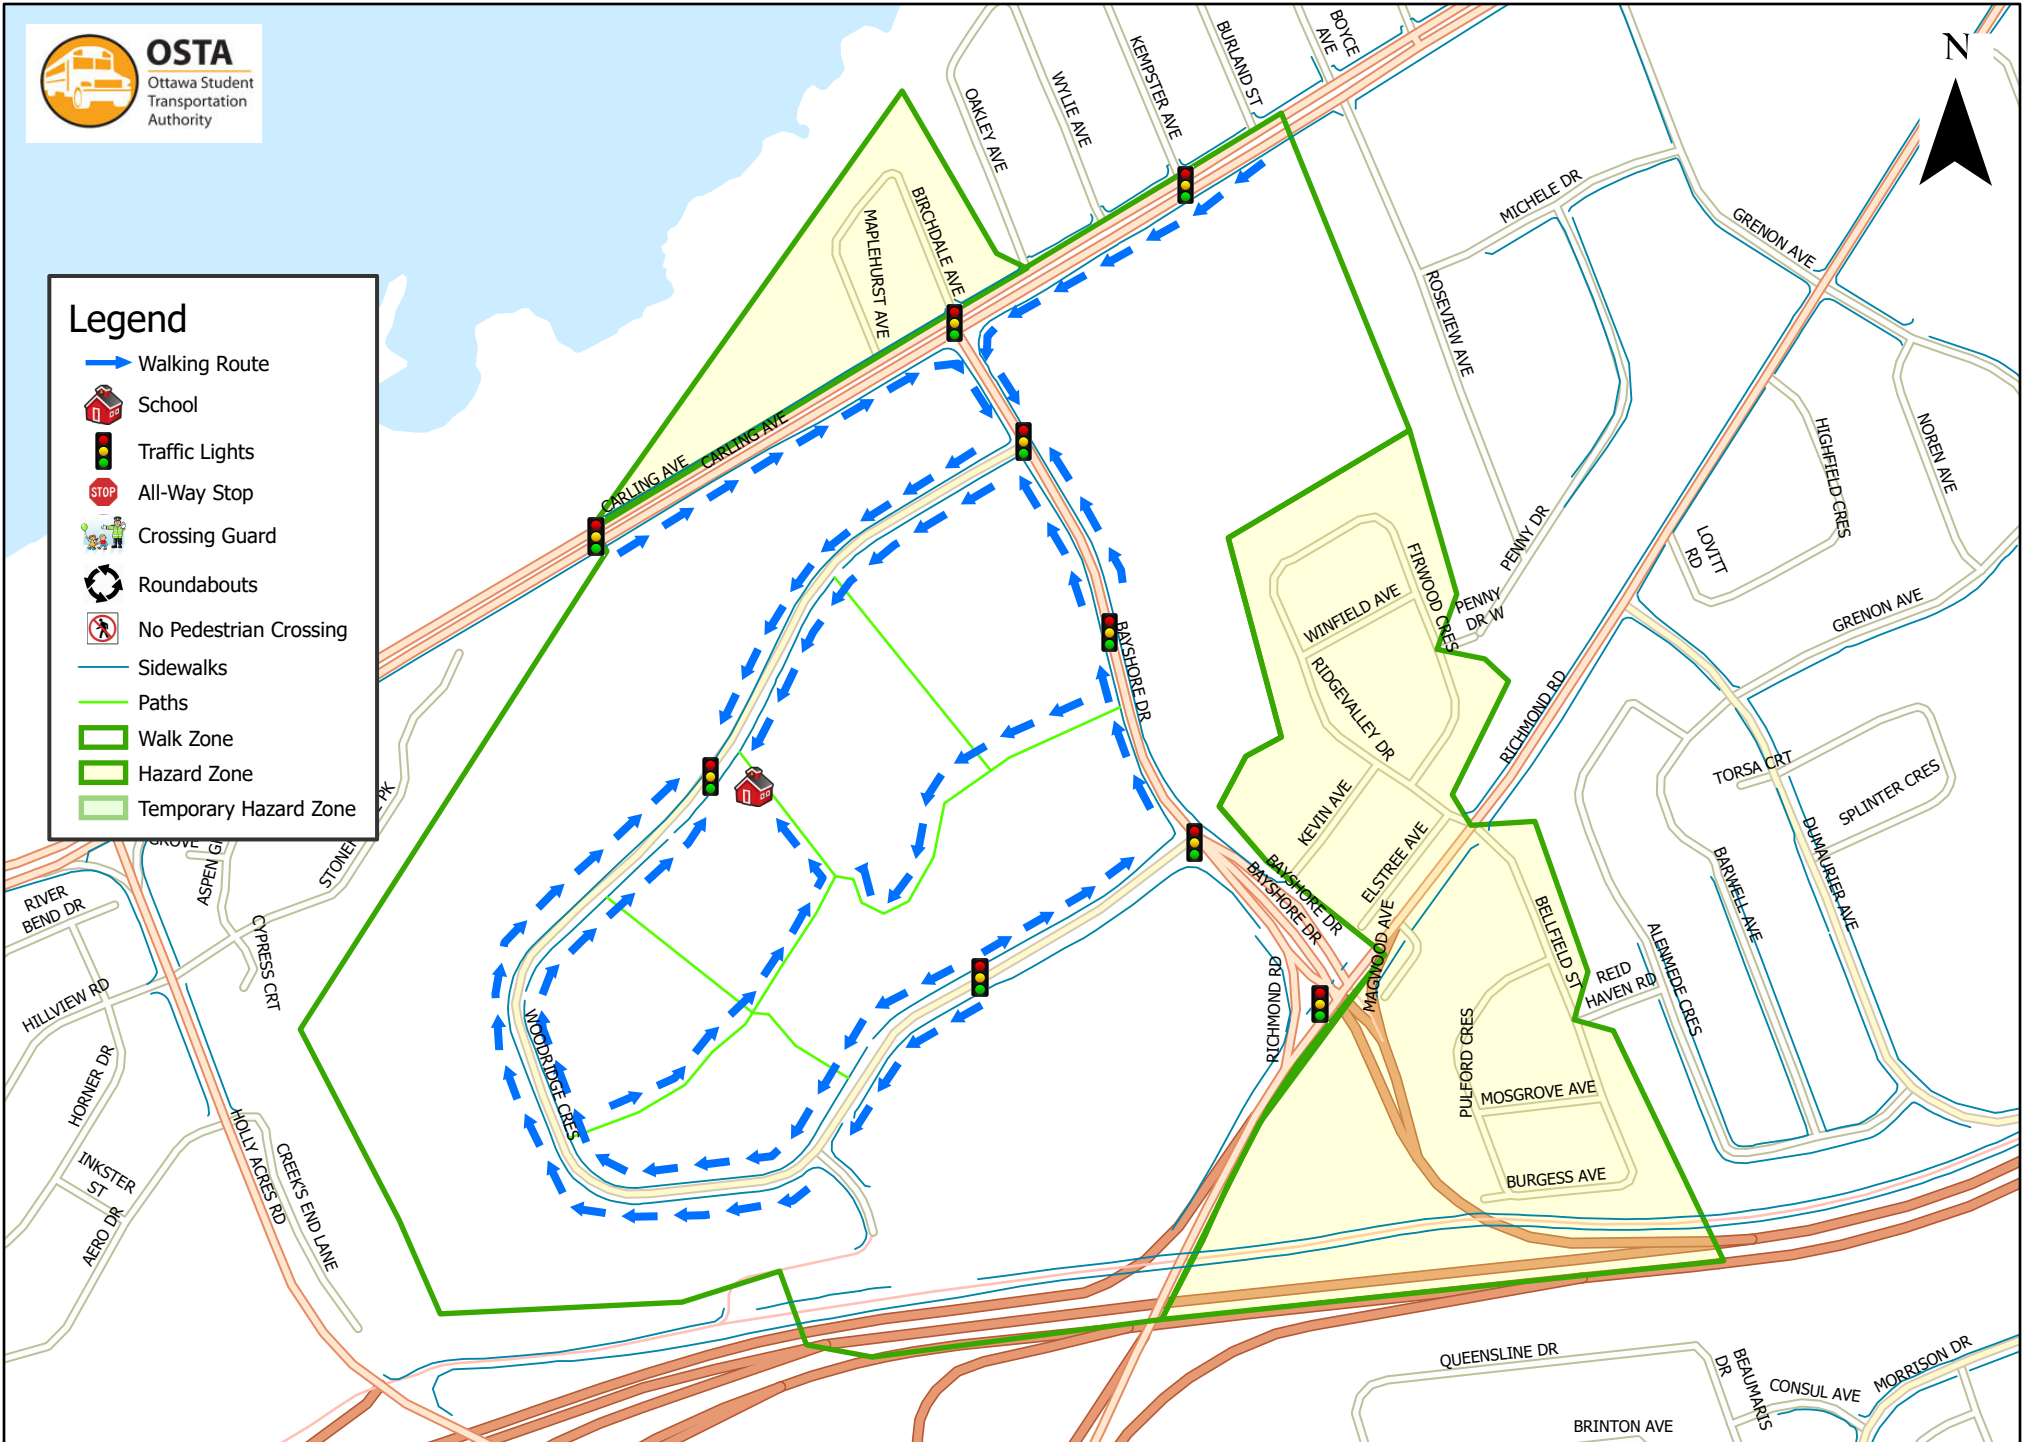

# Bayshore Public School 1.6 km Walk Zone Grades 1-6

**Legend**

- Walking Route
- School
- Traffic Lights
- All-Way Stop
- Crossing Guard
- Roundabouts
- No Pedestrian Crossing
- Sidewalks
- Paths
- Walk Zone
- Hazard Zone
- Temporary Hazard Zone

This map is intended for information purposes only. Ottawa Student Transportation Authority assumes no responsibility for people using these routes.