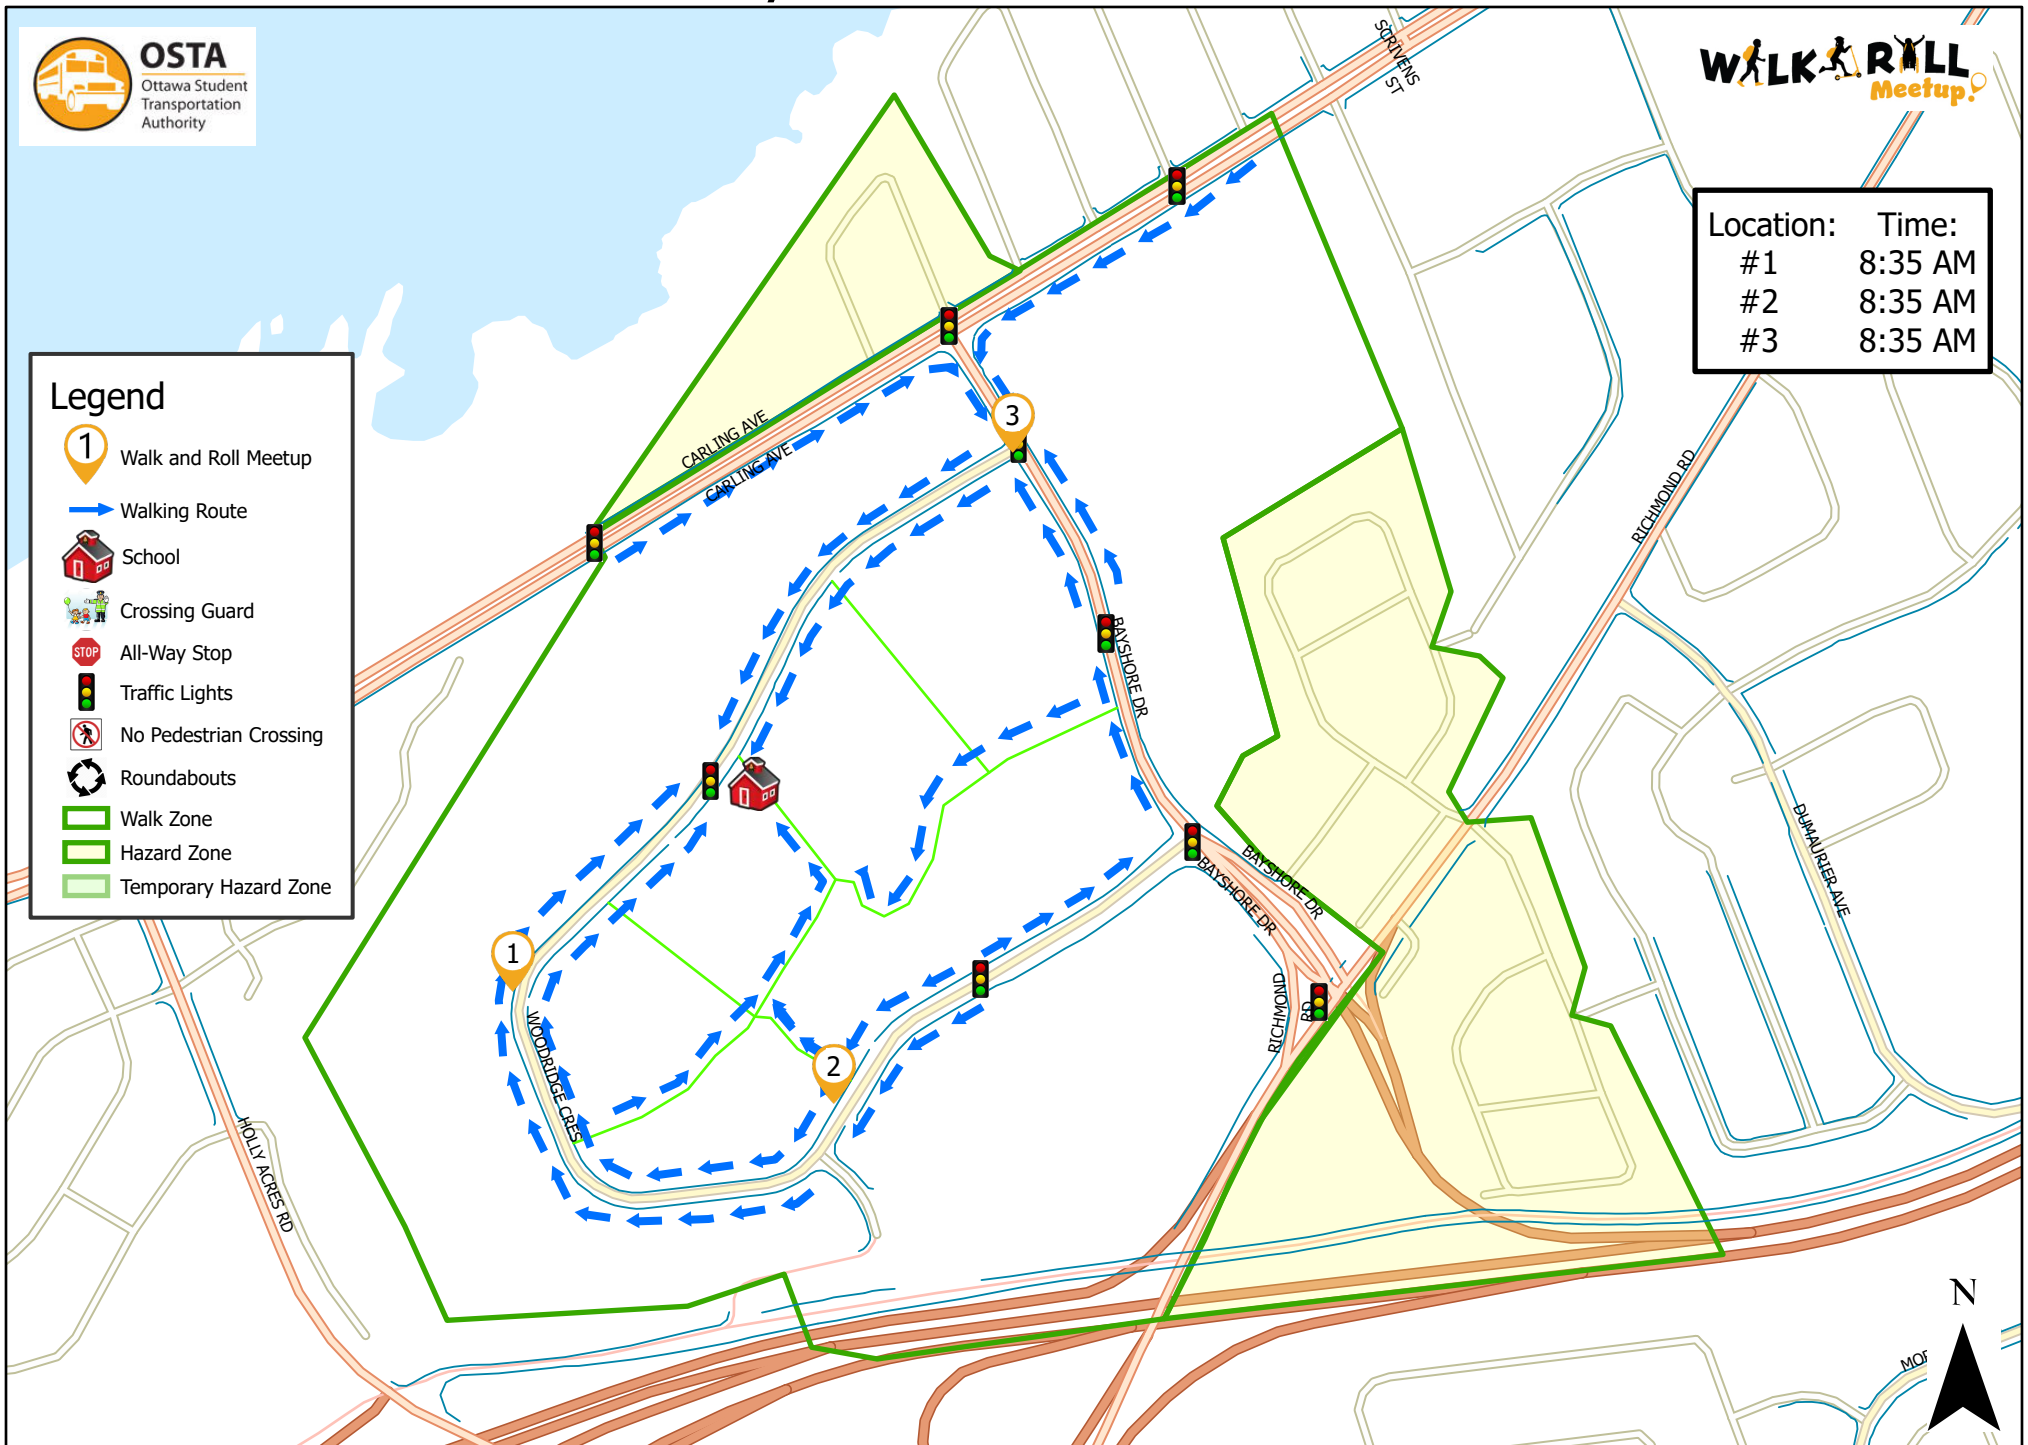

Bayshore Public School

Legend

- Walk and Roll Meetup
- Walking Route
- School
- Crossing Guard
- All-Way Stop
- Traffic Lights
- No Pedestrian Crossing
- Roundabouts
- Walk Zone
- Hazard Zone
- Temporary Hazard Zone

Location:	Time:
#1	8:35 AM
#2	8:35 AM
#3	8:35 AM

This map is intended for information purposes only. Ottawa Student Transportation Authority assumes no responsibility for people using these routes.