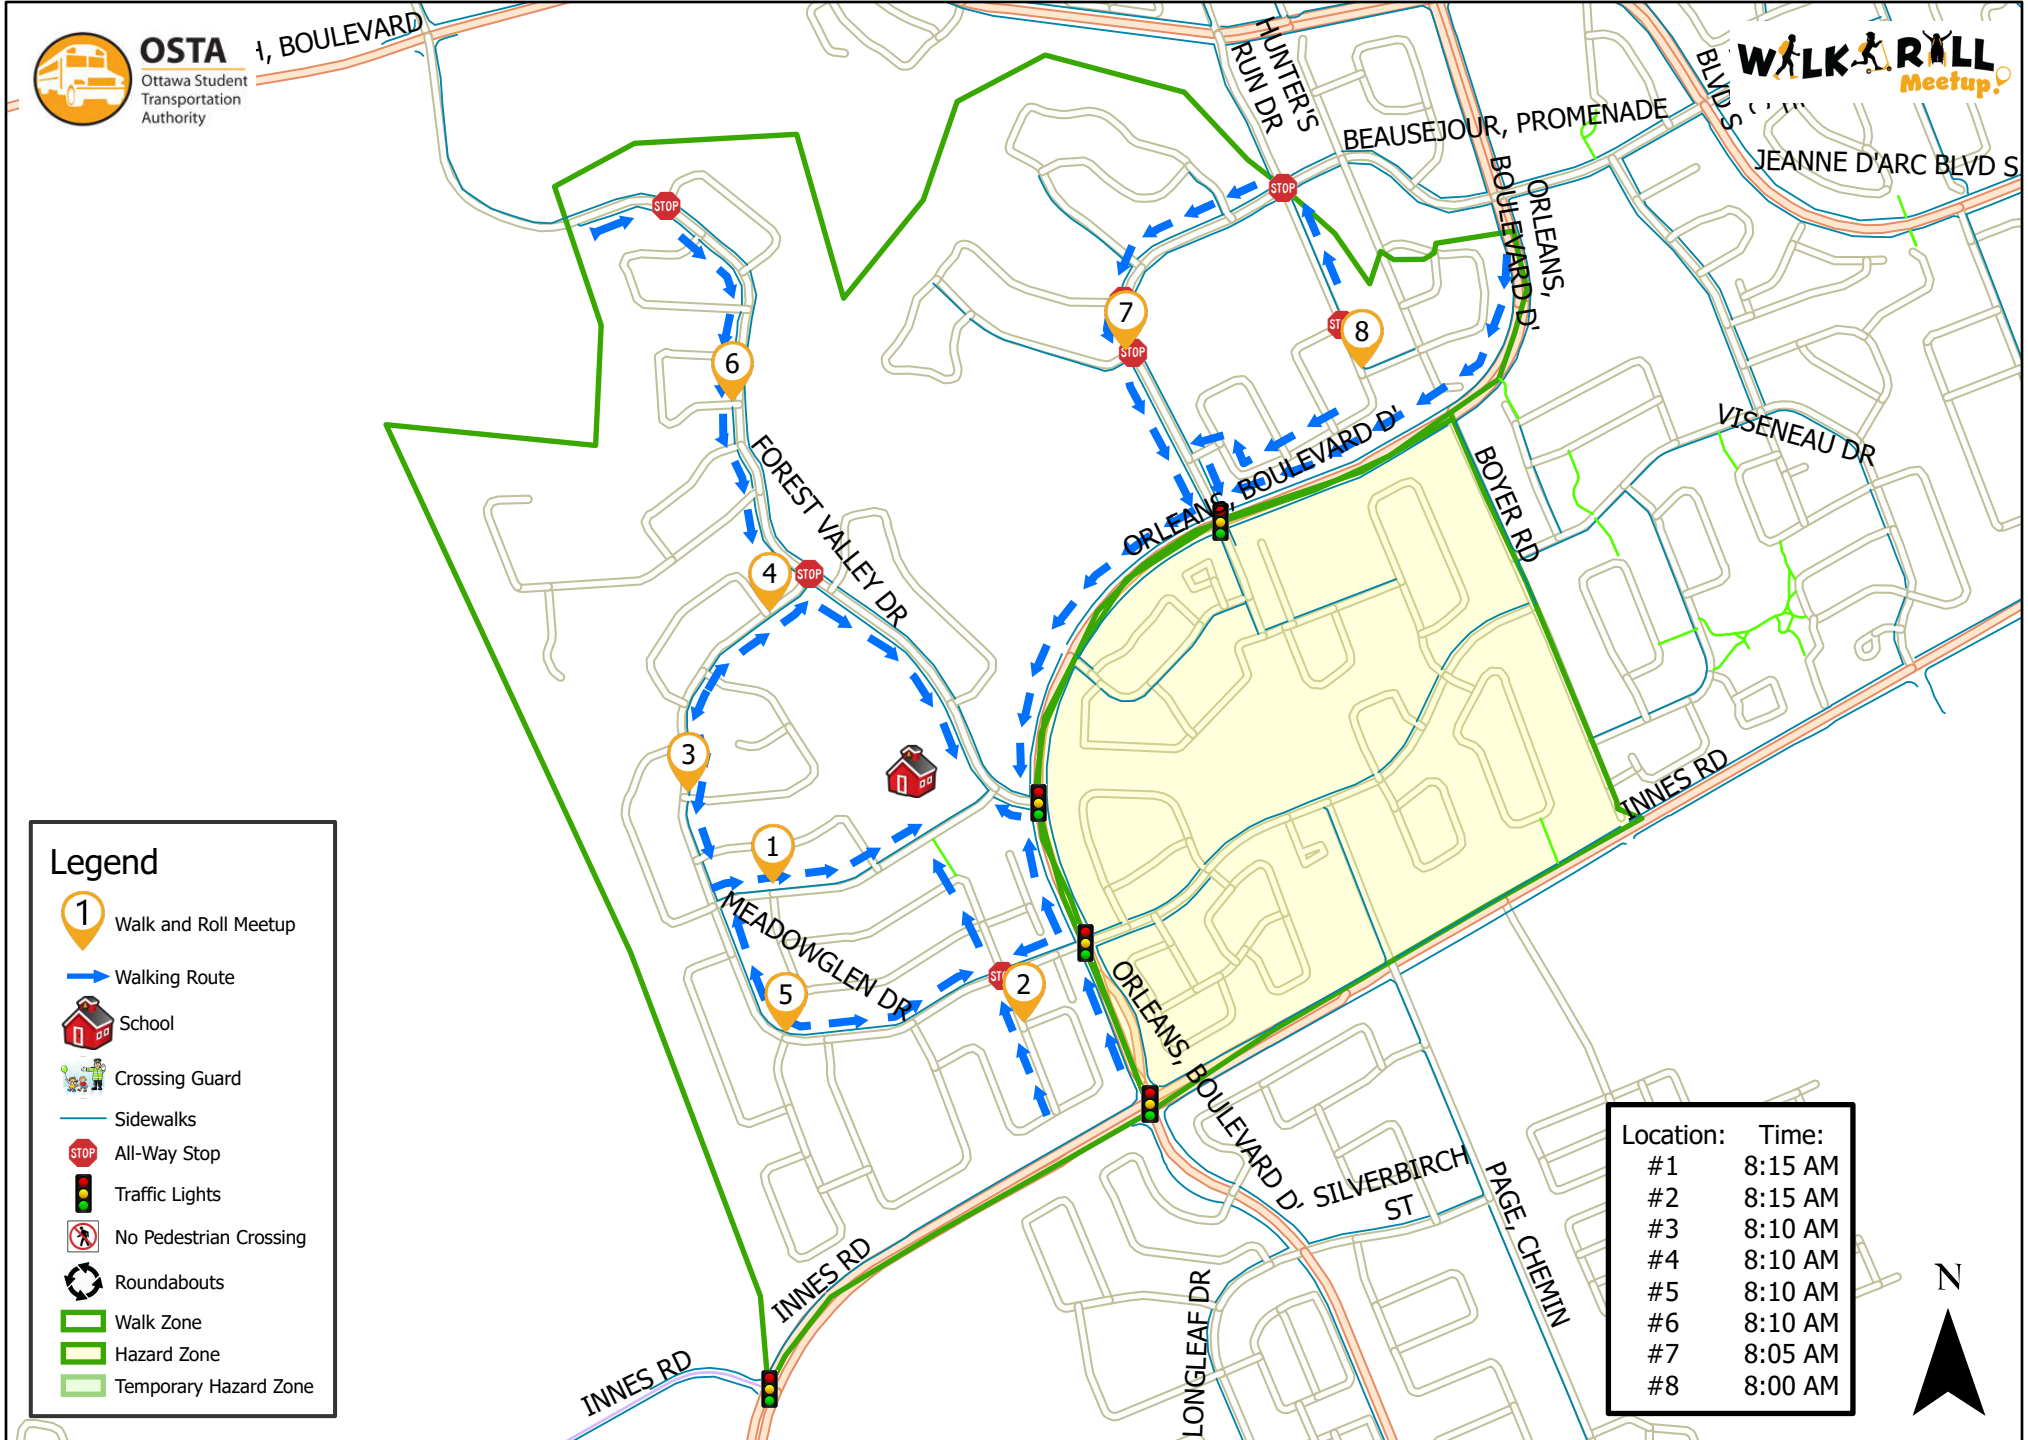

Forest Valley Elementary School

Legend

- Walk and Roll Meetup
- Walking Route
- School
- Crossing Guard
- Sidewalks
- All-Way Stop
- Traffic Lights
- No Pedestrian Crossing
- Roundabouts
- Walk Zone
- Hazard Zone
- Temporary Hazard Zone

Location:	Time:
#1	8:15 AM
#2	8:15 AM
#3	8:10 AM
#4	8:10 AM
#5	8:10 AM
#6	8:10 AM
#7	8:05 AM
#8	8:00 AM

This map is intended for information purposes only. Ottawa Student Transportation Authority assumes no responsibility for people using these routes.