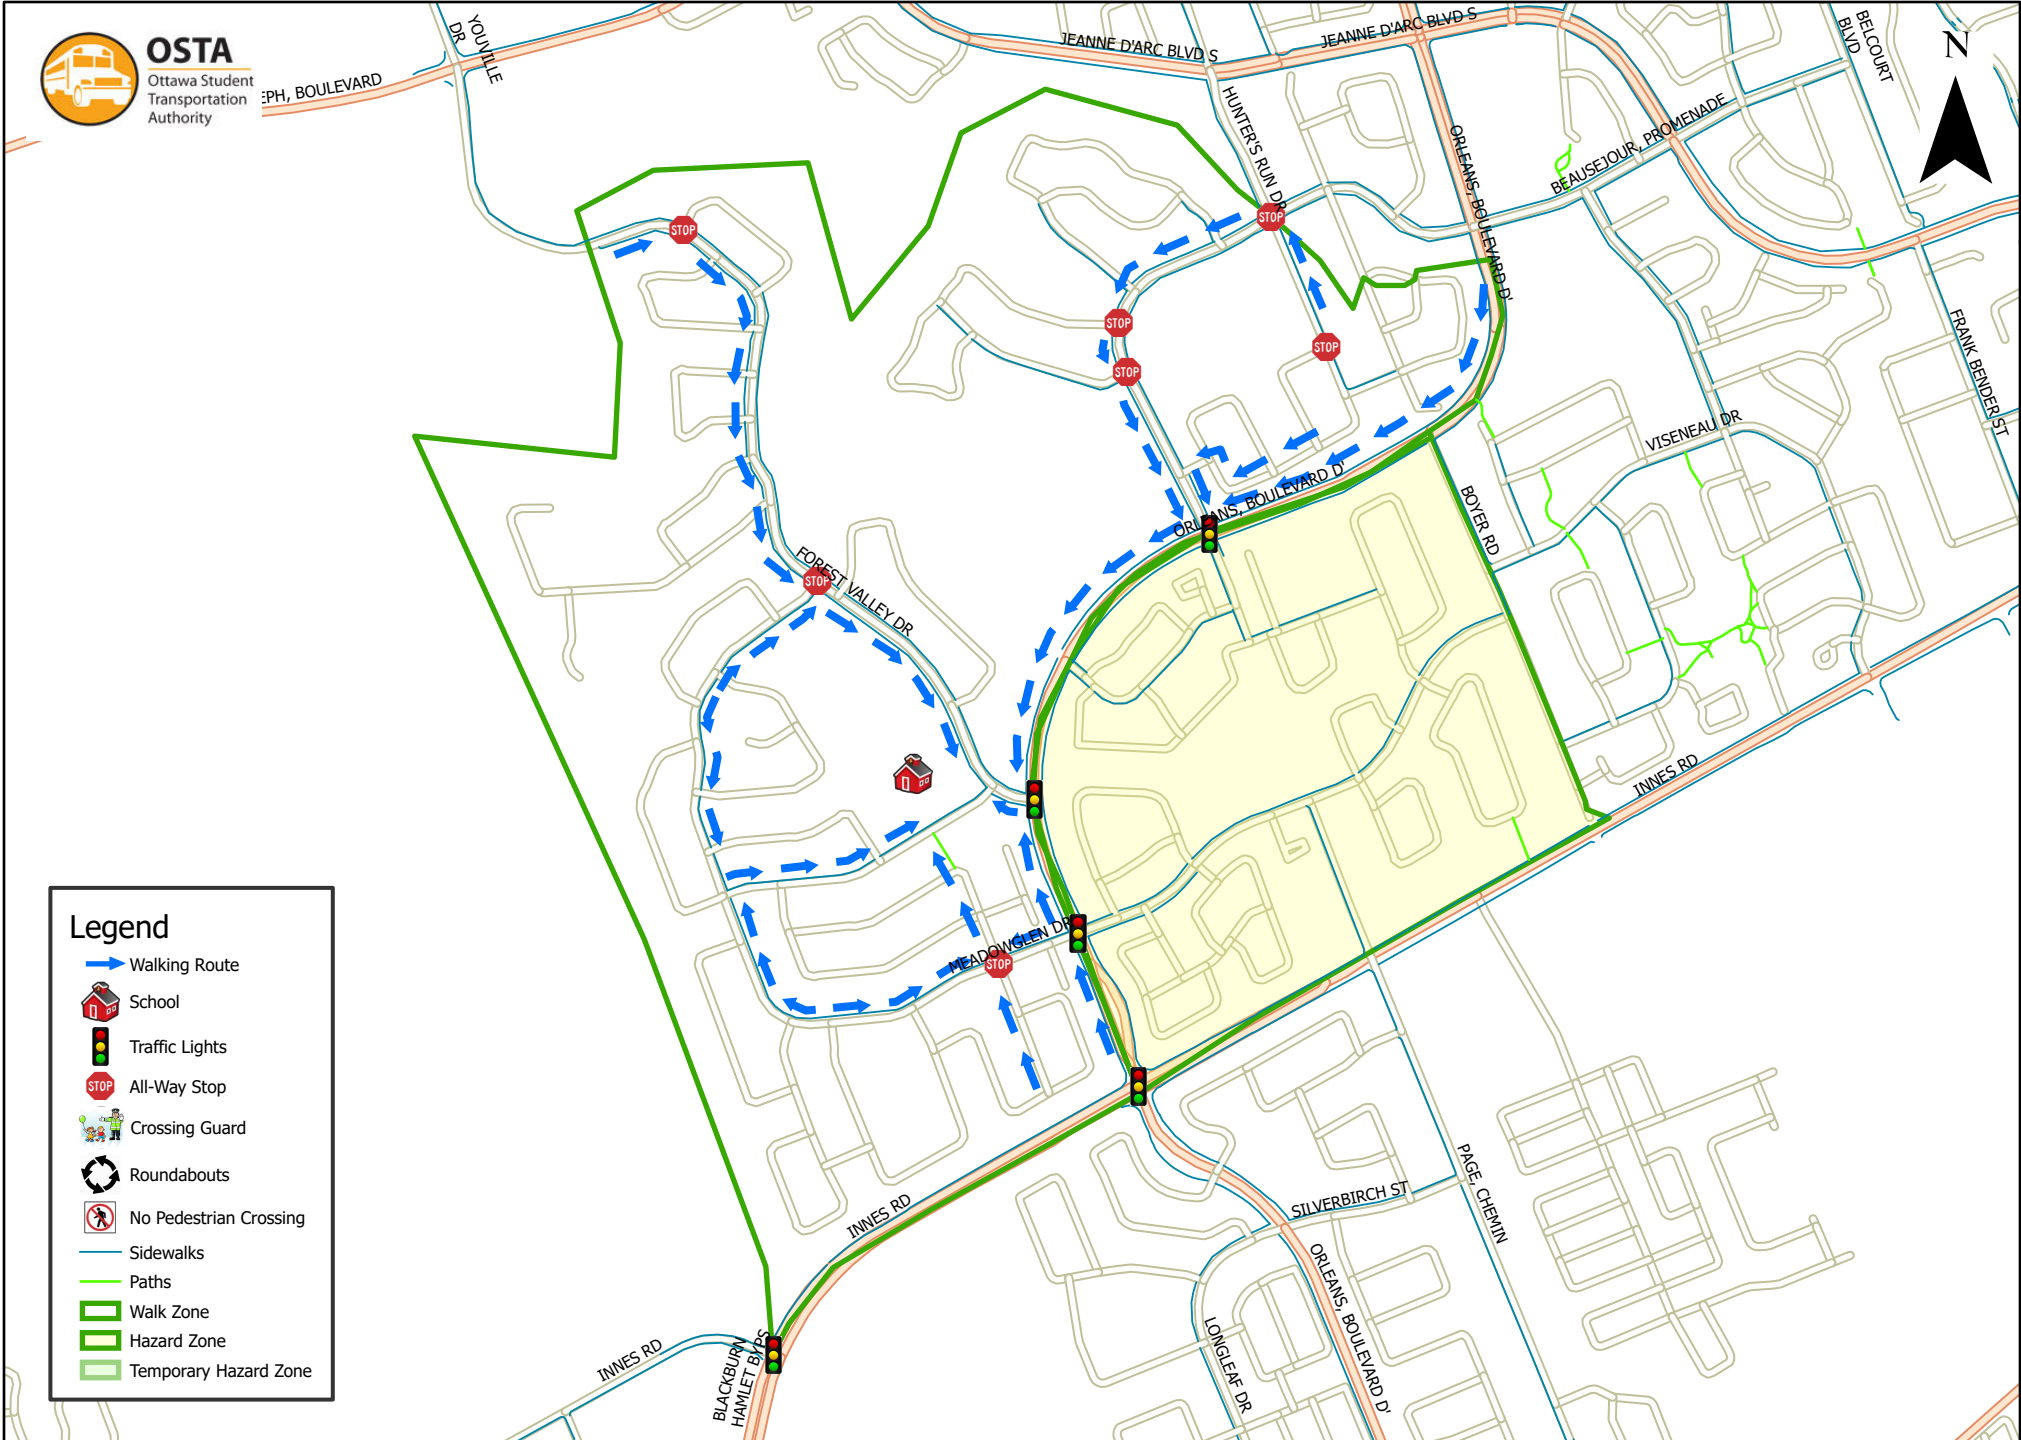

# Forest Valley Elementary School 1.6 km Walk Zone Grades 1-6

**Legend**

- Walking Route
- School
- Traffic Lights
- All-Way Stop
- Crossing Guard
- Roundabouts
- No Pedestrian Crossing
- Sidewalks
- Paths
- Walk Zone
- Hazard Zone
- Temporary Hazard Zone

This map is intended for information purposes only. Ottawa Student Transportation Authority assumes no responsibility for people using these routes.