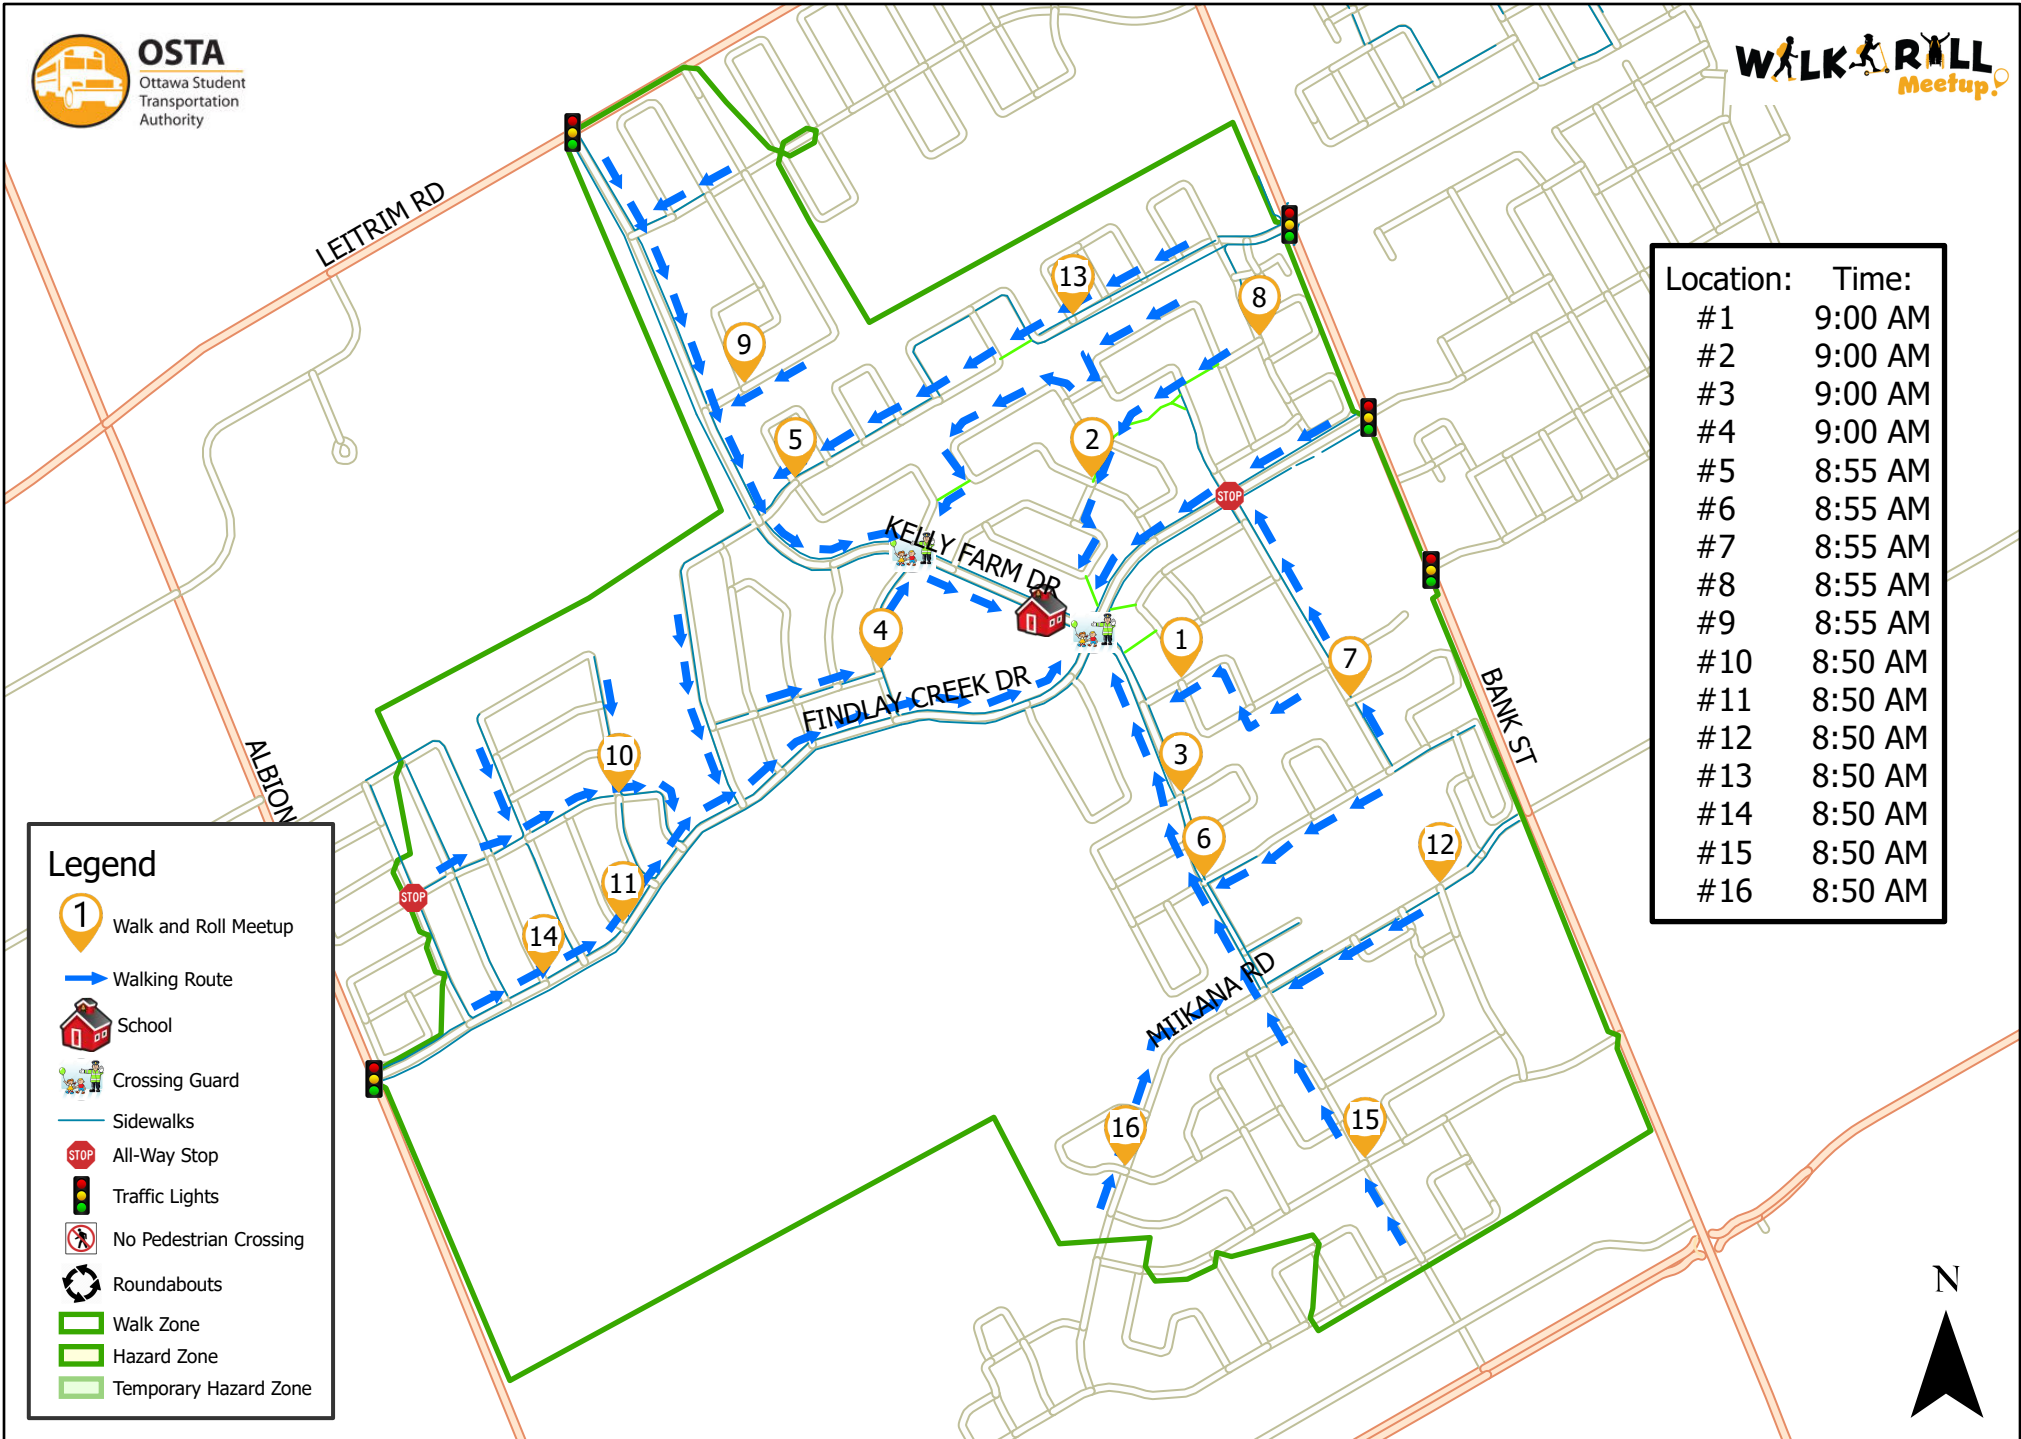

# Vimy Ridge Public School

Location:	Time:
#1	9:00 AM
#2	9:00 AM
#3	9:00 AM
#4	9:00 AM
#5	8:55 AM
#6	8:55 AM
#7	8:55 AM
#8	8:55 AM
#9	8:55 AM
#10	8:50 AM
#11	8:50 AM
#12	8:50 AM
#13	8:50 AM
#14	8:50 AM
#15	8:50 AM
#16	8:50 AM

**Legend**

- 1 Walk and Roll Meetup
- Walking Route
- School
- Crossing Guard
- Sidewalks
- All-Way Stop
- Traffic Lights
- No Pedestrian Crossing
- Roundabouts
- Walk Zone
- Hazard Zone
- Temporary Hazard Zone

This map is intended for information purposes only. Ottawa Student Transportation Authority assumes no responsibility for people using these routes.