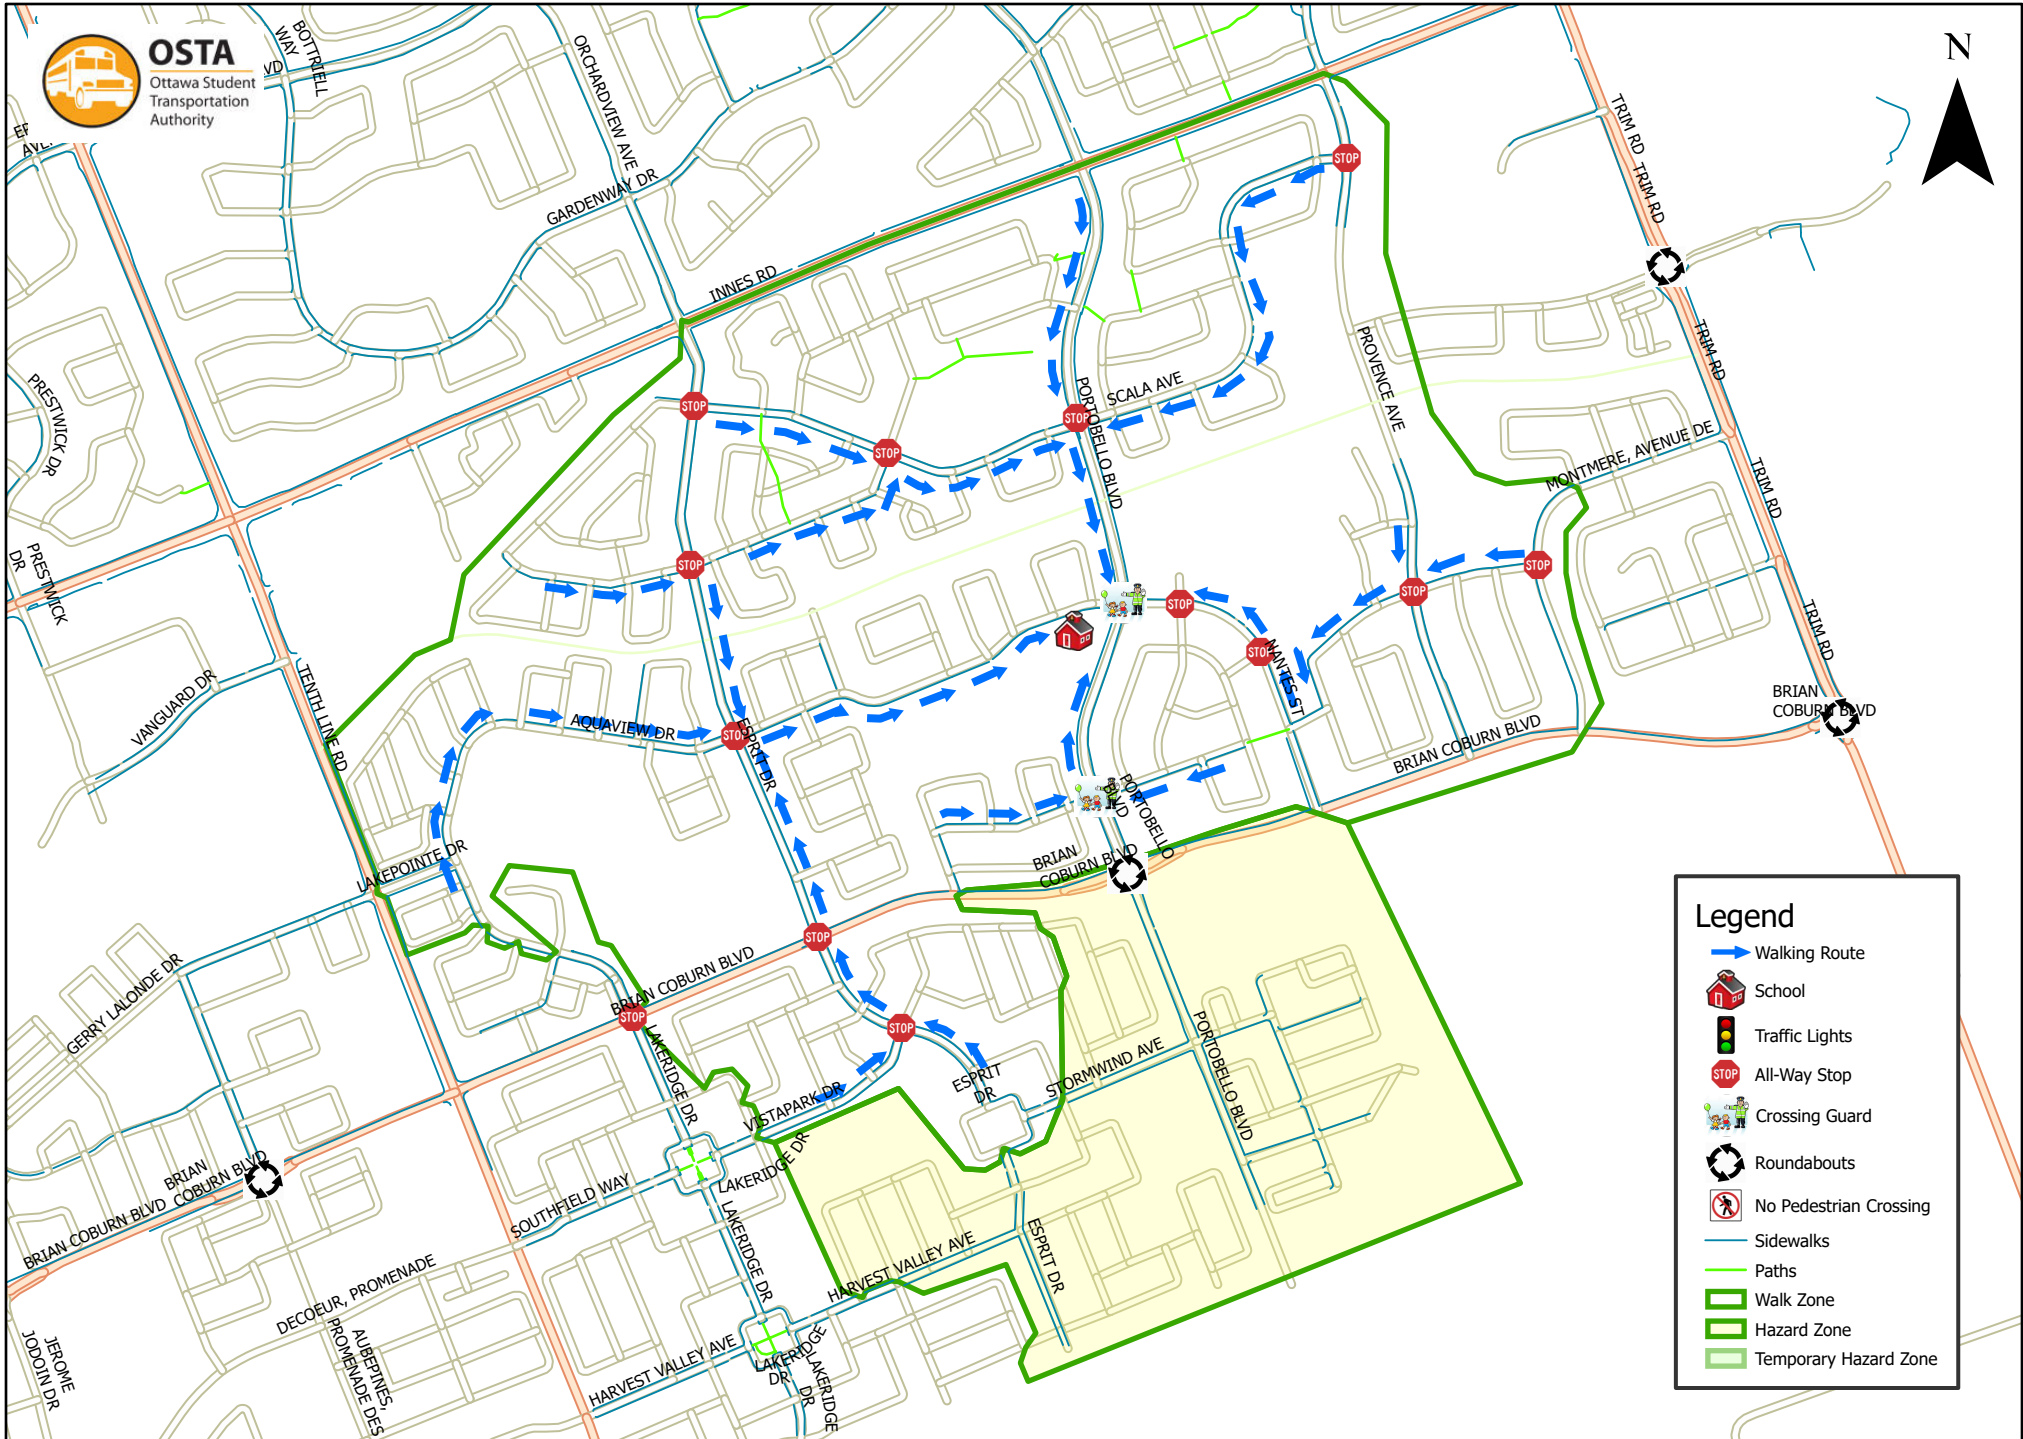

Avalon Public School 1.6 km Walk Zone Grades 1-6

Legend

- Walking Route
- School
- Traffic Lights
- All-Way Stop
- Crossing Guard
- Roundabouts
- No Pedestrian Crossing
- Sidewalks
- Paths
- Walk Zone
- Hazard Zone
- Temporary Hazard Zone

This map is intended for information purposes only. Ottawa Student Transportation Authority assumes no responsibility for people using these routes.