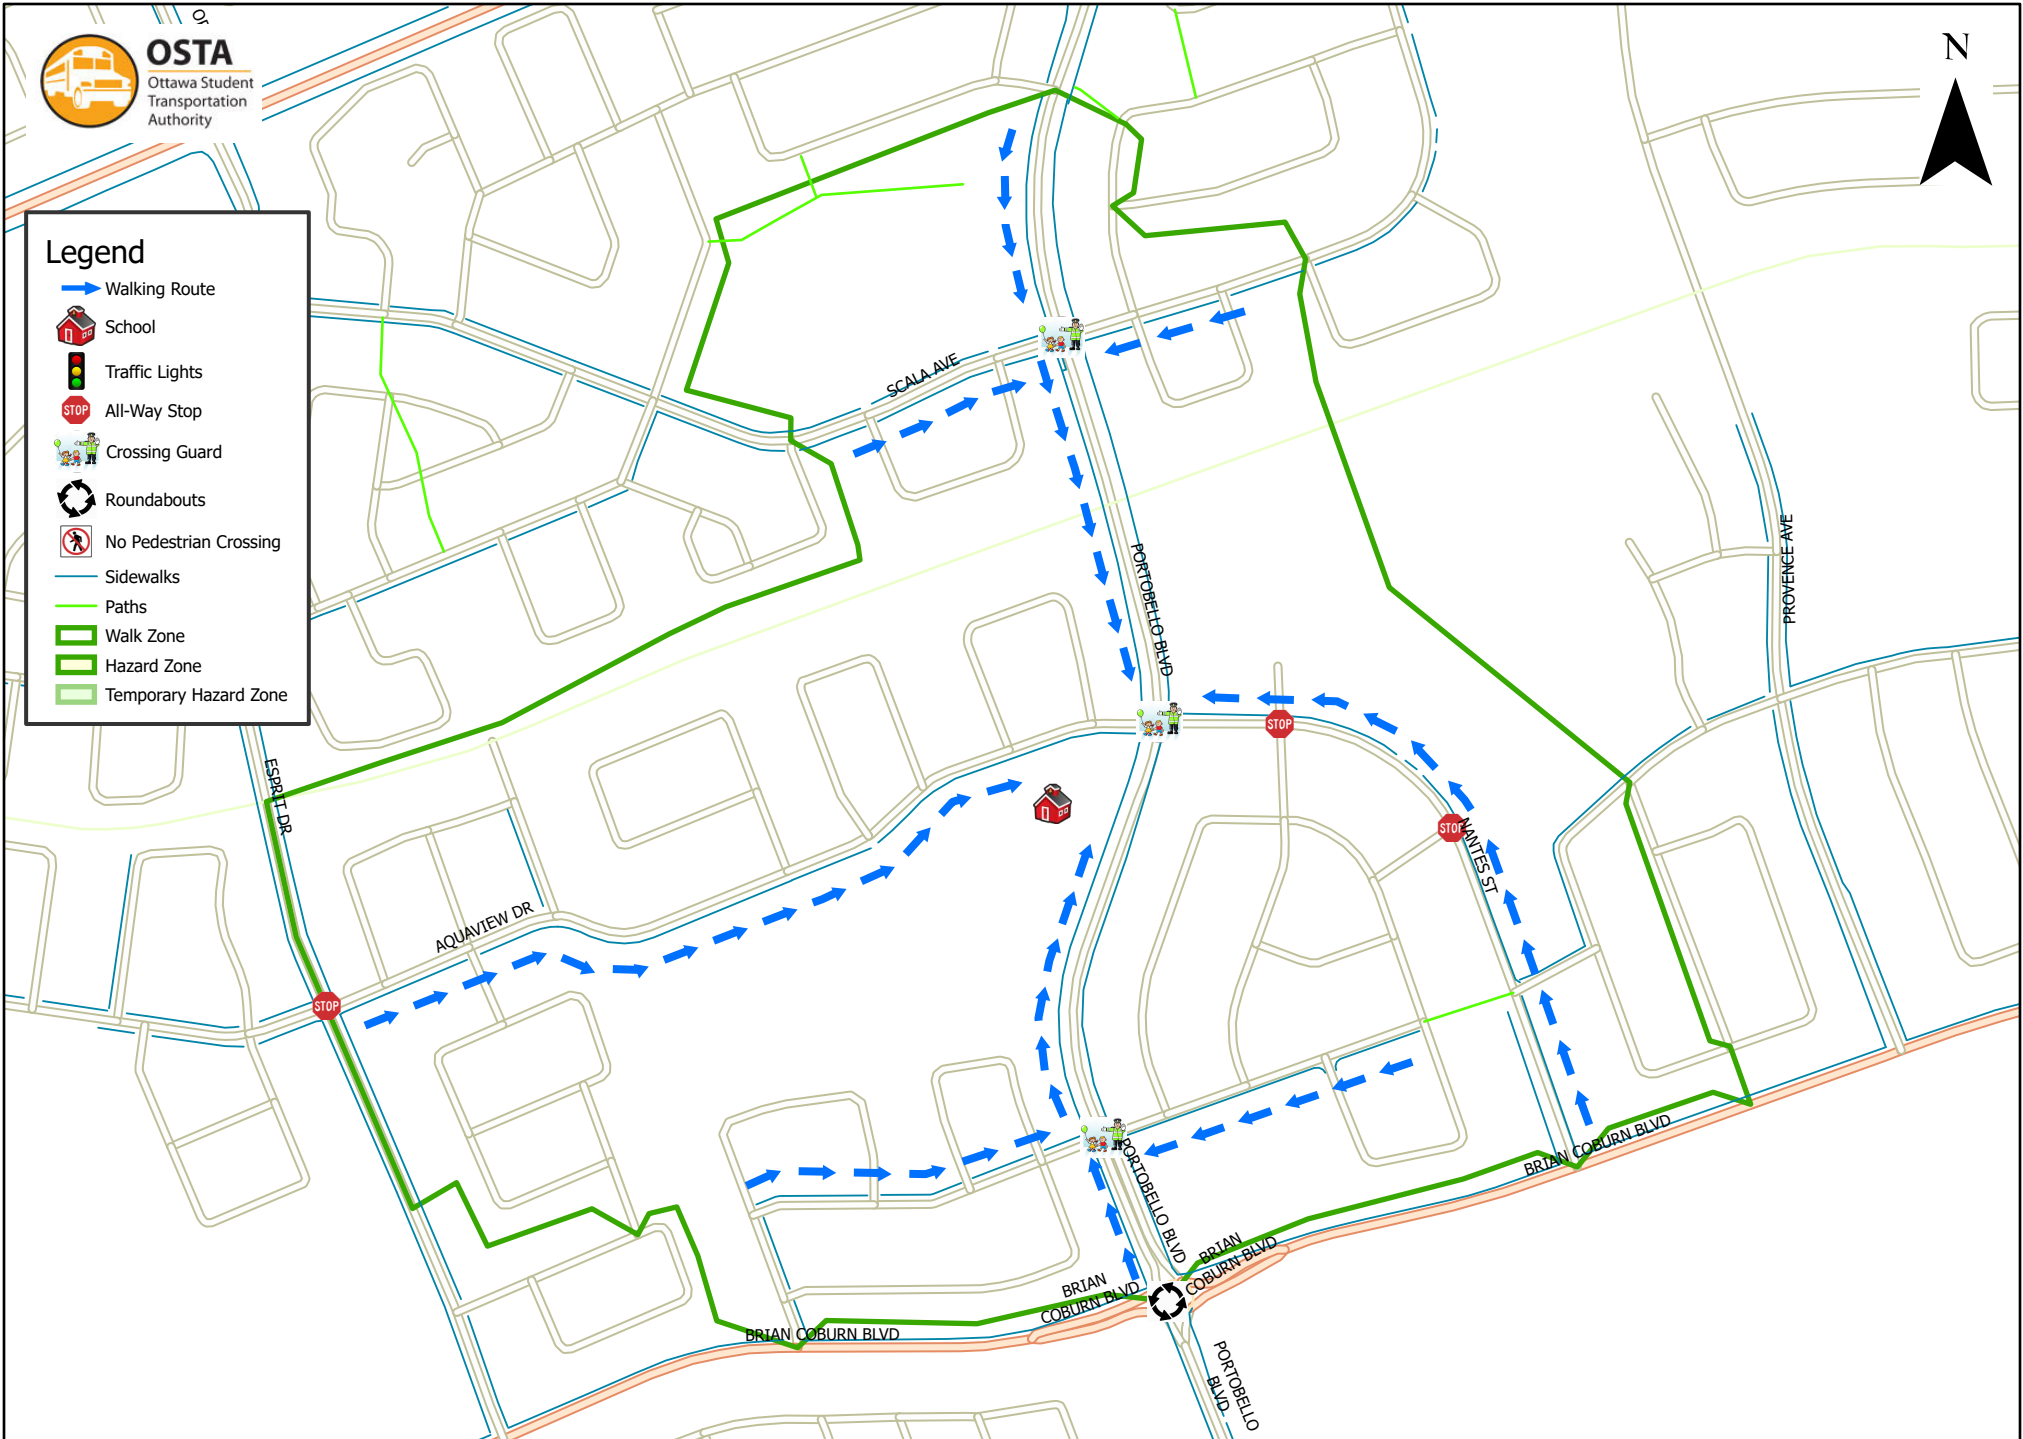

Avalon Public School 800 m Walk Zone Kindergarten

Legend

- Walking Route
- School
- Traffic Lights
- All-Way Stop
- Crossing Guard
- Roundabouts
- No Pedestrian Crossing
- Sidewalks
- Paths
- Walk Zone
- Hazard Zone
- Temporary Hazard Zone

This map is intended for information purposes only. Ottawa Student Transportation Authority assumes no responsibility for people using these routes.