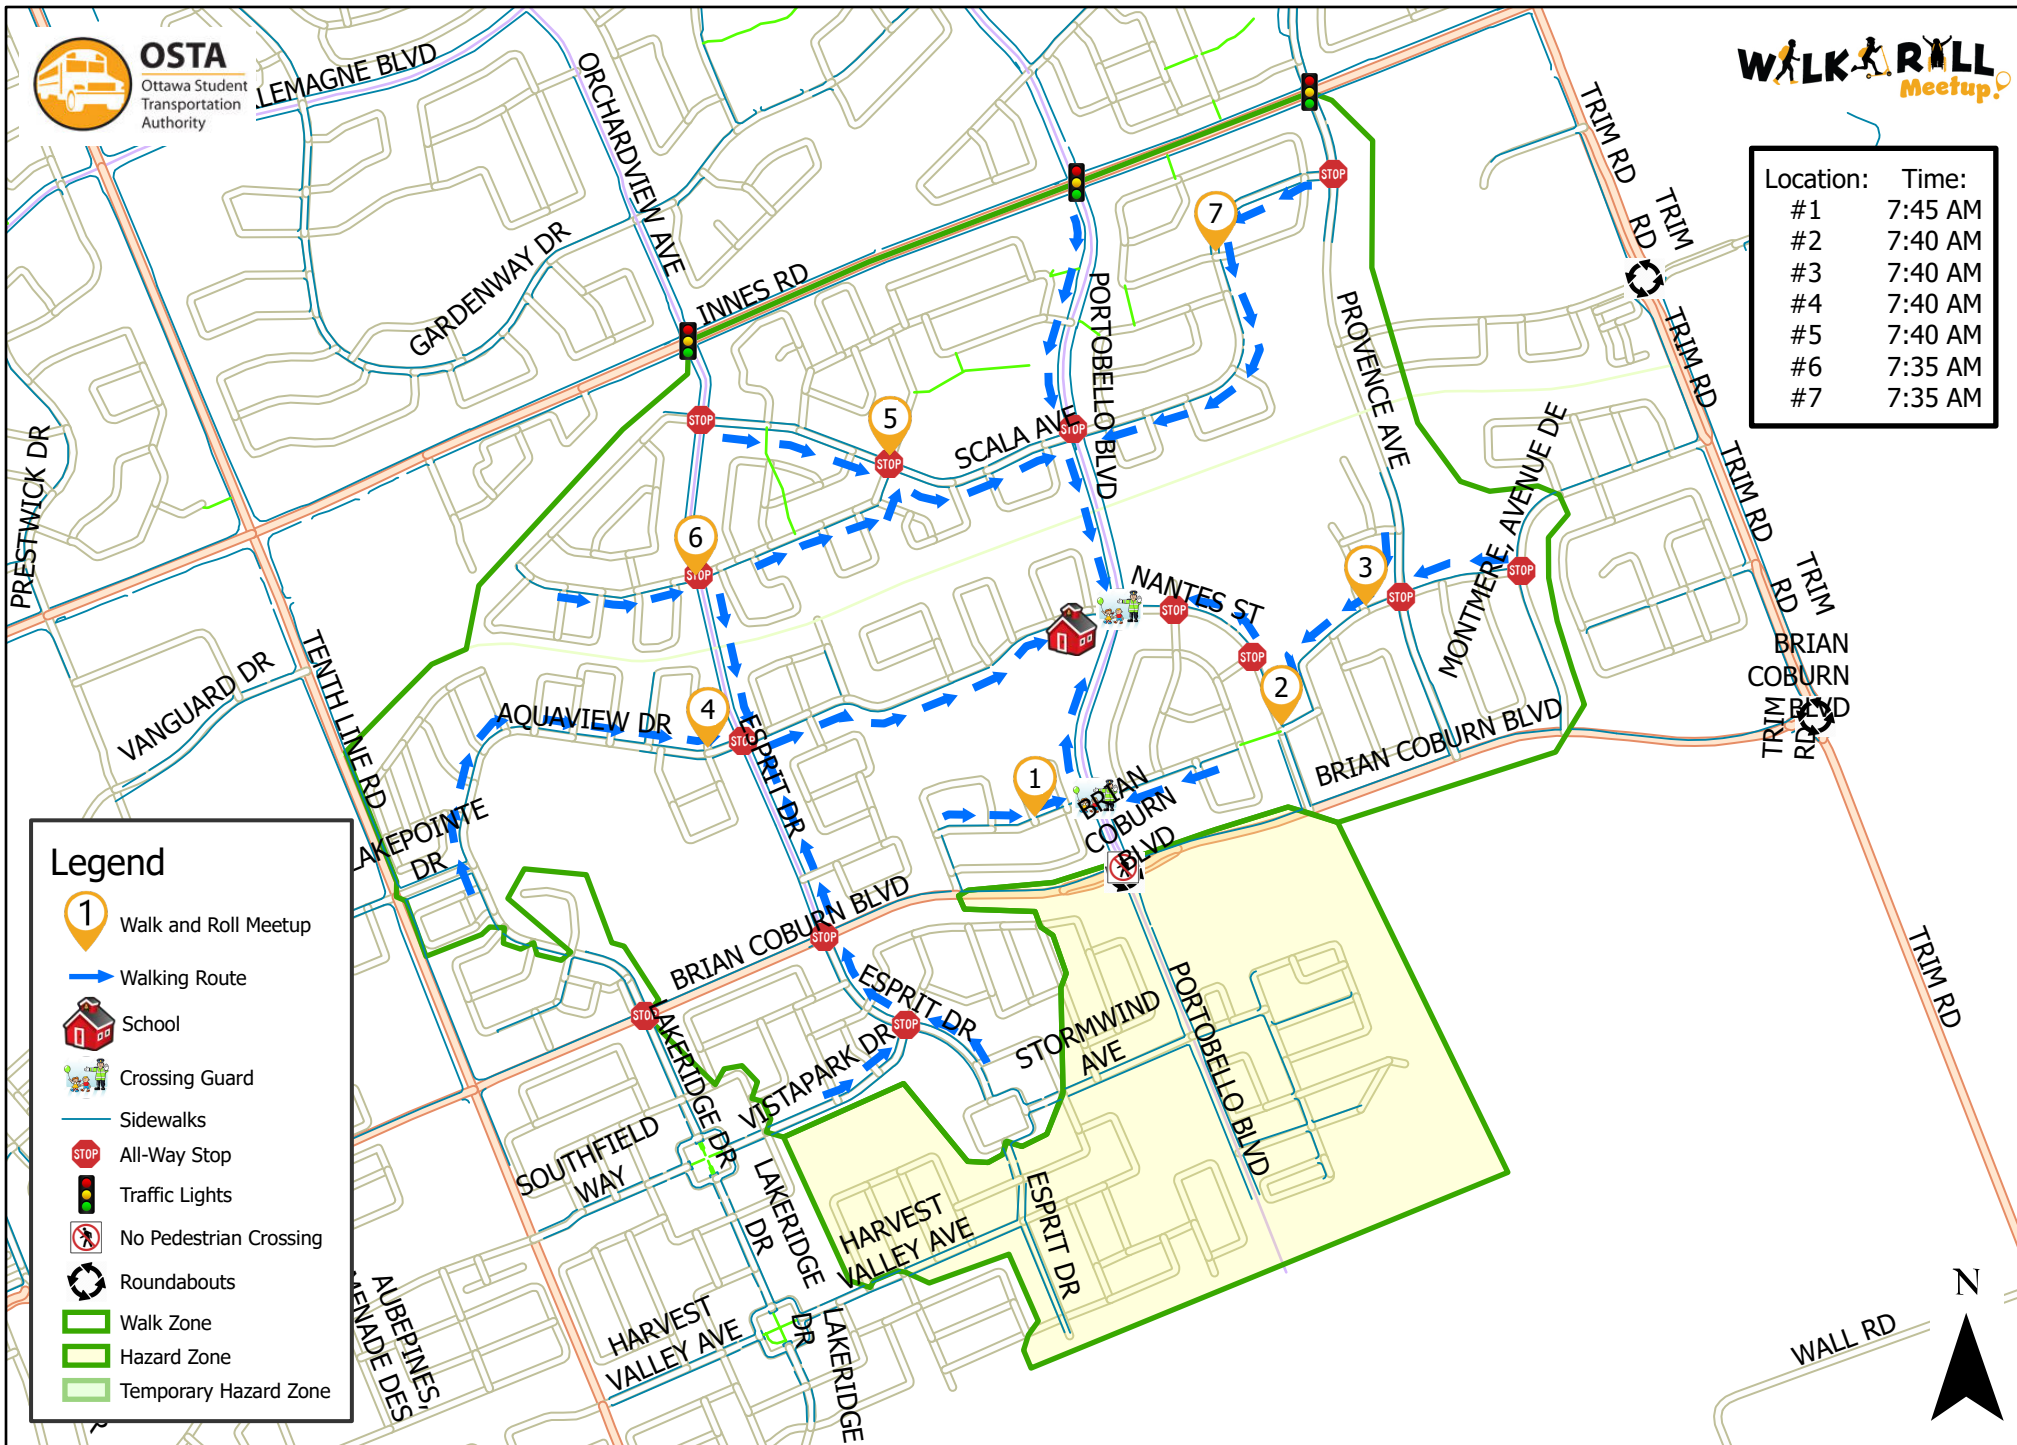

Avalon Public School

Location:	Time:
#1	7:45 AM
#2	7:40 AM
#3	7:40 AM
#4	7:40 AM
#5	7:40 AM
#6	7:35 AM
#7	7:35 AM

Legend

- Walk and Roll Meetup
- Walking Route
- School
- Crossing Guard
- Sidewalks
- All-Way Stop
- Traffic Lights
- No Pedestrian Crossing
- Roundabouts
- Walk Zone
- Hazard Zone
- Temporary Hazard Zone

This map is intended for information purposes only. Ottawa Student Transportation Authority assumes no responsibility for people using these routes.