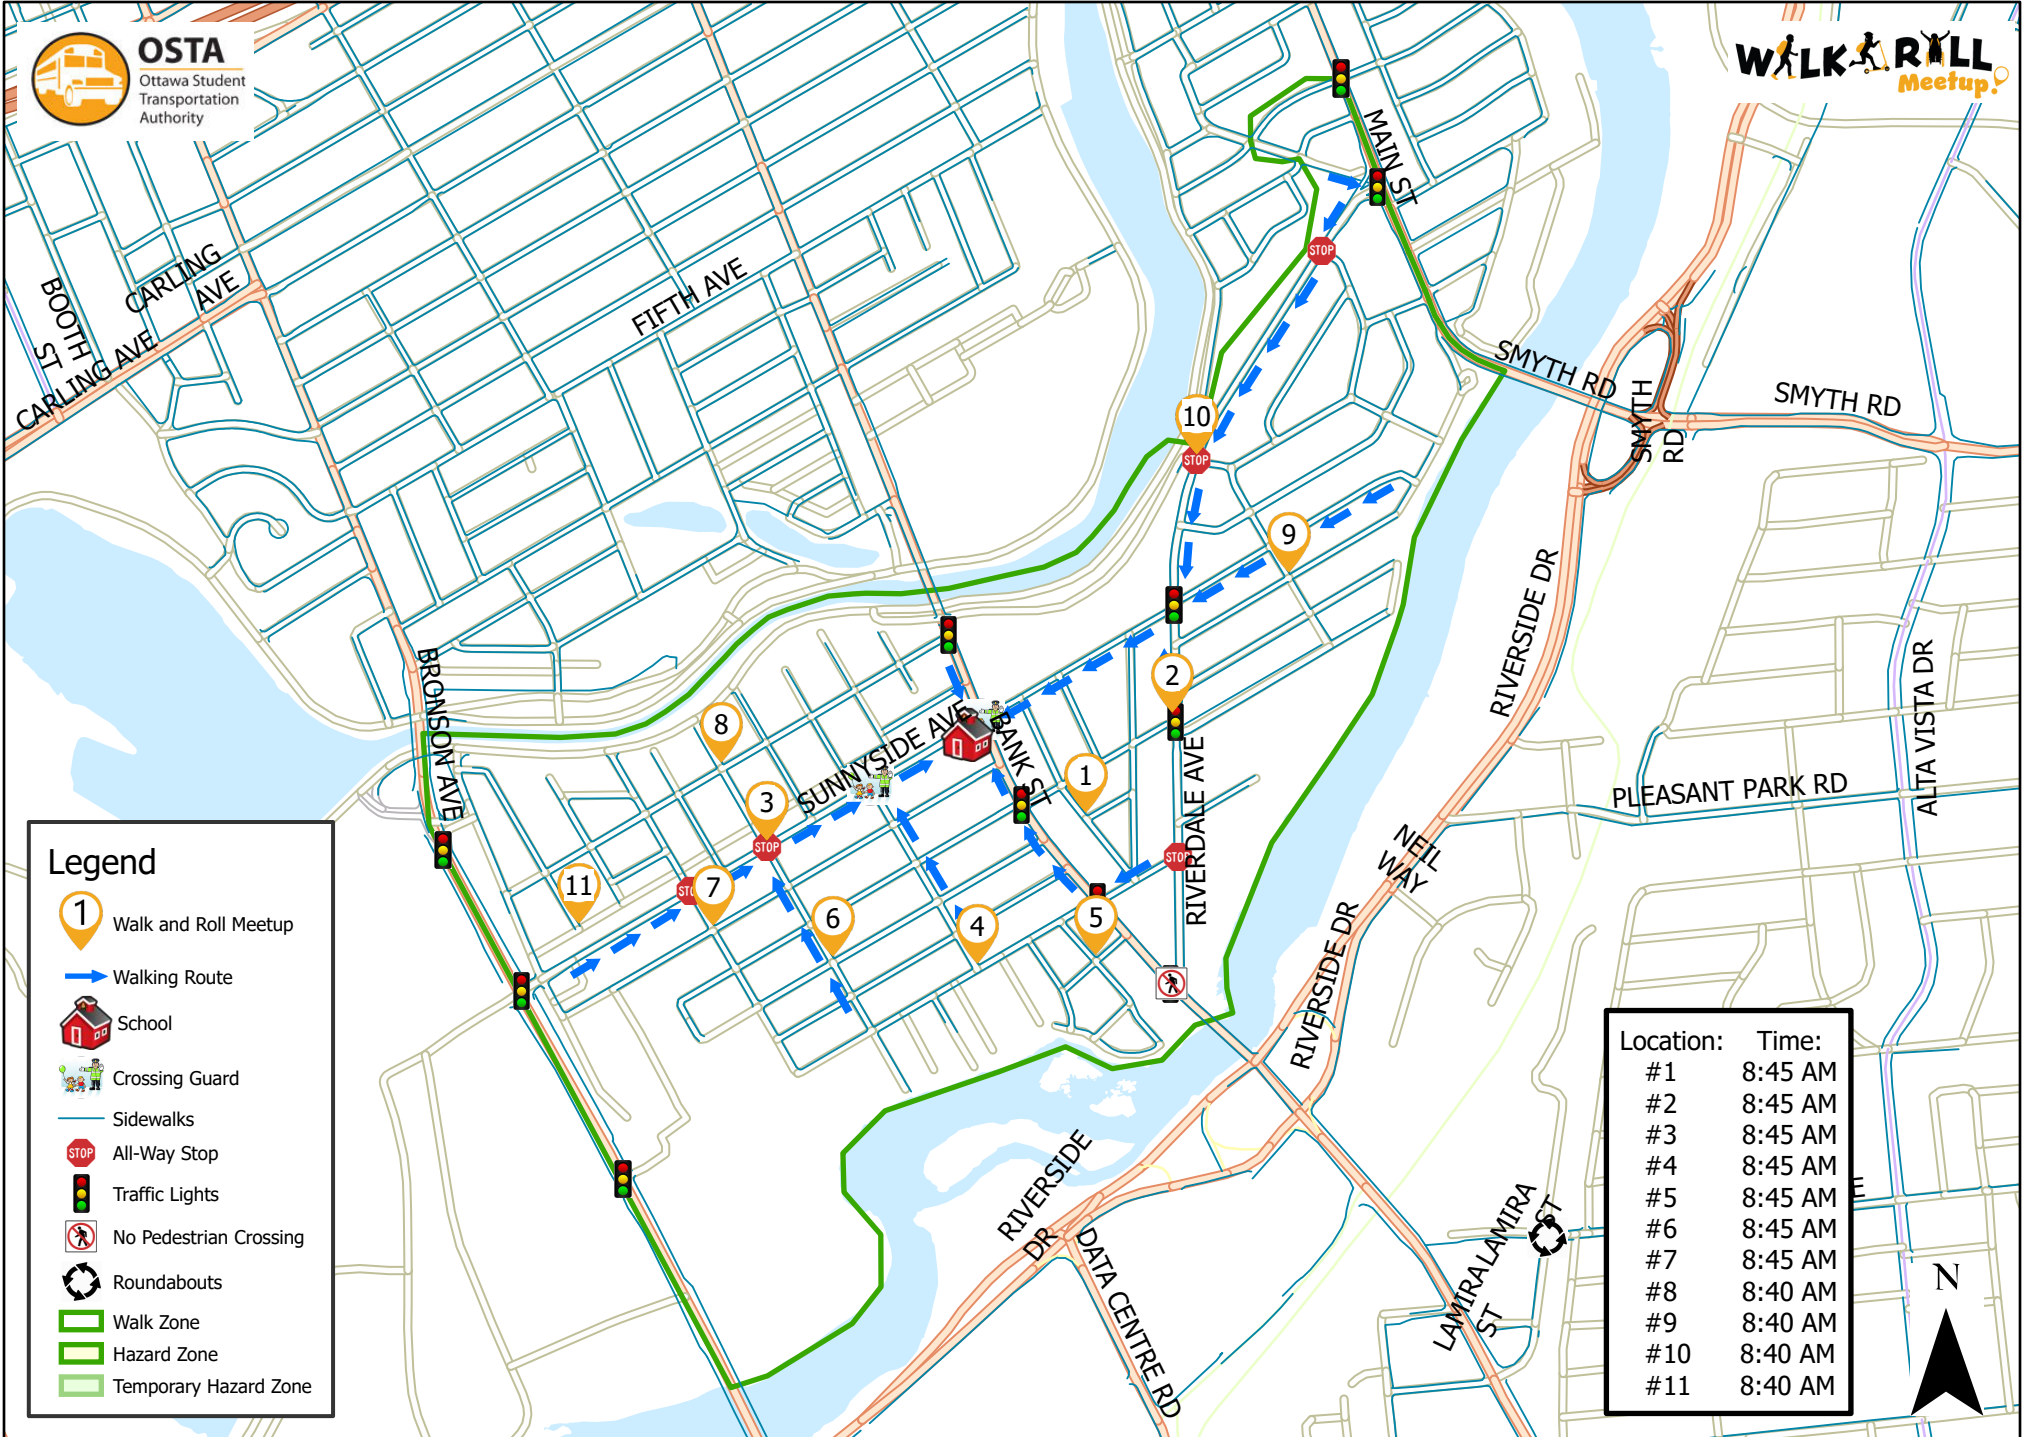

# Hopewell Avenue Public School

This map is intended for information purposes only. Ottawa Student Transportation Authority assumes no responsibility for people using these routes.