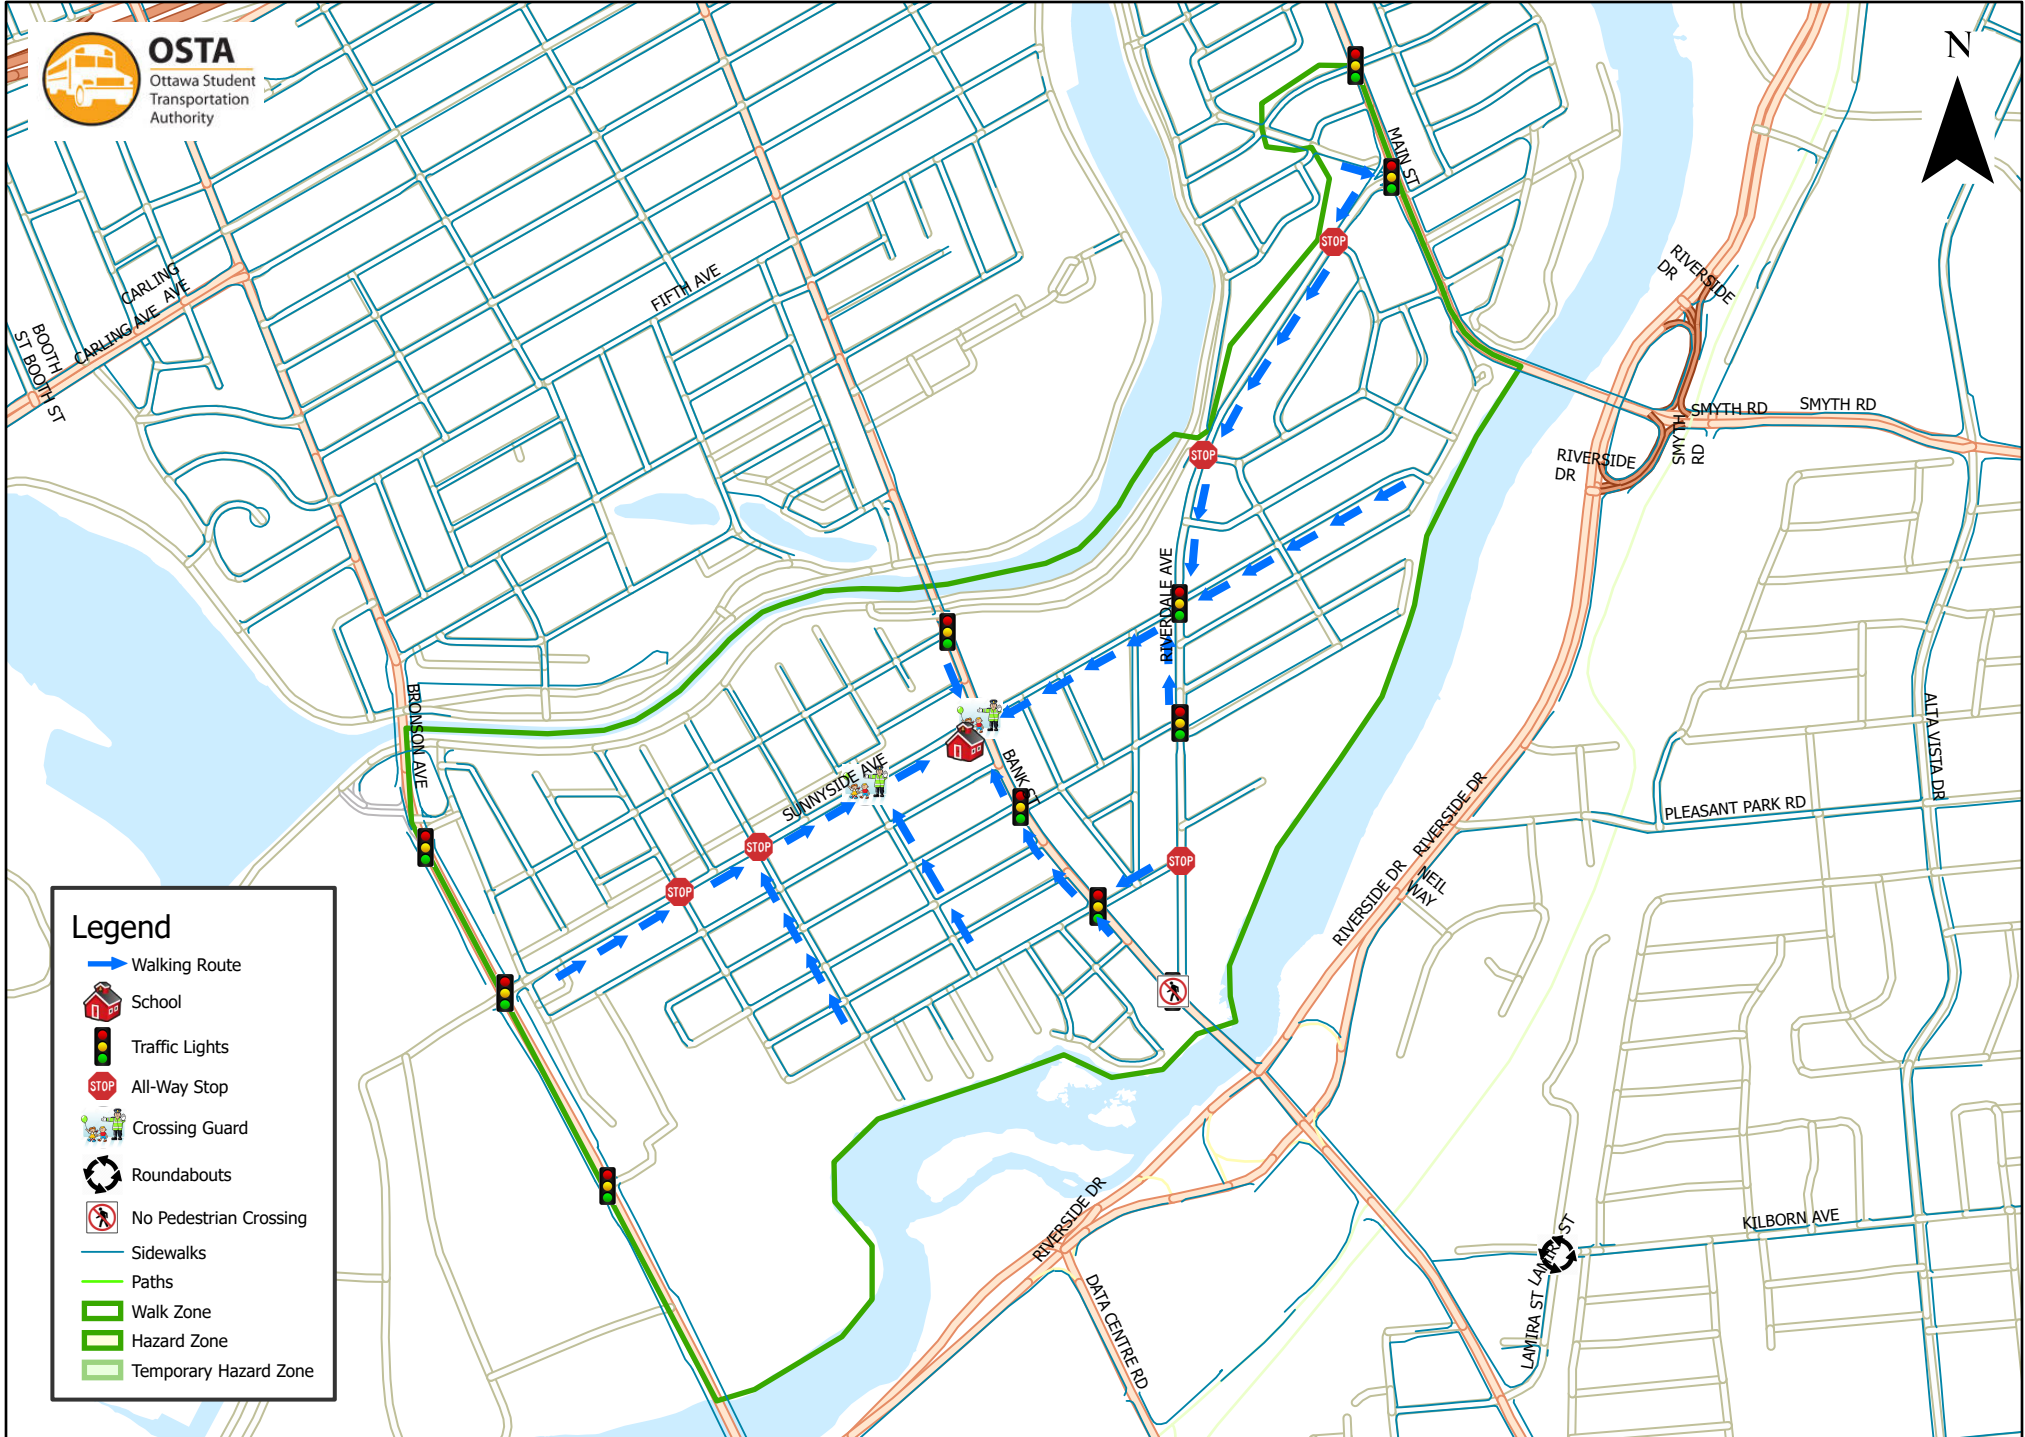

# Hopewell Avenue Public School 1.6 km Walk Zone

This map is intended for information purposes only. Ottawa Student Transportation Authority assumes no responsibility for people using these routes.