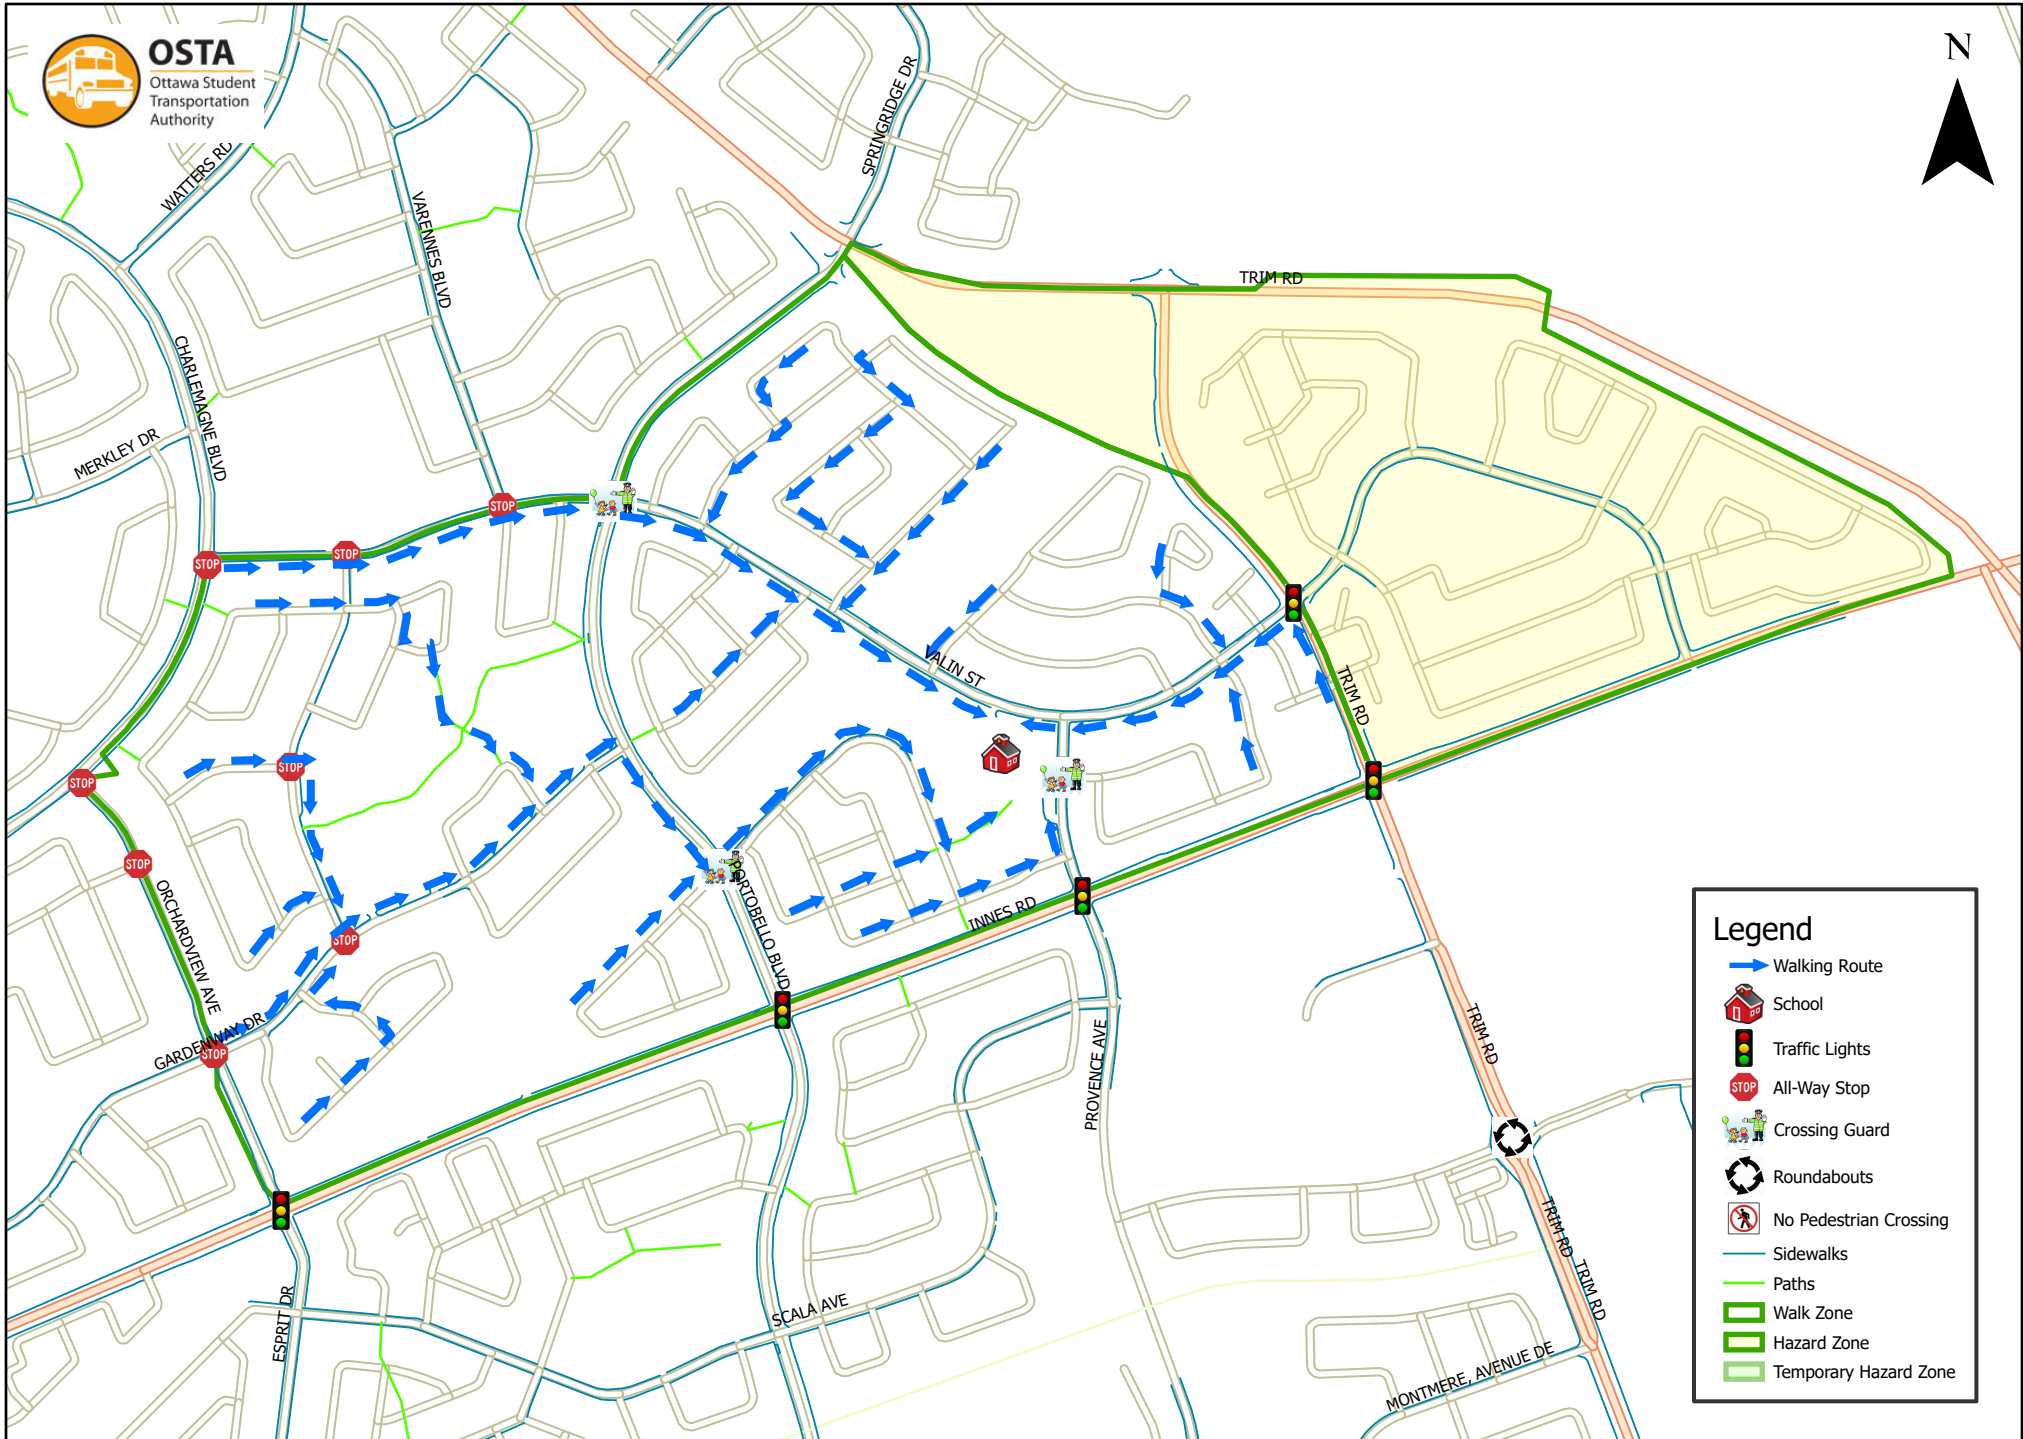

# Maple Ridge Elementary School 1.6 km Walk Zone Grades 1-6

This map is intended for information purposes only. Ottawa Student Transportation Authority assumes no responsibility for people using these routes.