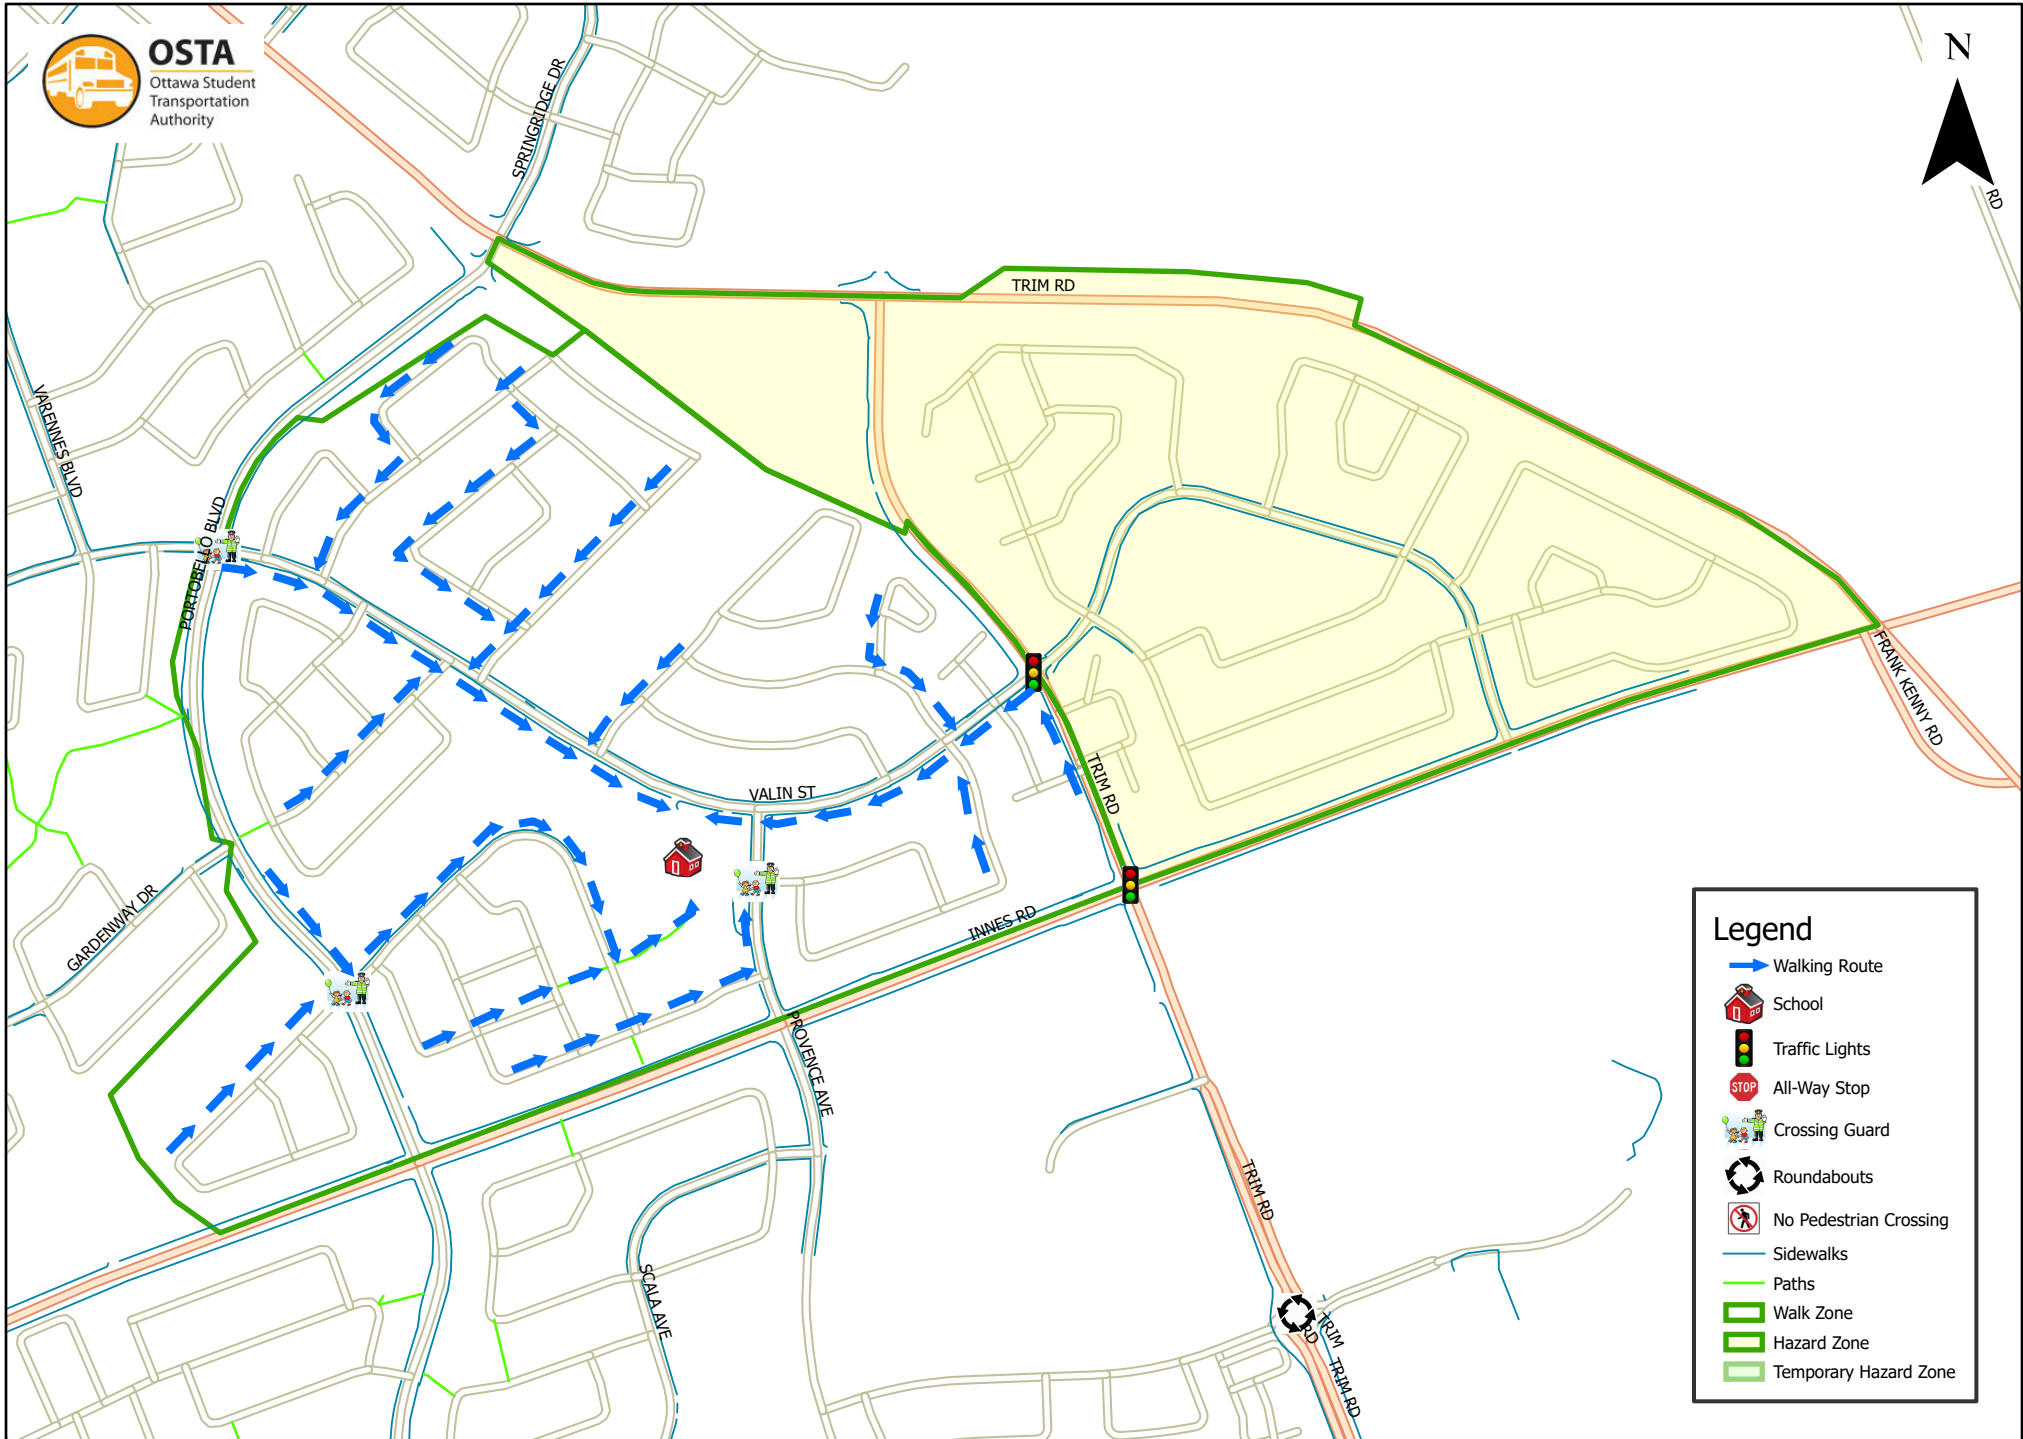

Maple Ridge Elementary School 800 m Walk Zone Kindergarten

This map is intended for information purposes only. Ottawa Student Transportation Authority assumes no responsibility for people using these routes.