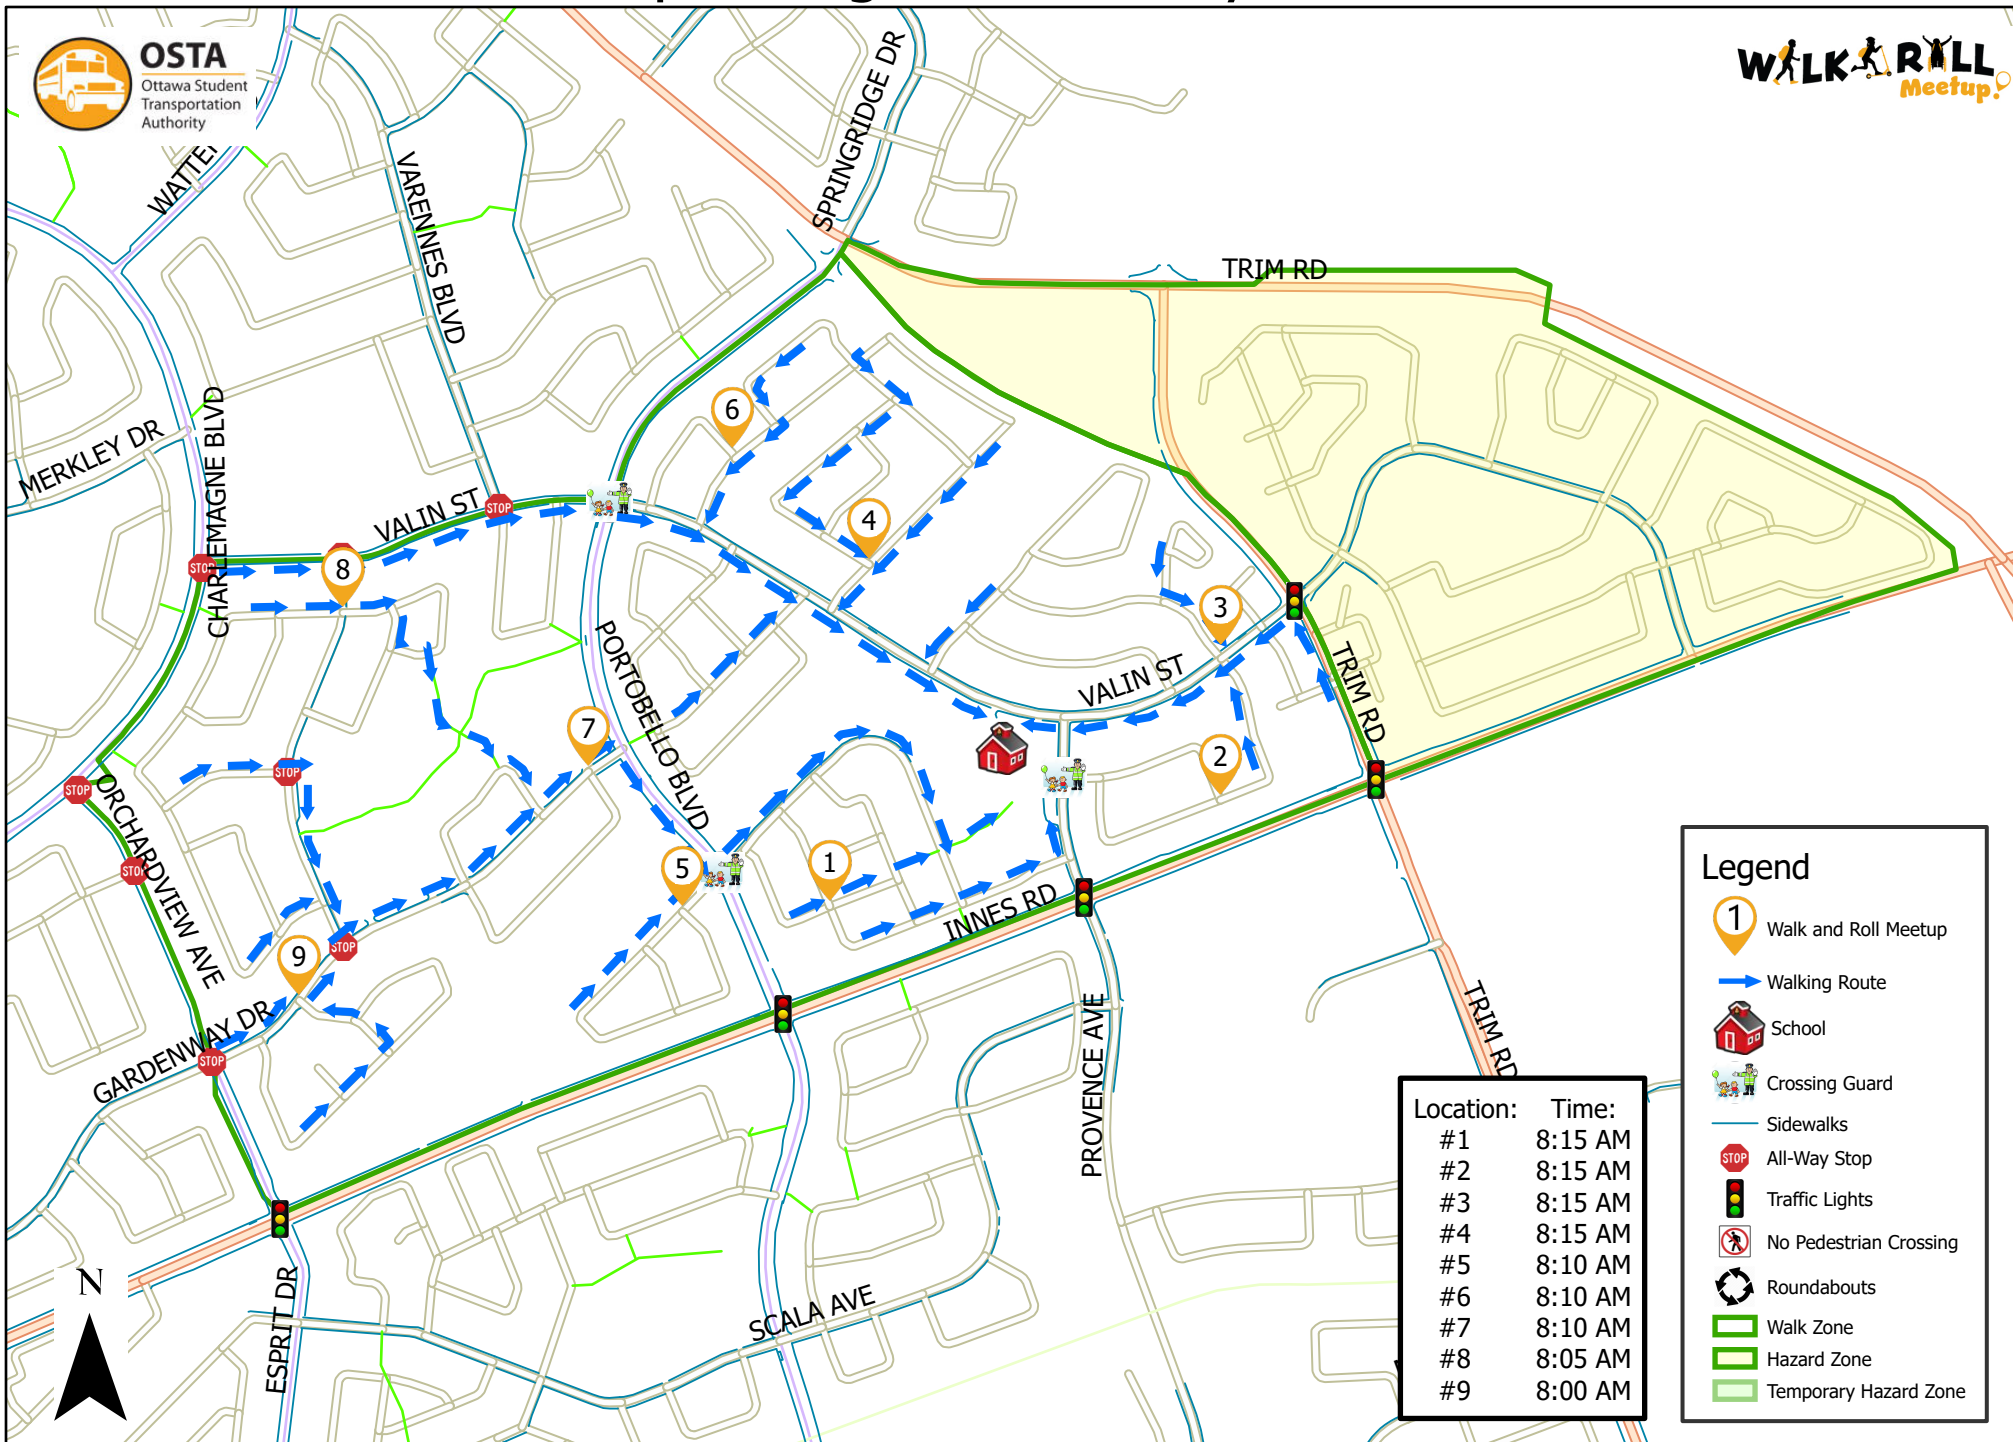

Maple Ridge Elementary School

This map is intended for information purposes only. Ottawa Student Transportation Authority assumes no responsibility for people using these routes.