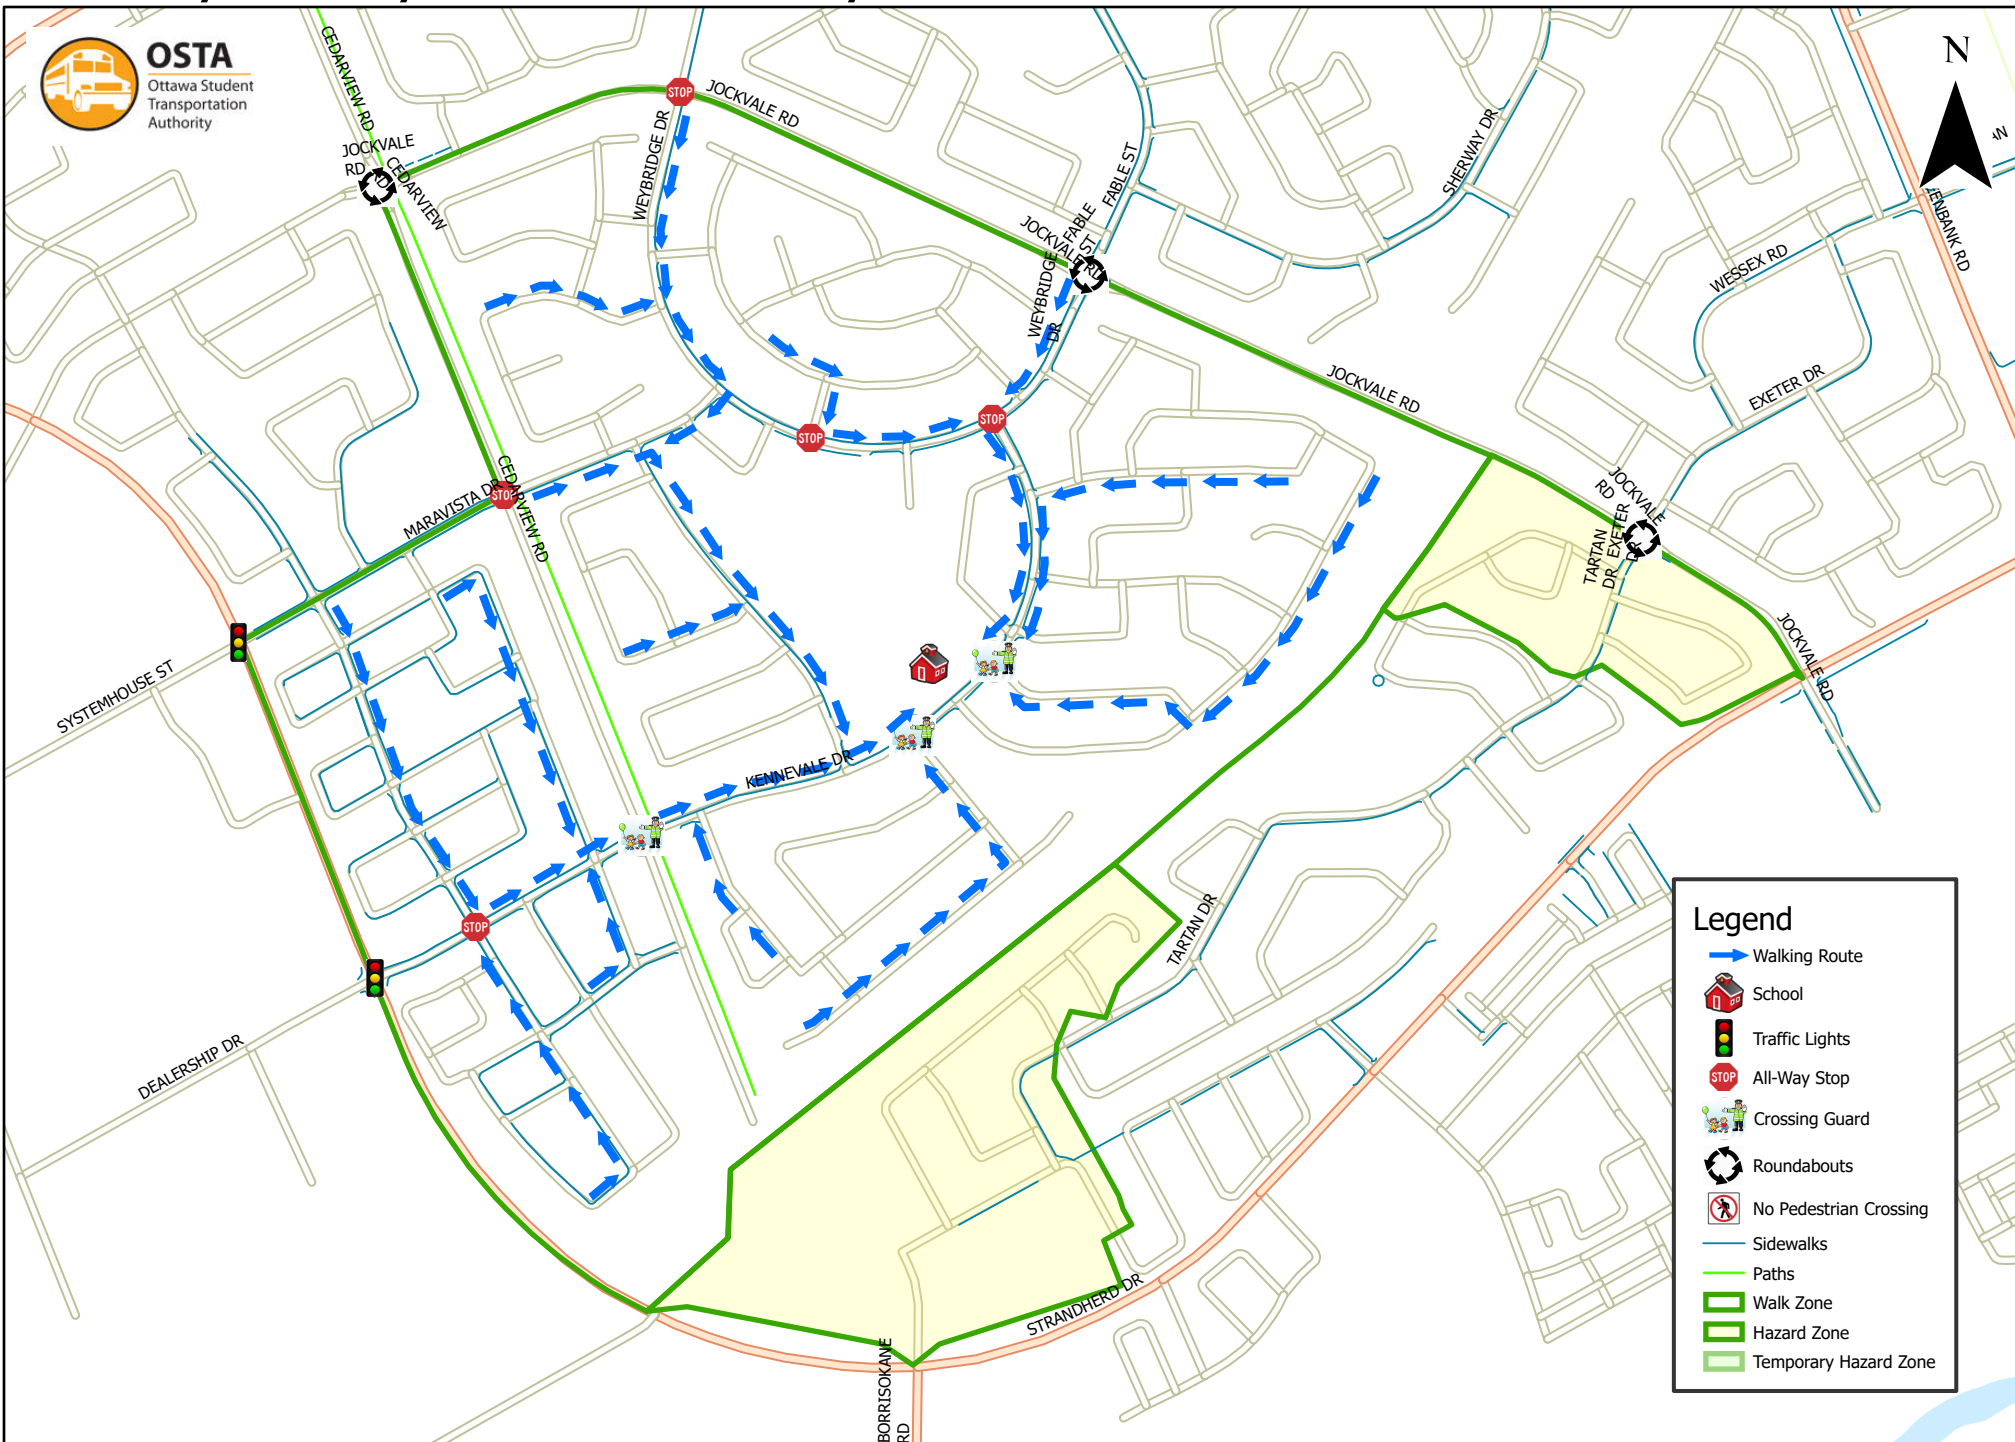

Mary Honeywell Elementary School 1.6 km Walk Zone Grades 1-6

This map is intended for information purposes only. Ottawa Student Transportation Authority assumes no responsibility for people using these routes.