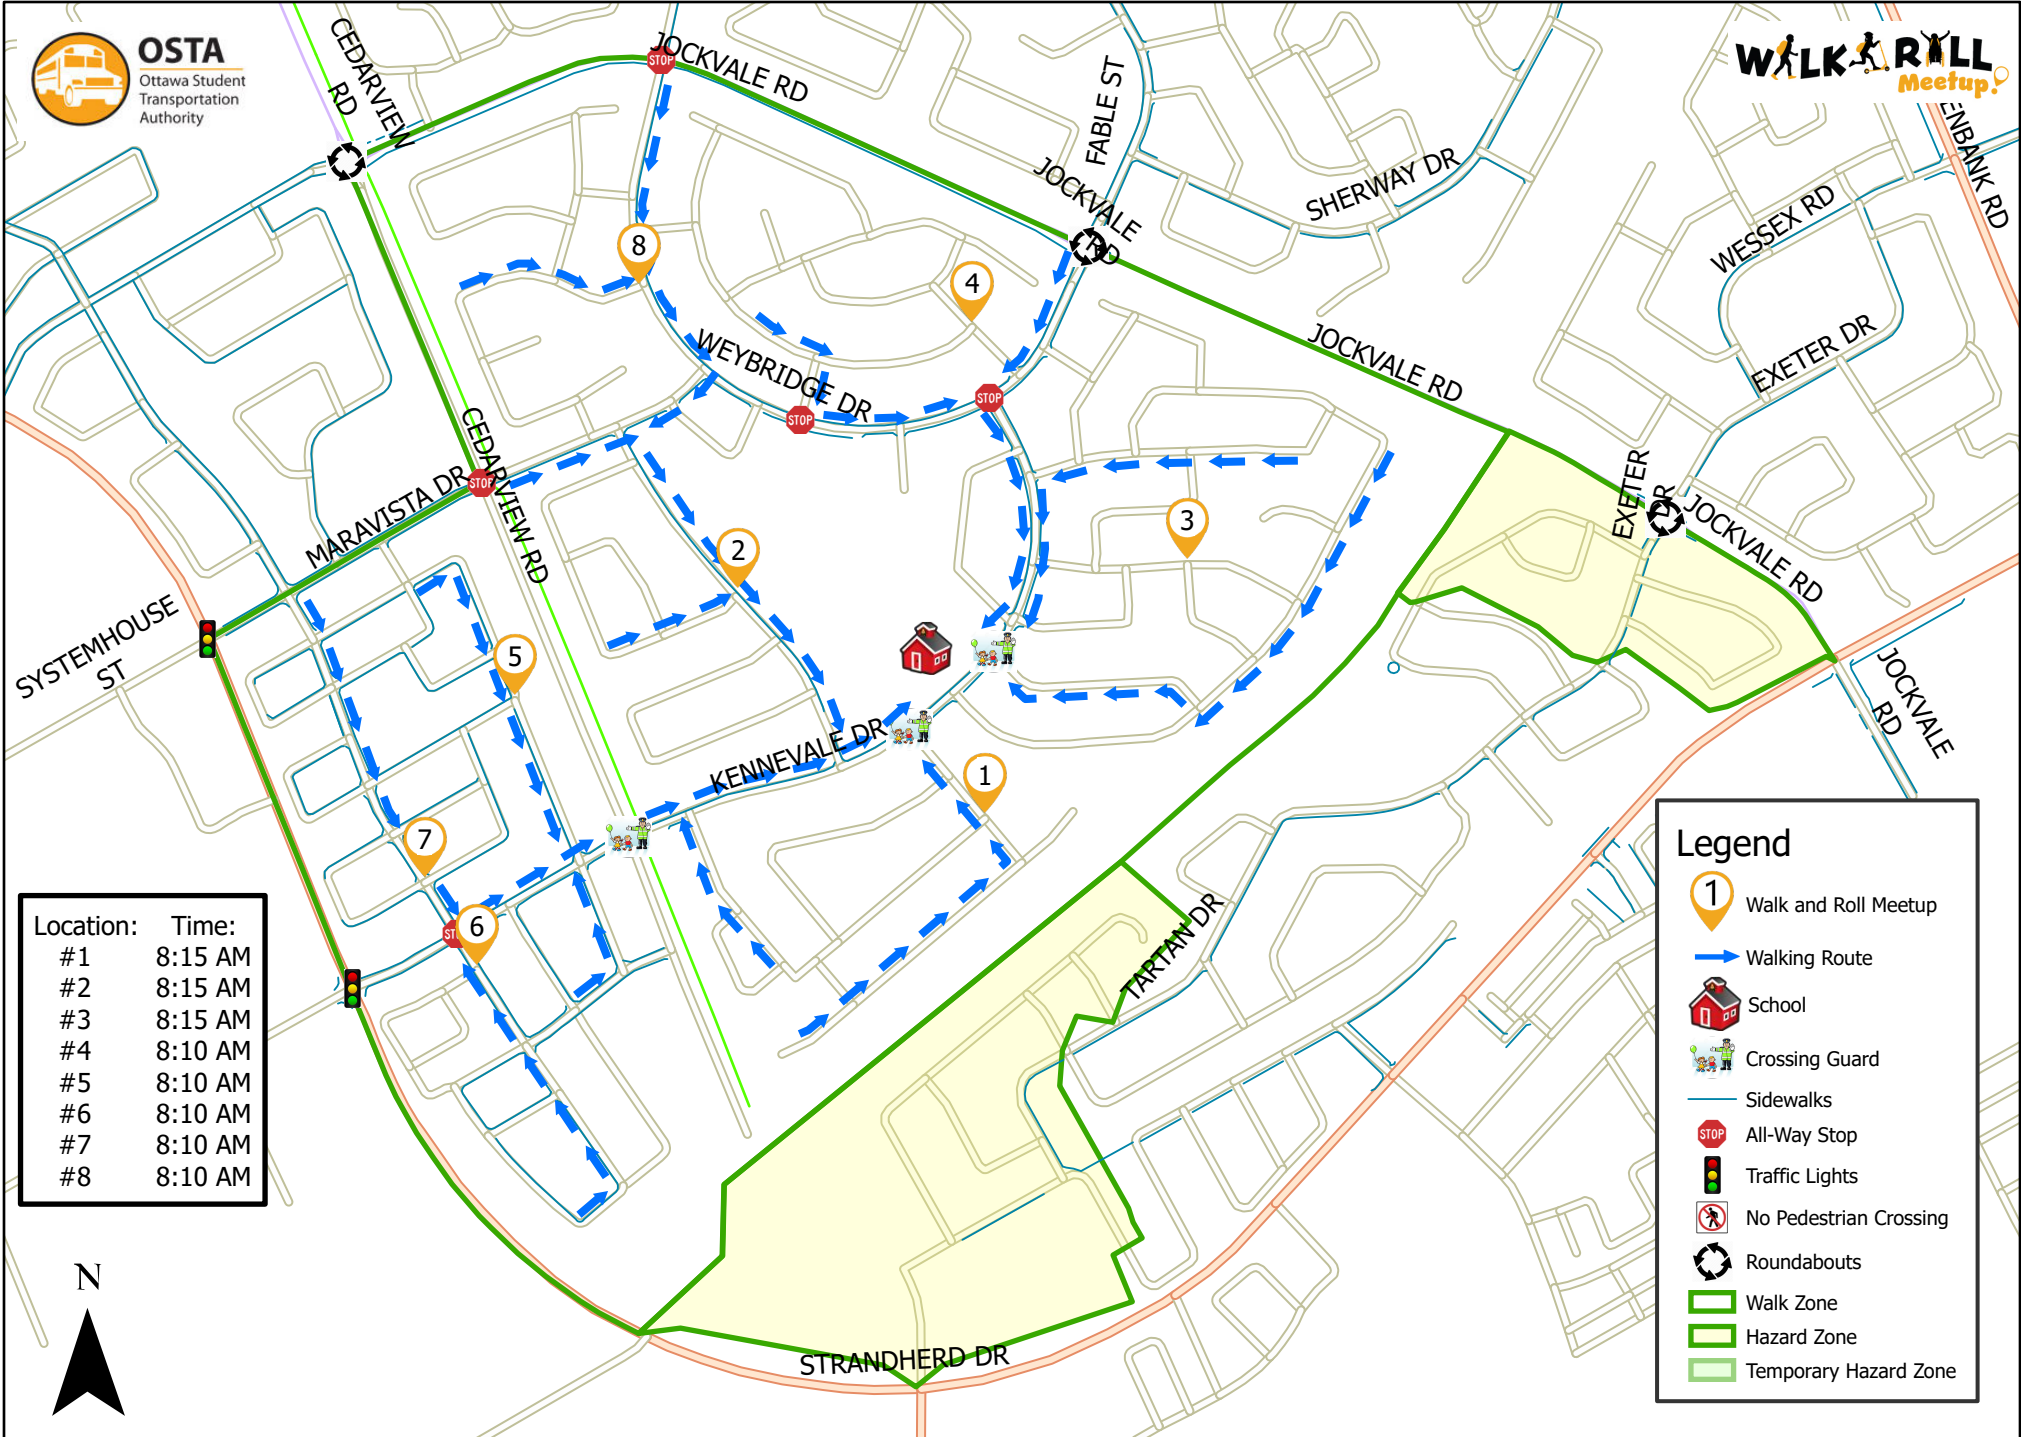

# Mary Honeywell Elementary School

Location:	Time:
#1	8:15 AM
#2	8:15 AM
#3	8:15 AM
#4	8:10 AM
#5	8:10 AM
#6	8:10 AM
#7	8:10 AM
#8	8:10 AM

**Legend**

- Walk and Roll Meetup
- Walking Route
- School
- Crossing Guard
- Sidewalks
- All-Way Stop
- Traffic Lights
- No Pedestrian Crossing
- Roundabouts
- Walk Zone
- Hazard Zone
- Temporary Hazard Zone

This map is intended for information purposes only. Ottawa Student Transportation Authority assumes no responsibility for people using these routes.