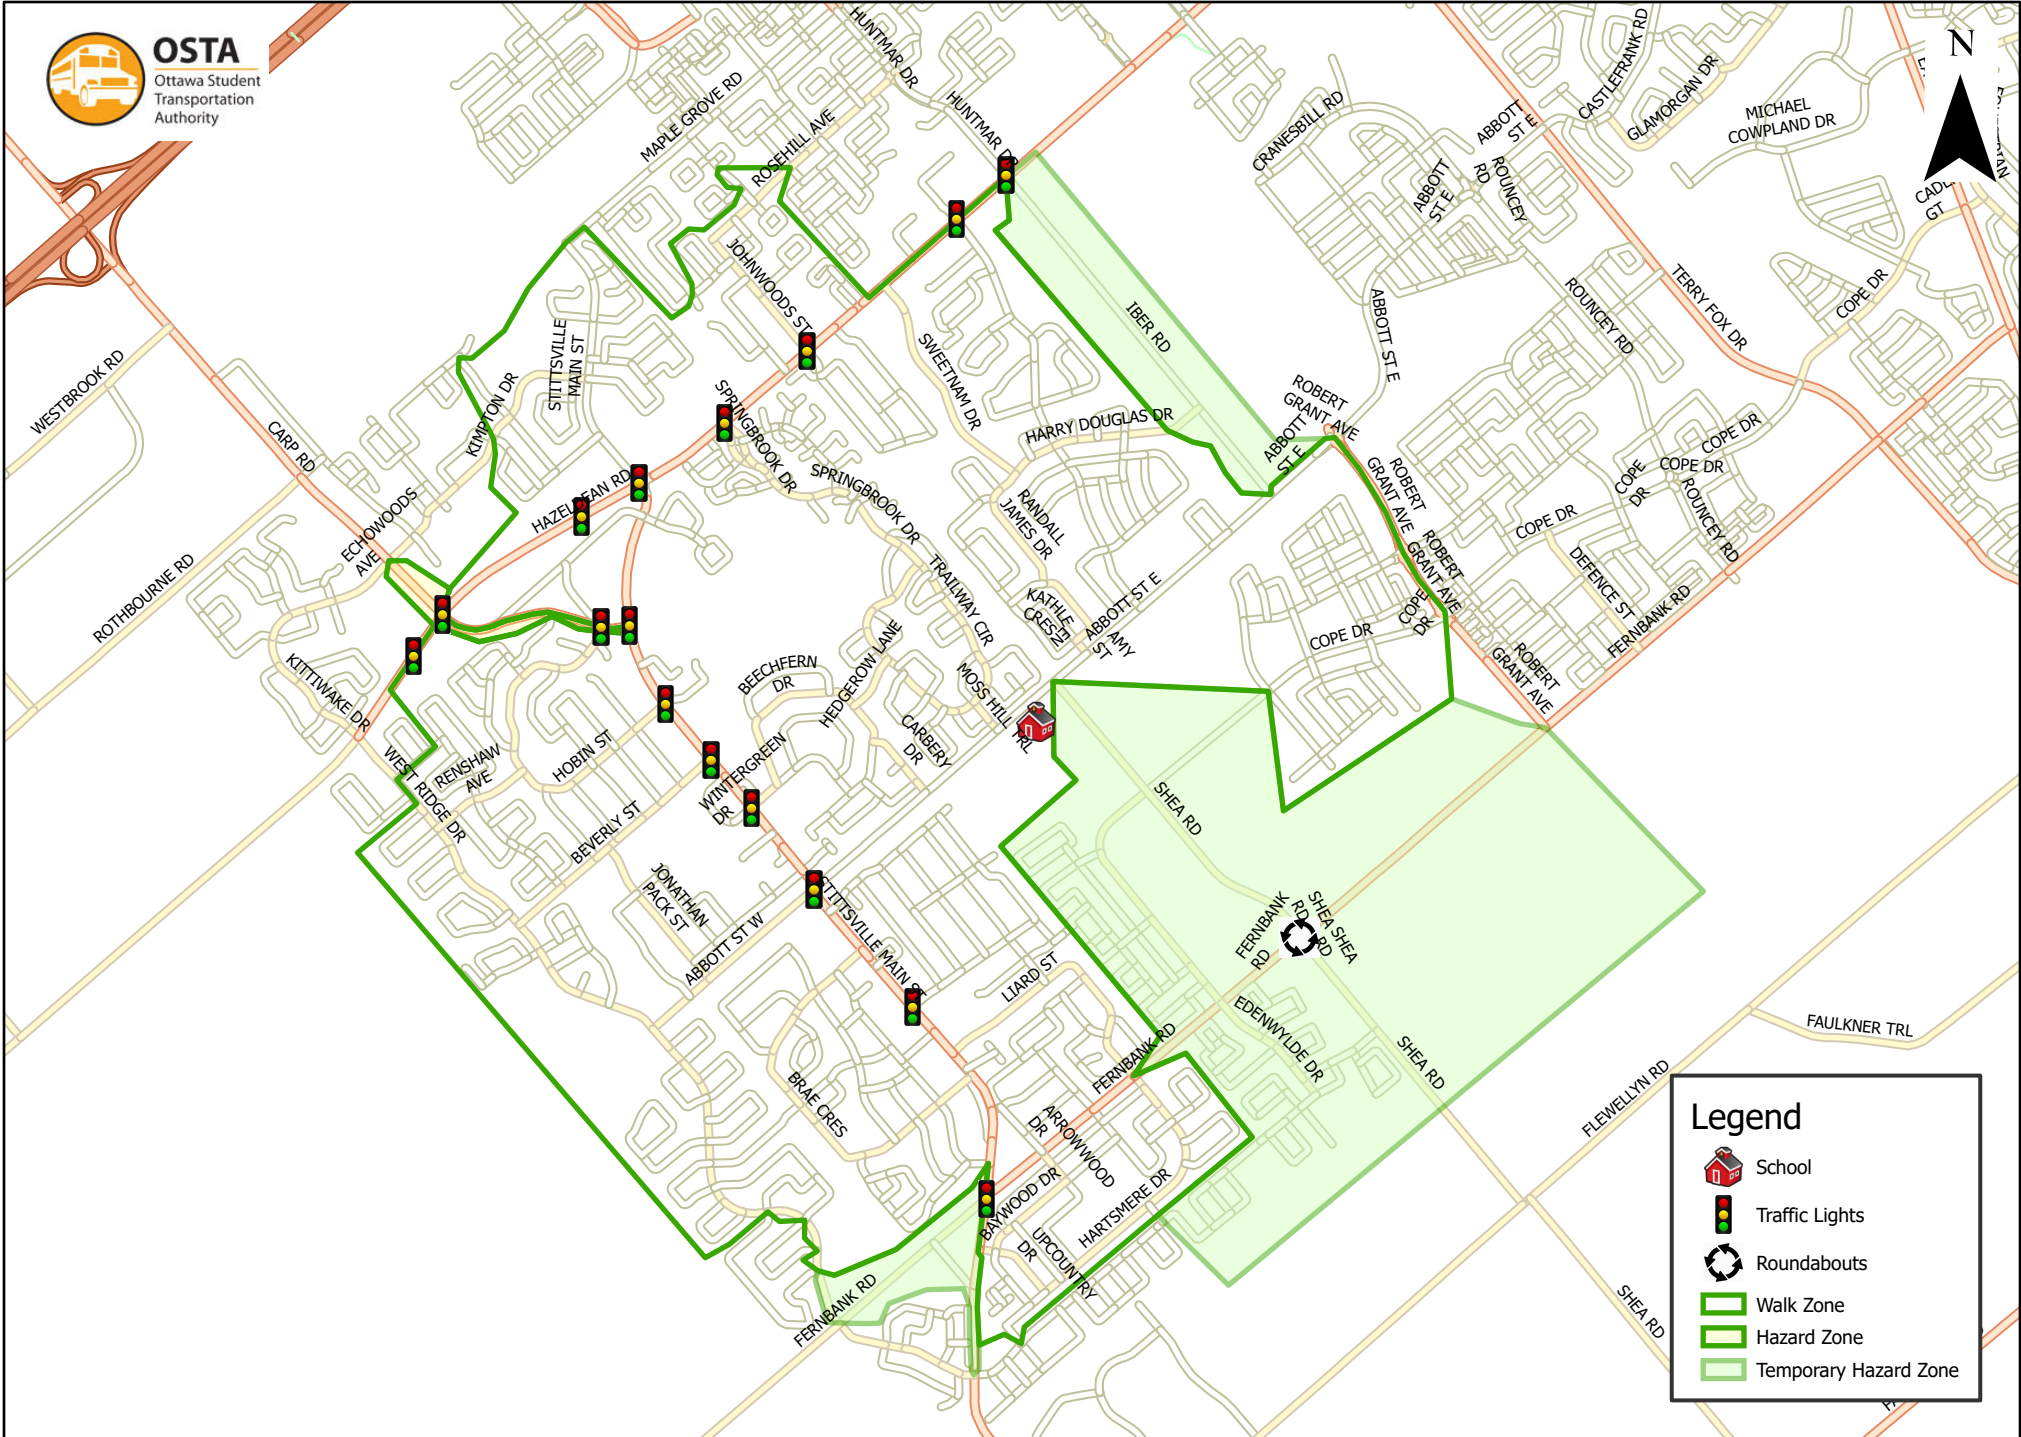

Sacred Heart High School 3.2 km Walk Zone Grades 9-12

This map is intended for information purposes only. Ottawa Student Transportation Authority assumes no responsibility for people using these routes.