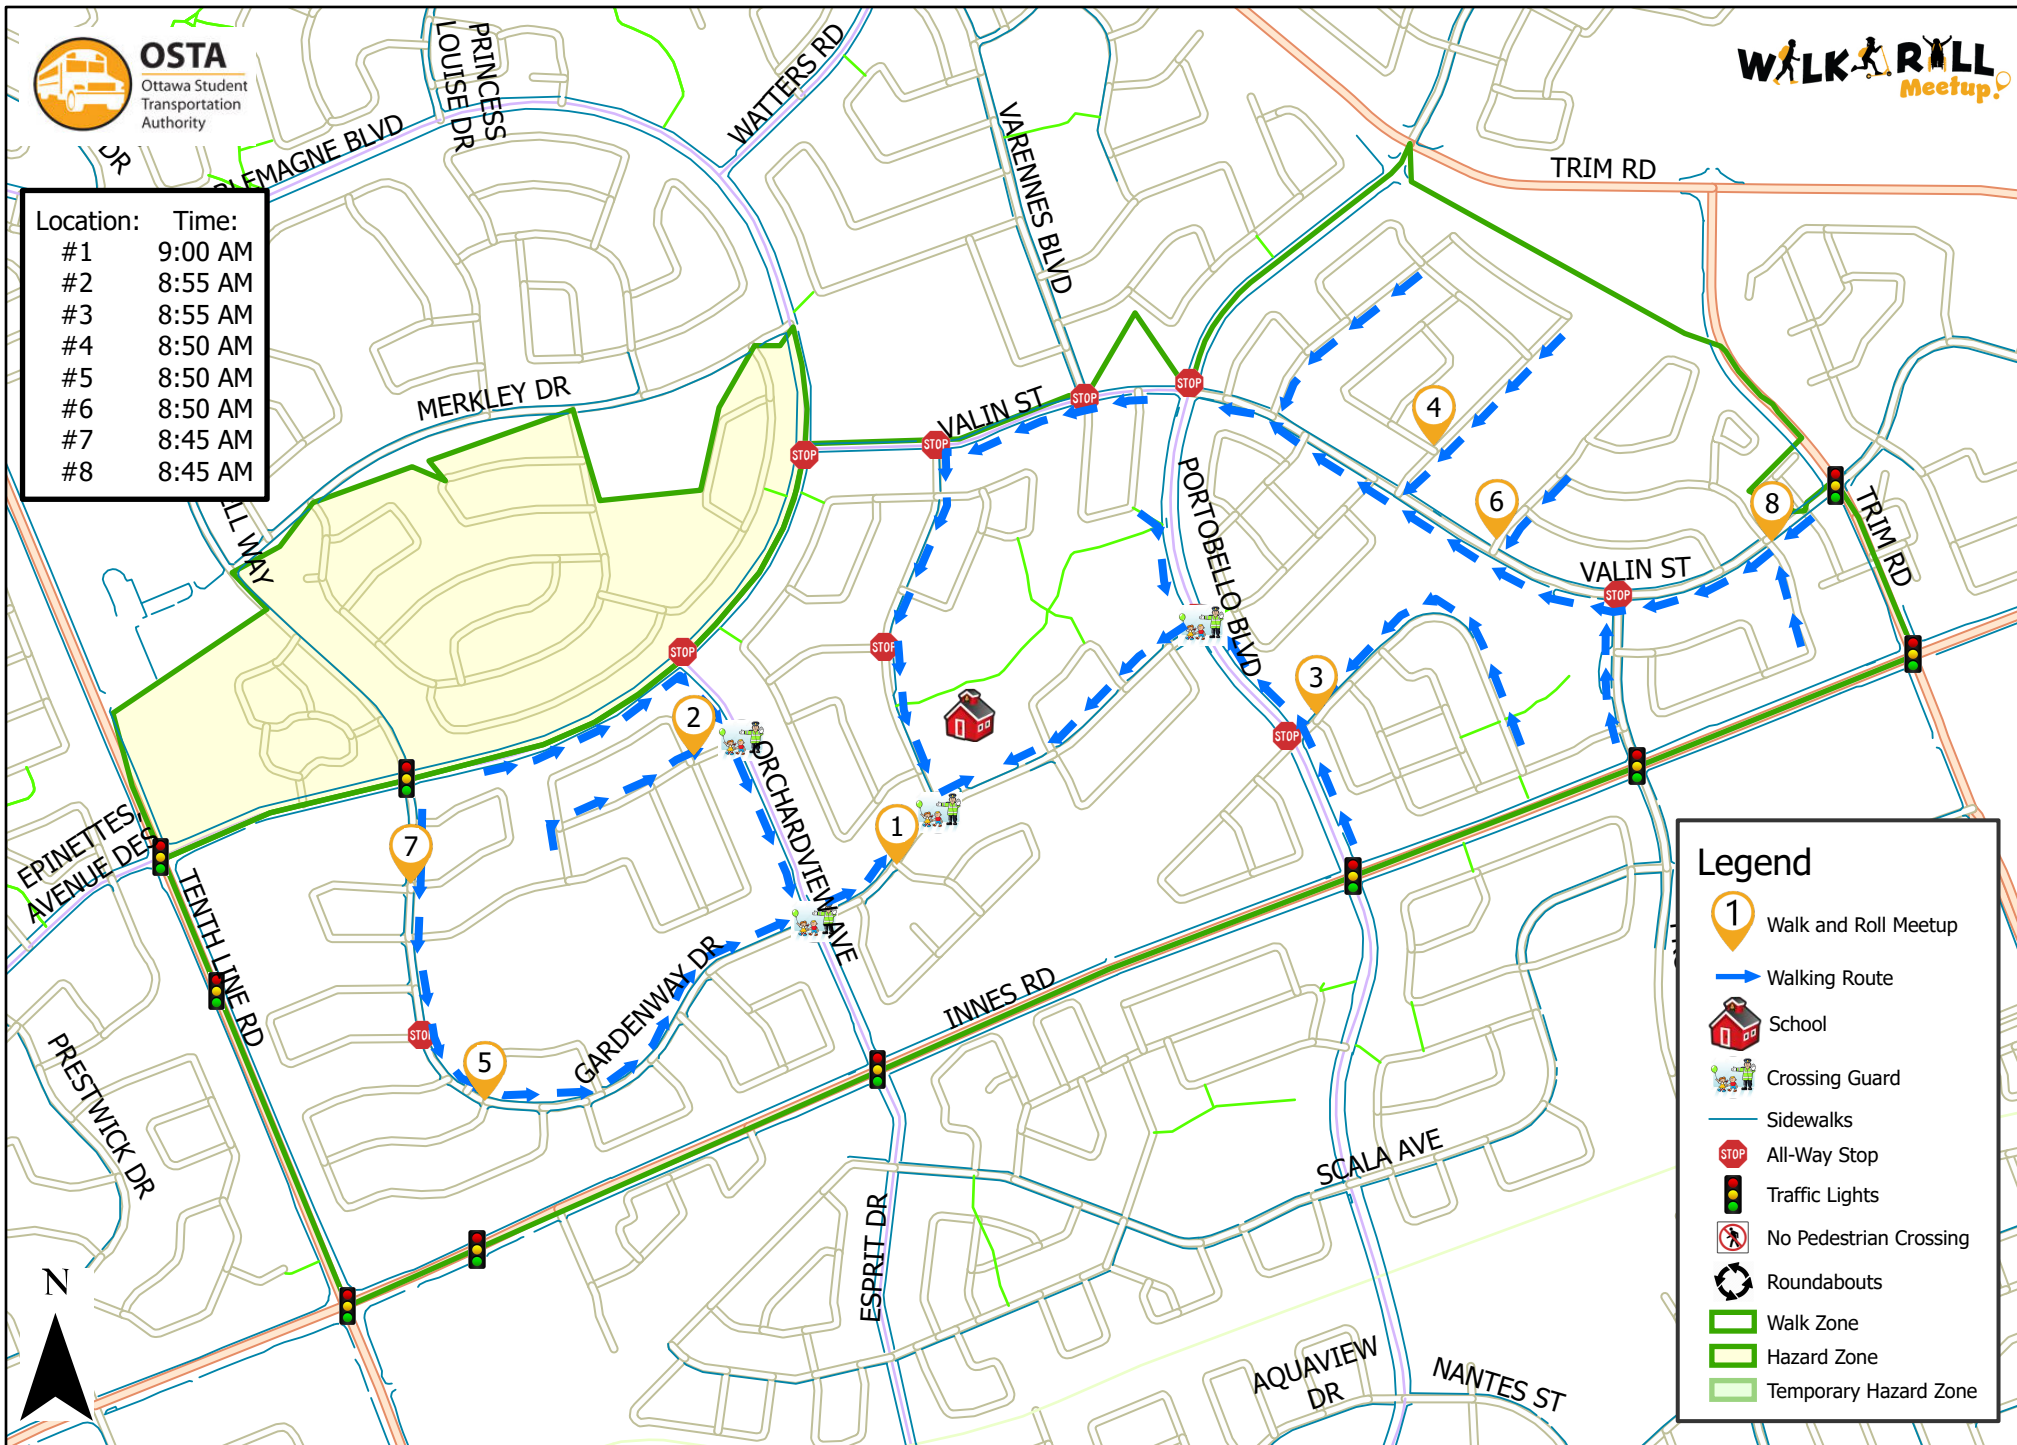

# St. Clare School

Location:	Time:
#1	9:00 AM
#2	8:55 AM
#3	8:55 AM
#4	8:50 AM
#5	8:50 AM
#6	8:50 AM
#7	8:45 AM
#8	8:45 AM

### Legend

- Walk and Roll Meetup
- Walking Route
- School
- Crossing Guard
- Sidewalks
- All-Way Stop
- Traffic Lights
- No Pedestrian Crossing
- Roundabouts
- Walk Zone
- Hazard Zone
- Temporary Hazard Zone

This map is intended for information purposes only. Ottawa Student Transportation Authority assumes no responsibility for people using these routes.