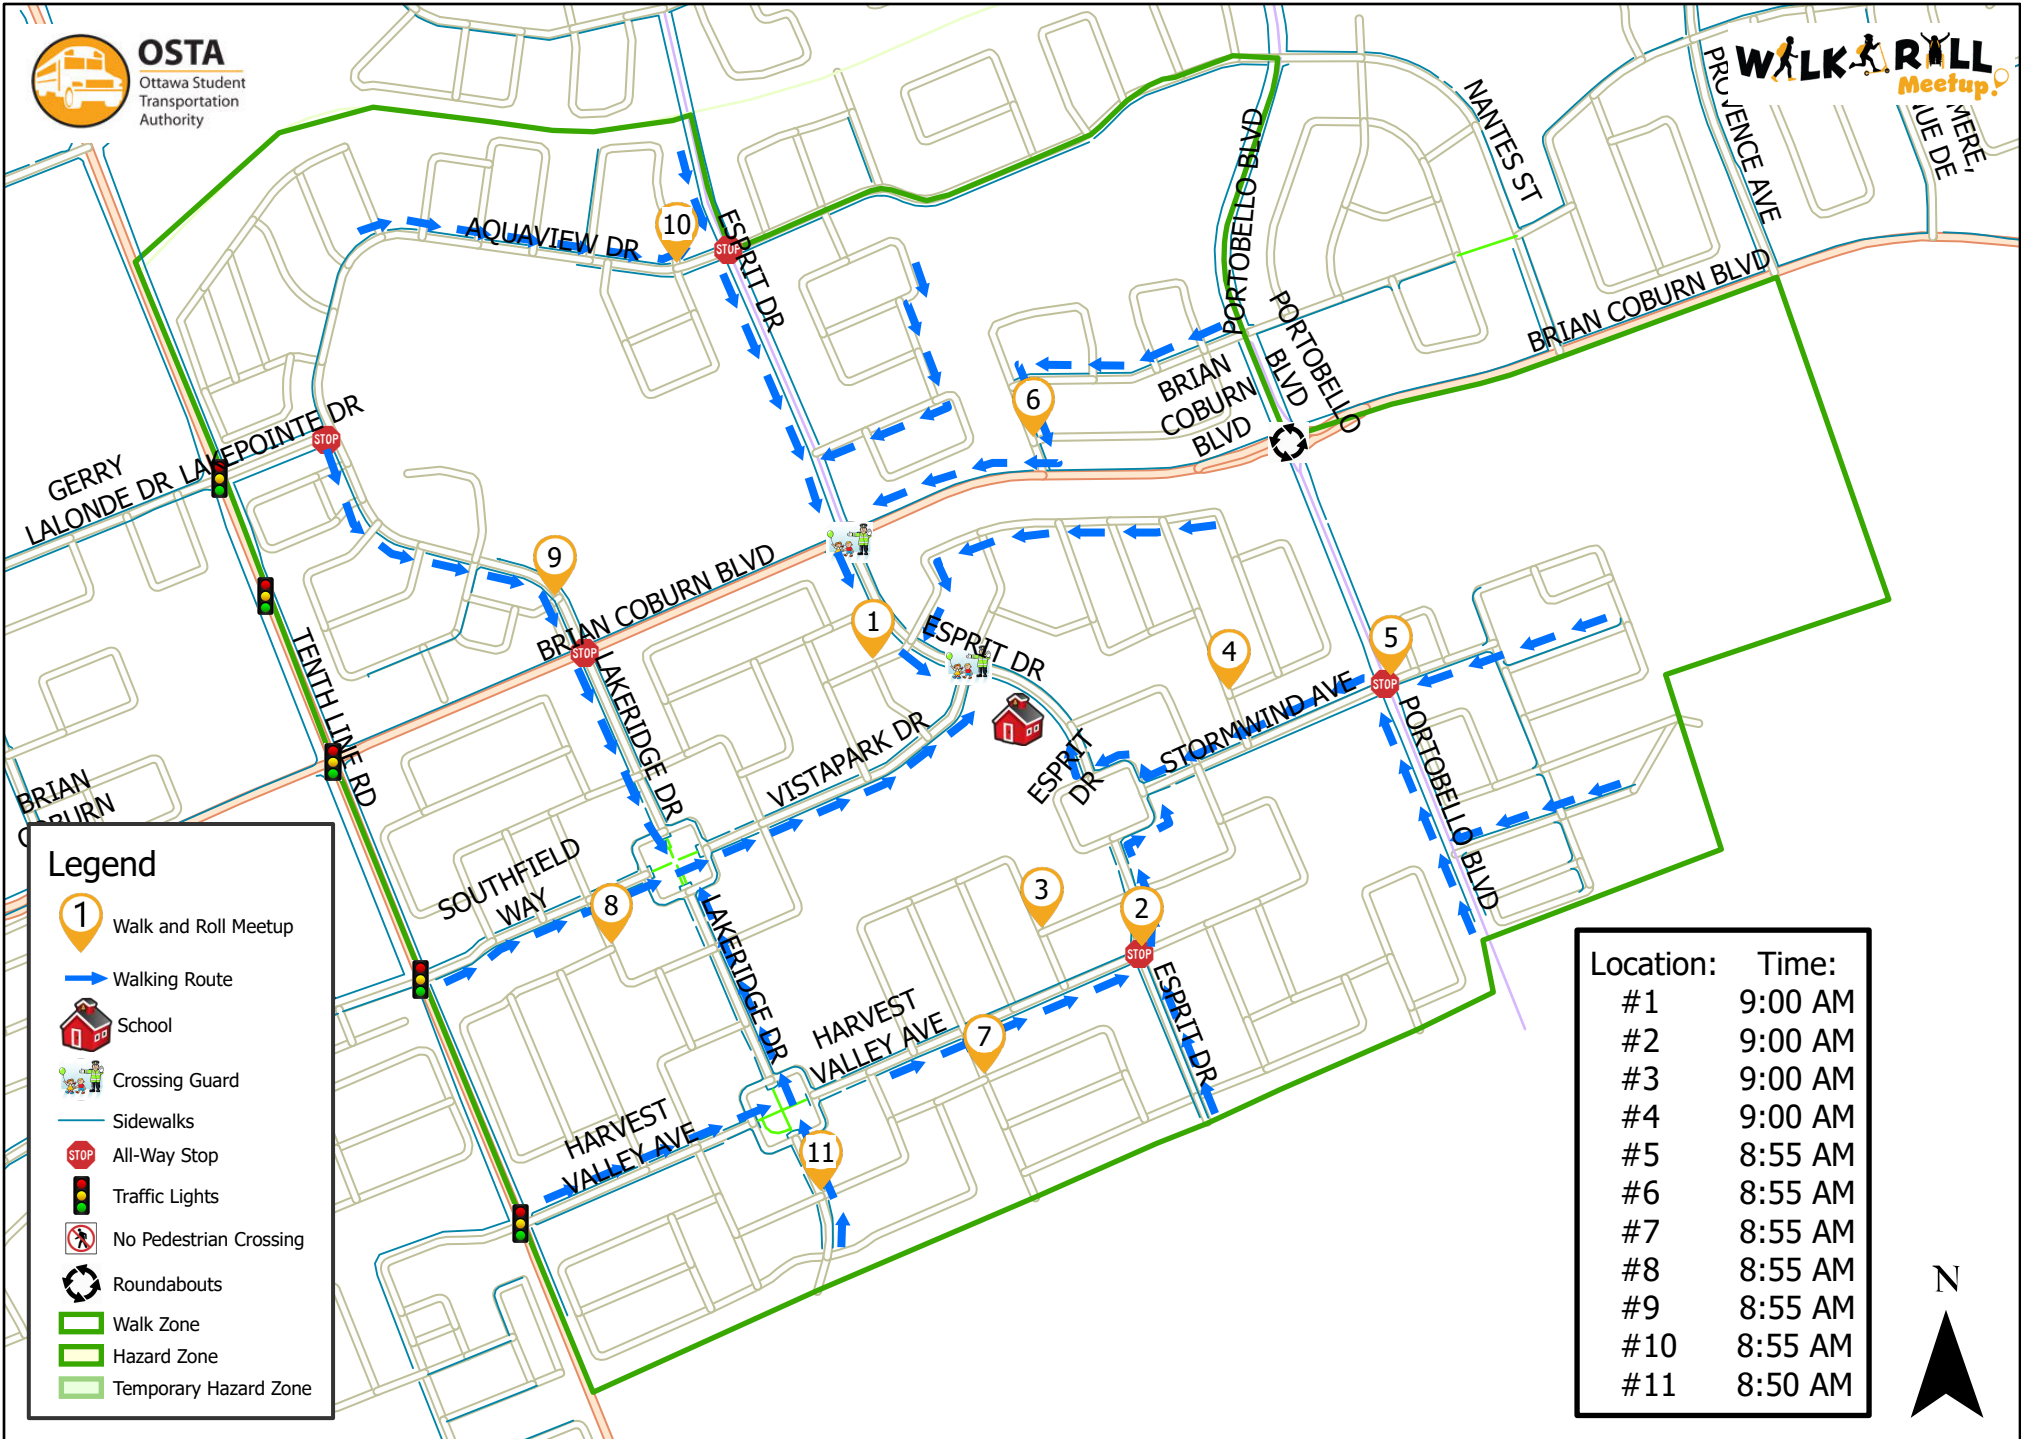

St. Dominic Catholic School

Legend

- Walk and Roll Meetup
- Walking Route
- School
- Crossing Guard
- Sidewalks
- All-Way Stop
- Traffic Lights
- No Pedestrian Crossing
- Roundabouts
- Walk Zone
- Hazard Zone
- Temporary Hazard Zone

Location:	Time:
#1	9:00 AM
#2	9:00 AM
#3	9:00 AM
#4	9:00 AM
#5	8:55 AM
#6	8:55 AM
#7	8:55 AM
#8	8:55 AM
#9	8:55 AM
#10	8:55 AM
#11	8:50 AM

This map is intended for information purposes only. Ottawa Student Transportation Authority assumes no responsibility for people using these routes.