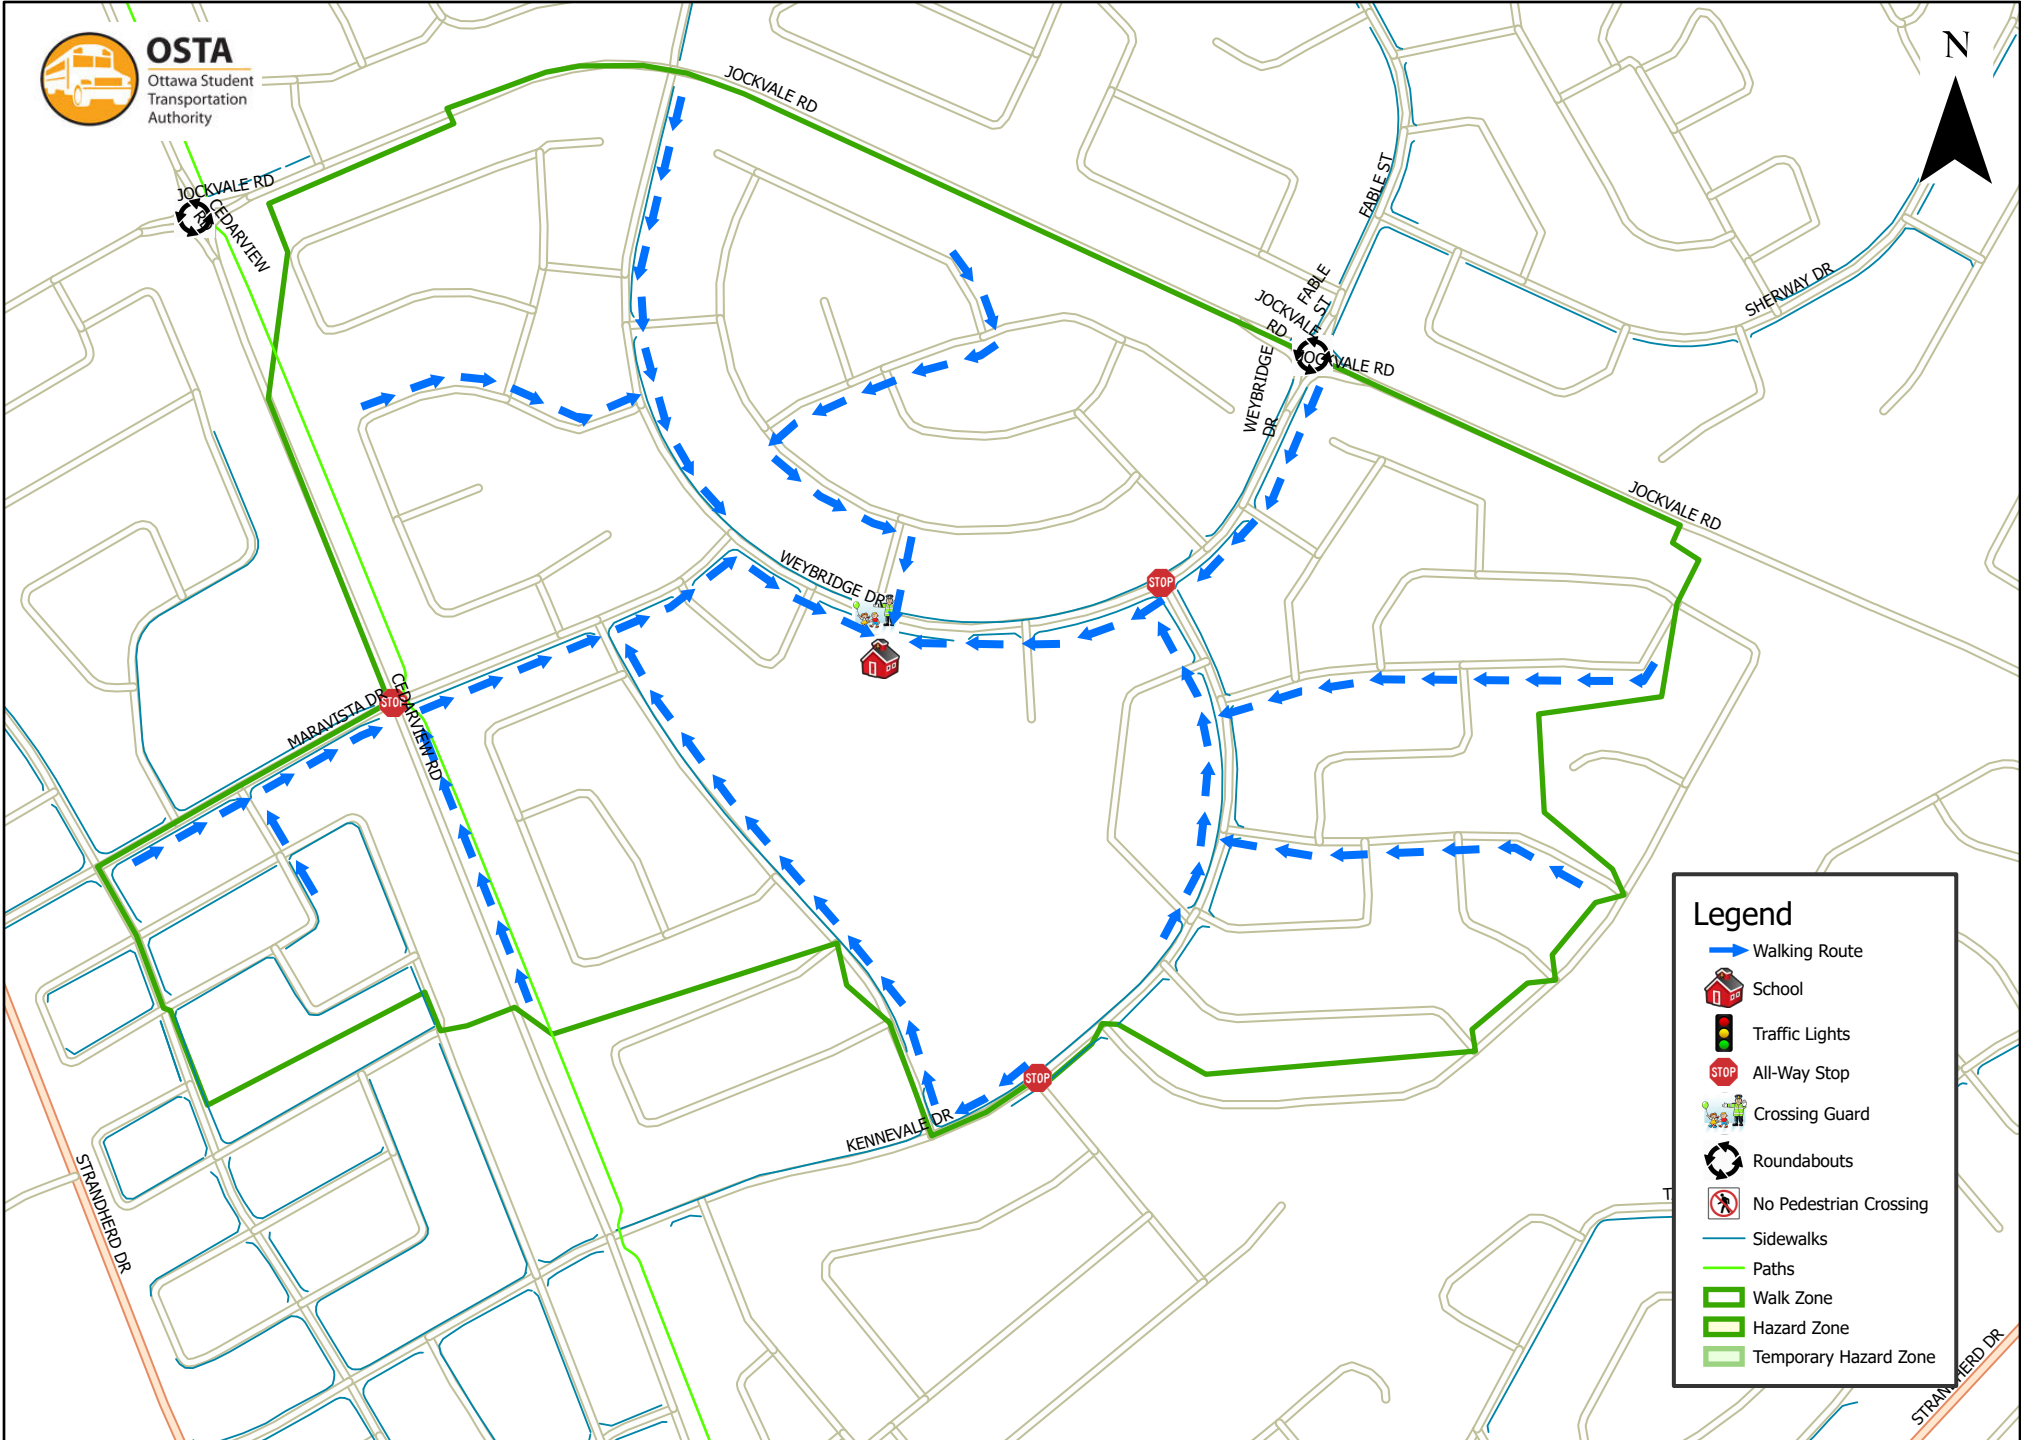

St. Elizabeth Ann Seton School 800 m Walk Zone Kindergarten

This map is intended for information purposes only. Ottawa Student Transportation Authority assumes no responsibility for people using these routes.